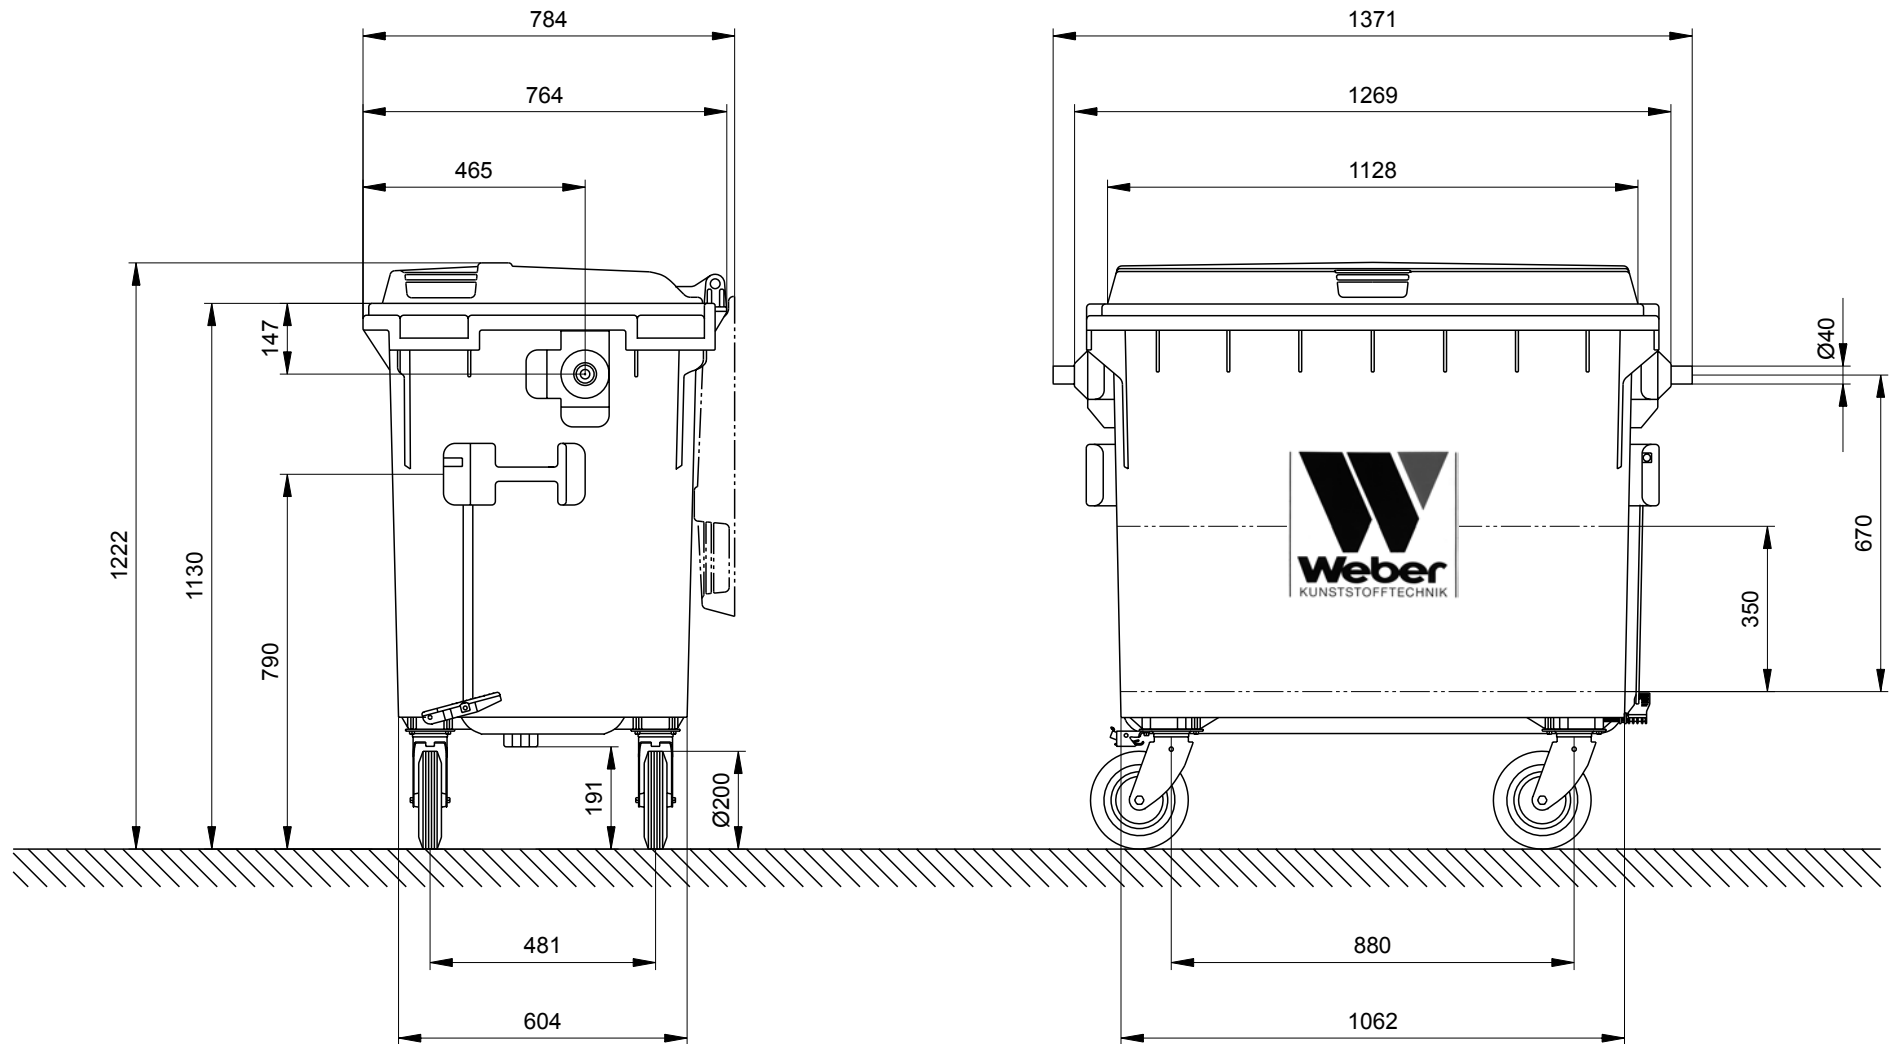

## Dimensions of the 660 Litre: Sizes and Measures

Mobile Garbage Bins MGB 660 Litre

Sizes and Measures: Height 1222 mm · Width 1371 mm · Depth 764 mm

We reserve the right to make any dimensional and constructional alterations at any time. Dimensions can vary slightly after manufacture.