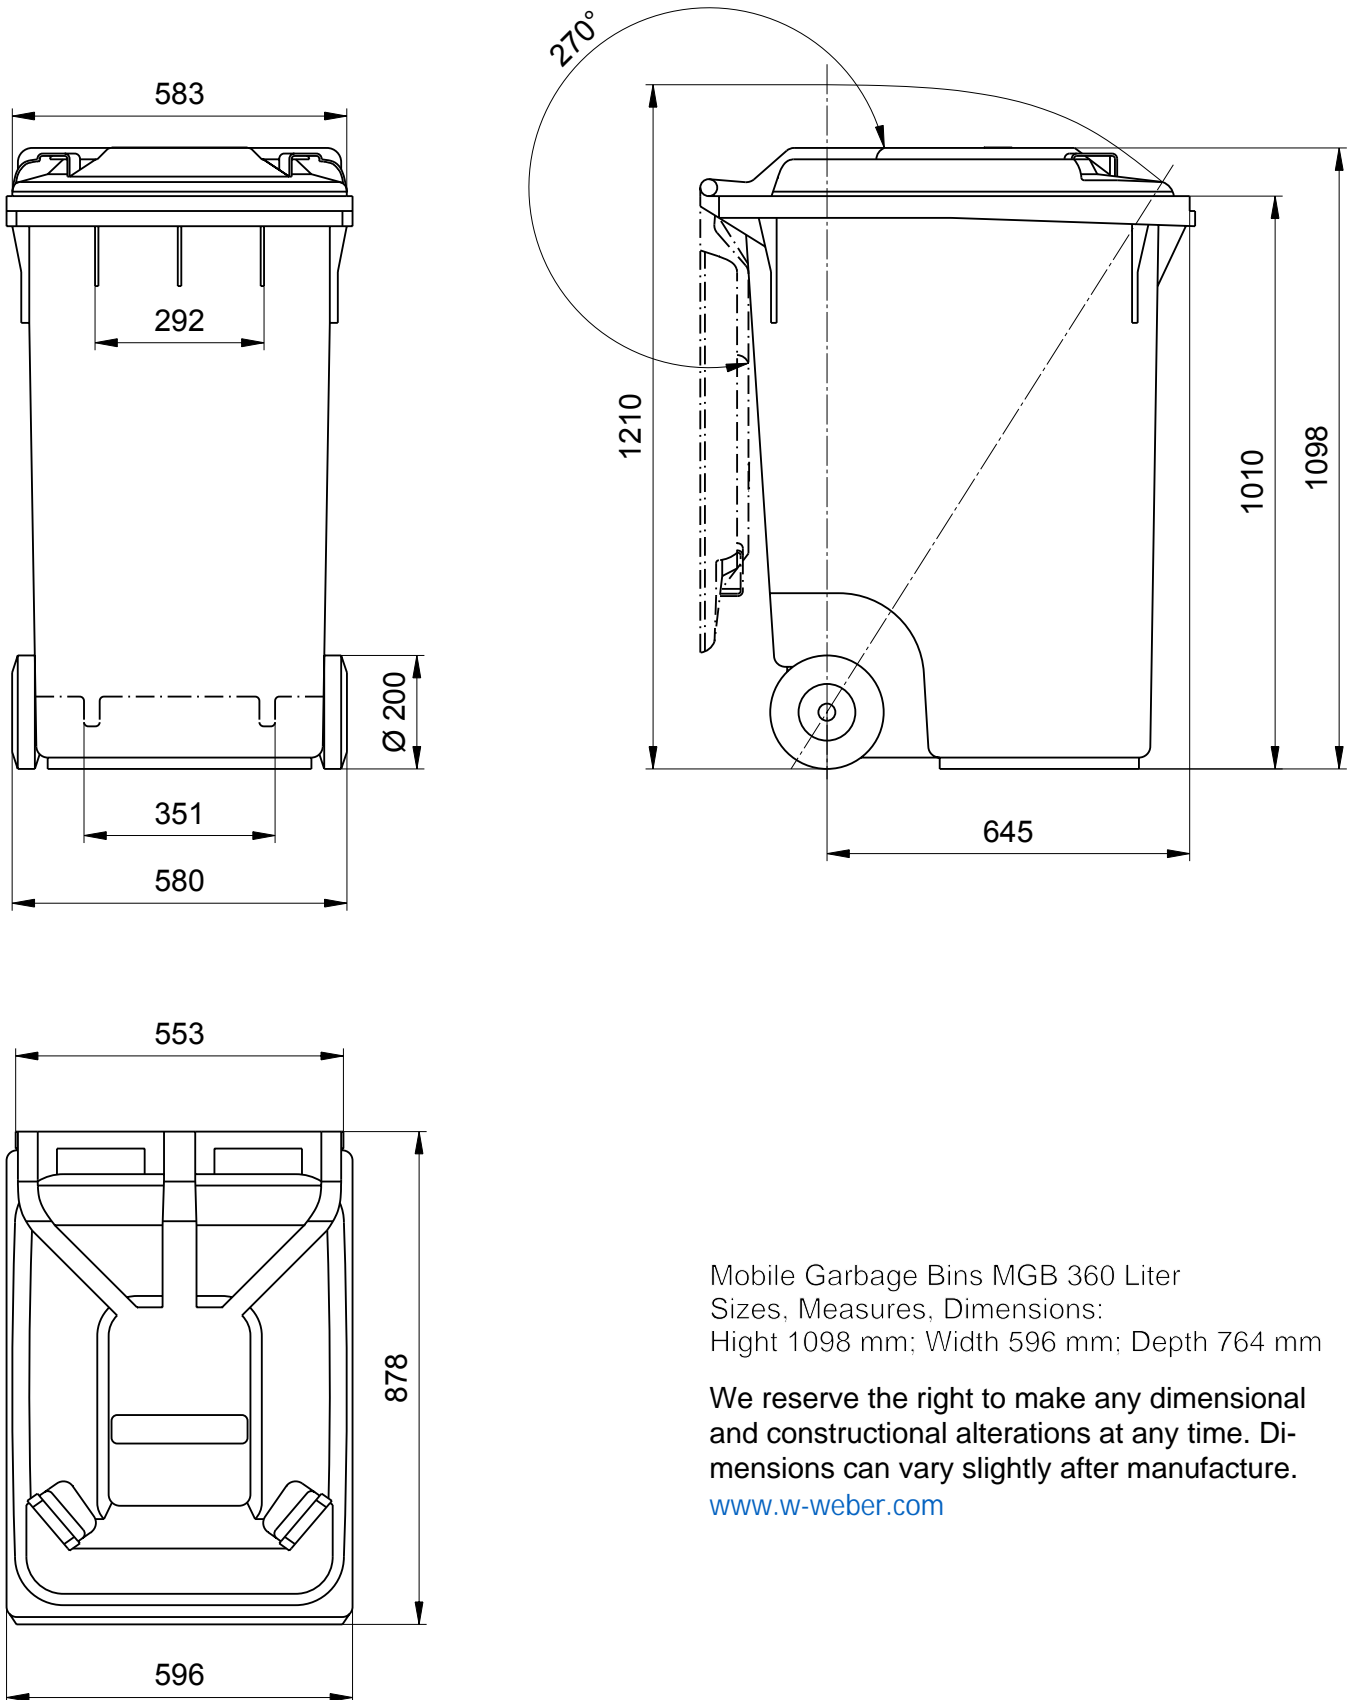

Mobile Garbage Bins from Weber

Dimensions of the 360 Liter: Sizes and Measures

Mobile Garbage Bins MGB 360 Liter
Sizes, Measures, Dimensions:
Height 1098 mm; Width 596 mm; Depth 764 mm

We reserve the right to make any dimensional and constructional alterations at any time. Dimensions can vary slightly after manufacture.