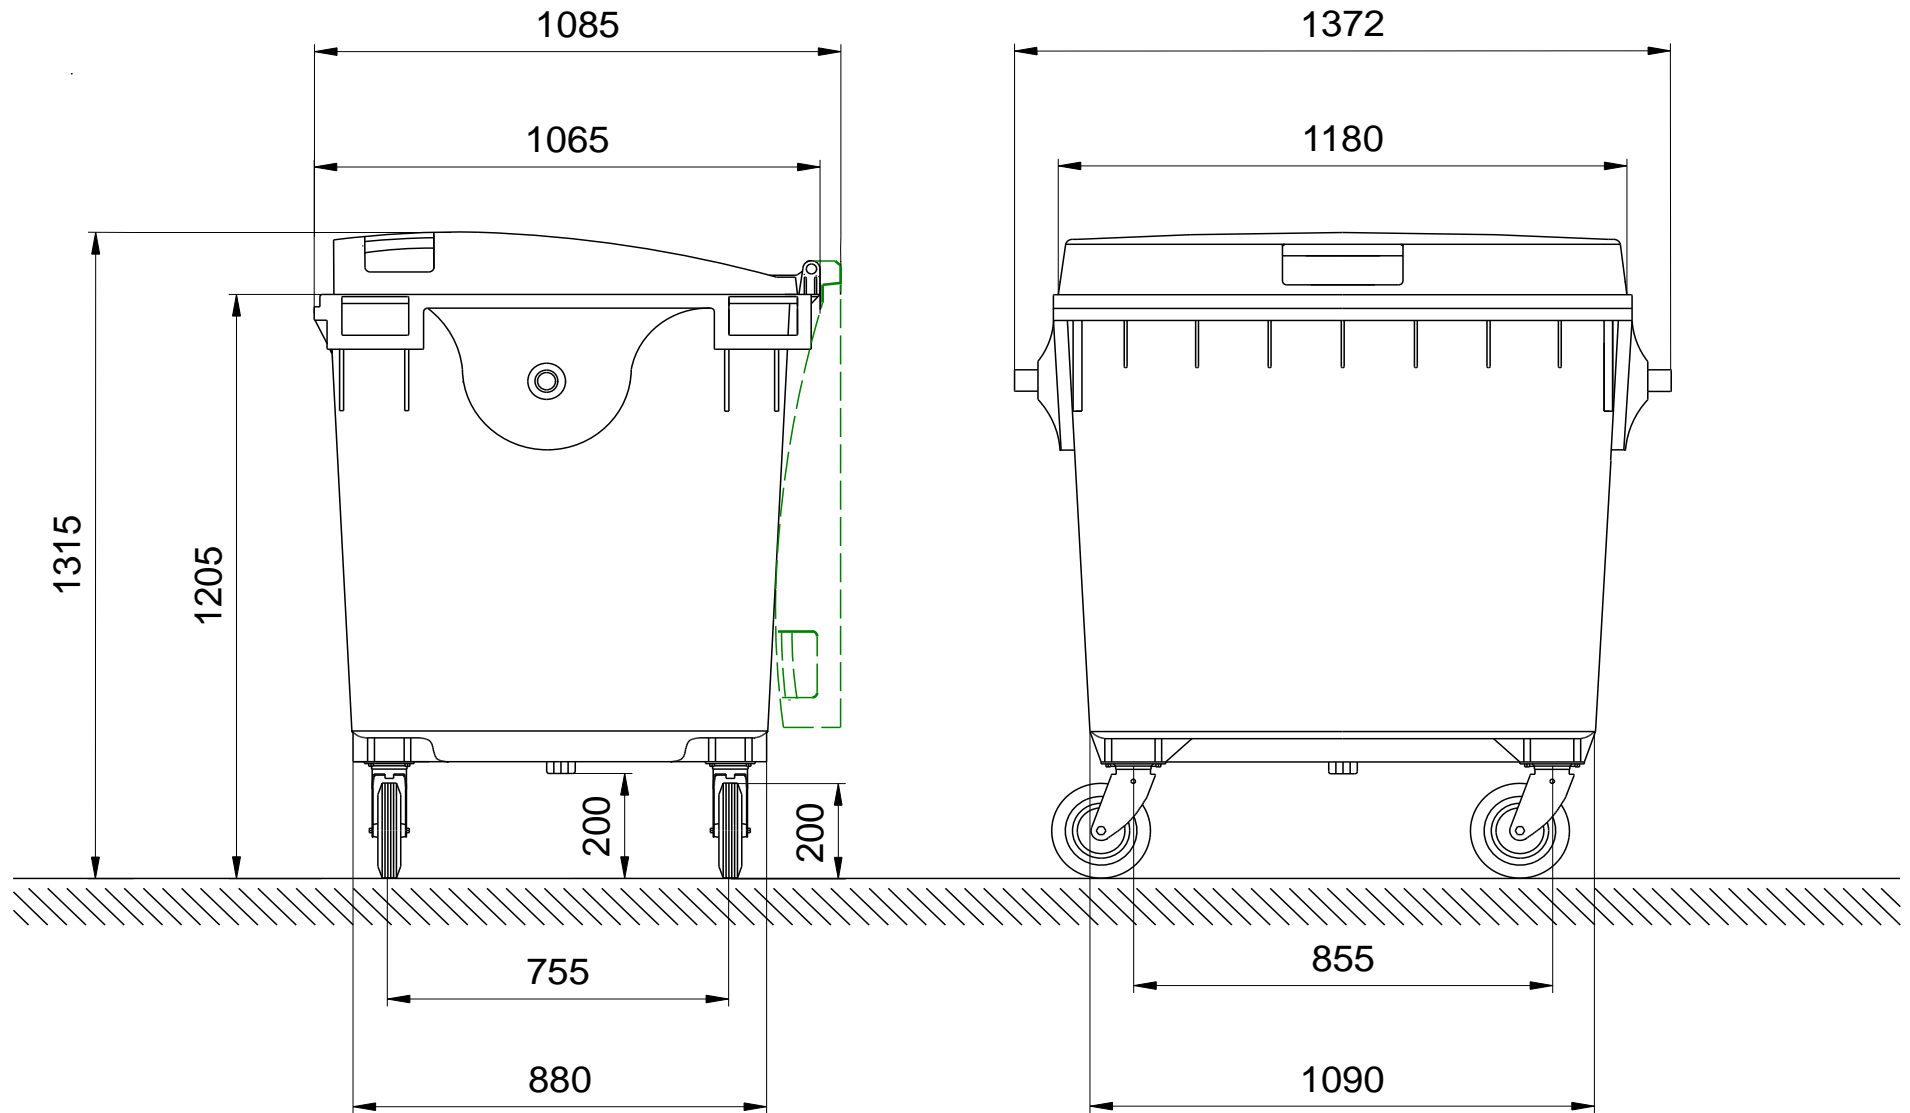

## Dimensions of the 1100 Litre Flat Lid

### Sizes and Measures

Mobile Garbage Bins MGB 1100 Litre Flat Lid  
Sizes, Measures, Dimensions: Height 1315 mm · Width 1372 mm · Depth 1065 mm  
We reserve the right to make any dimensional and constructional alterations at any time.  
Dimensions can vary slightly after manufacture.