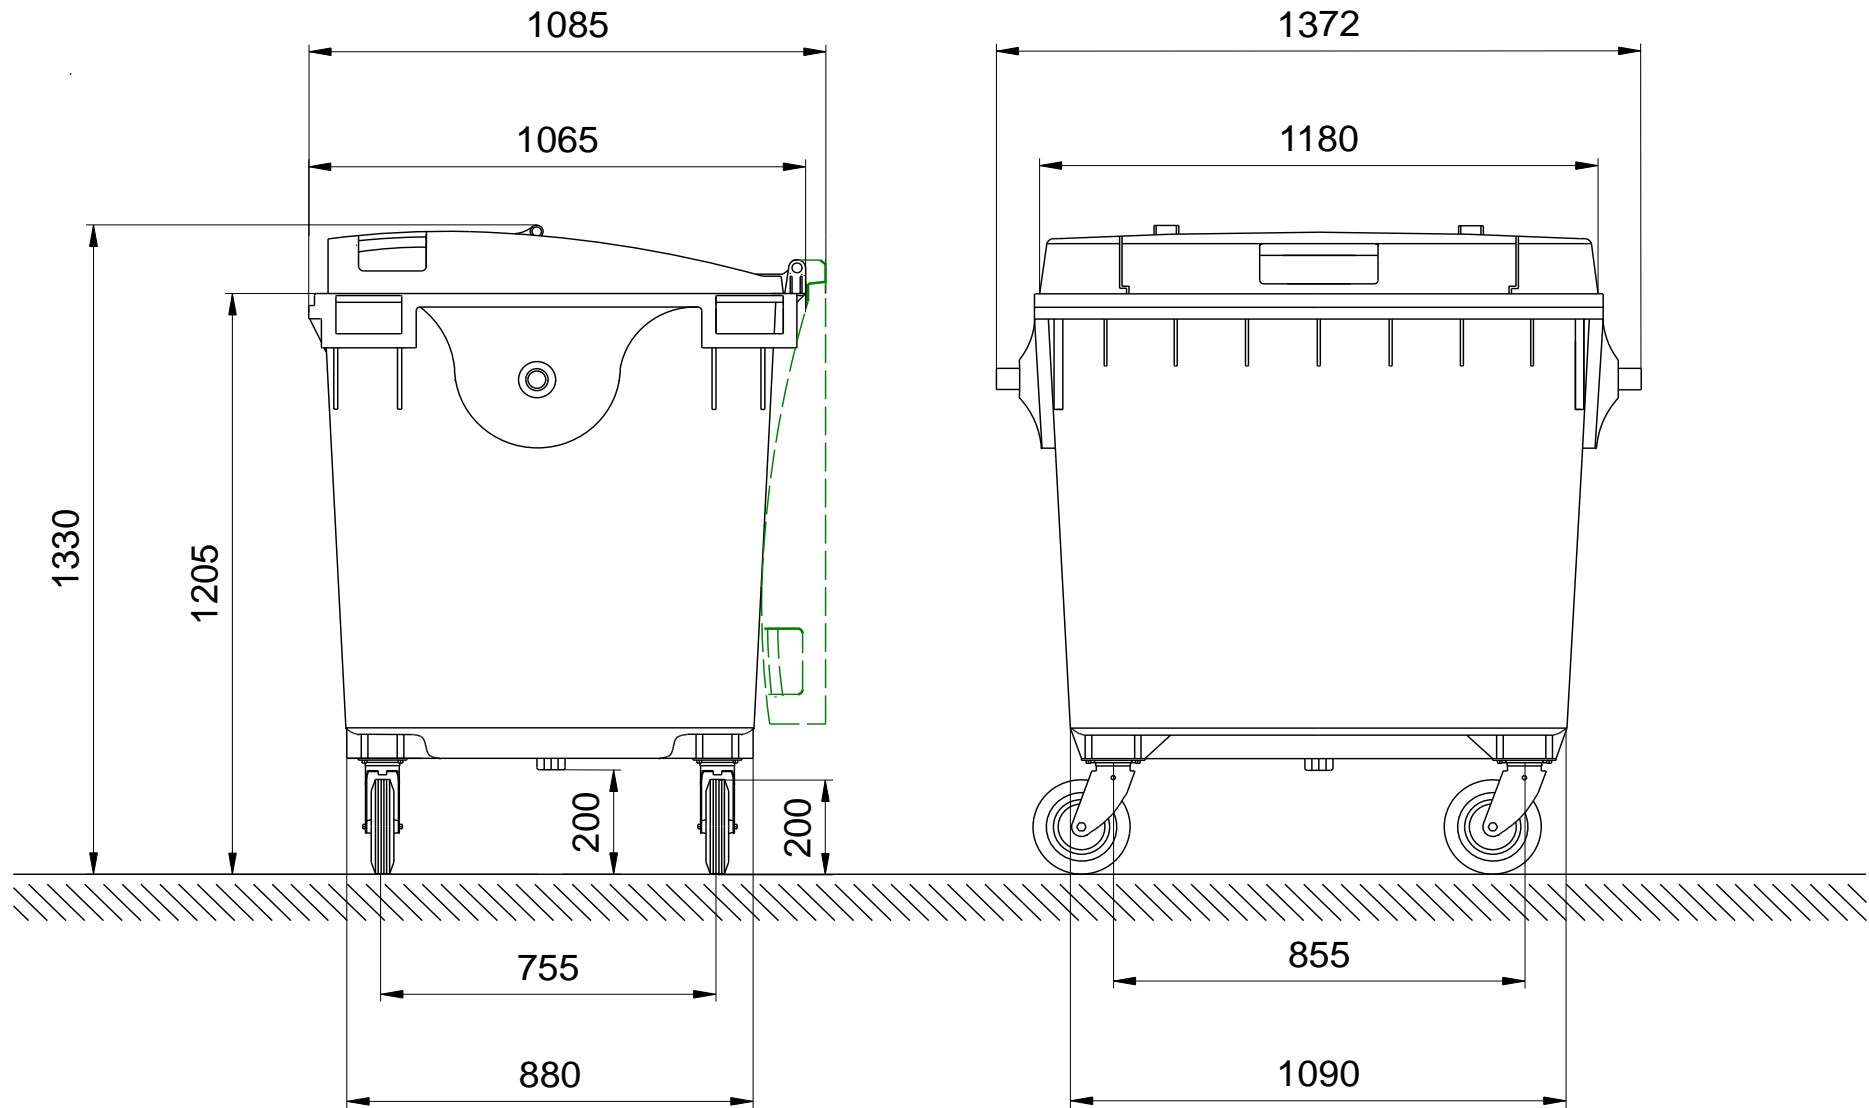

## Dimensions of the 1100 Litre Flat Lid - Lid in Lid: Sizes and Measures

Mobile Garbage Bins MGB 1100 Litre Flat Lid - Lid in Lid

Sizes, Measures, Dimensions: High 1330 mm: Width 1372 mm: Depth 1065 mm