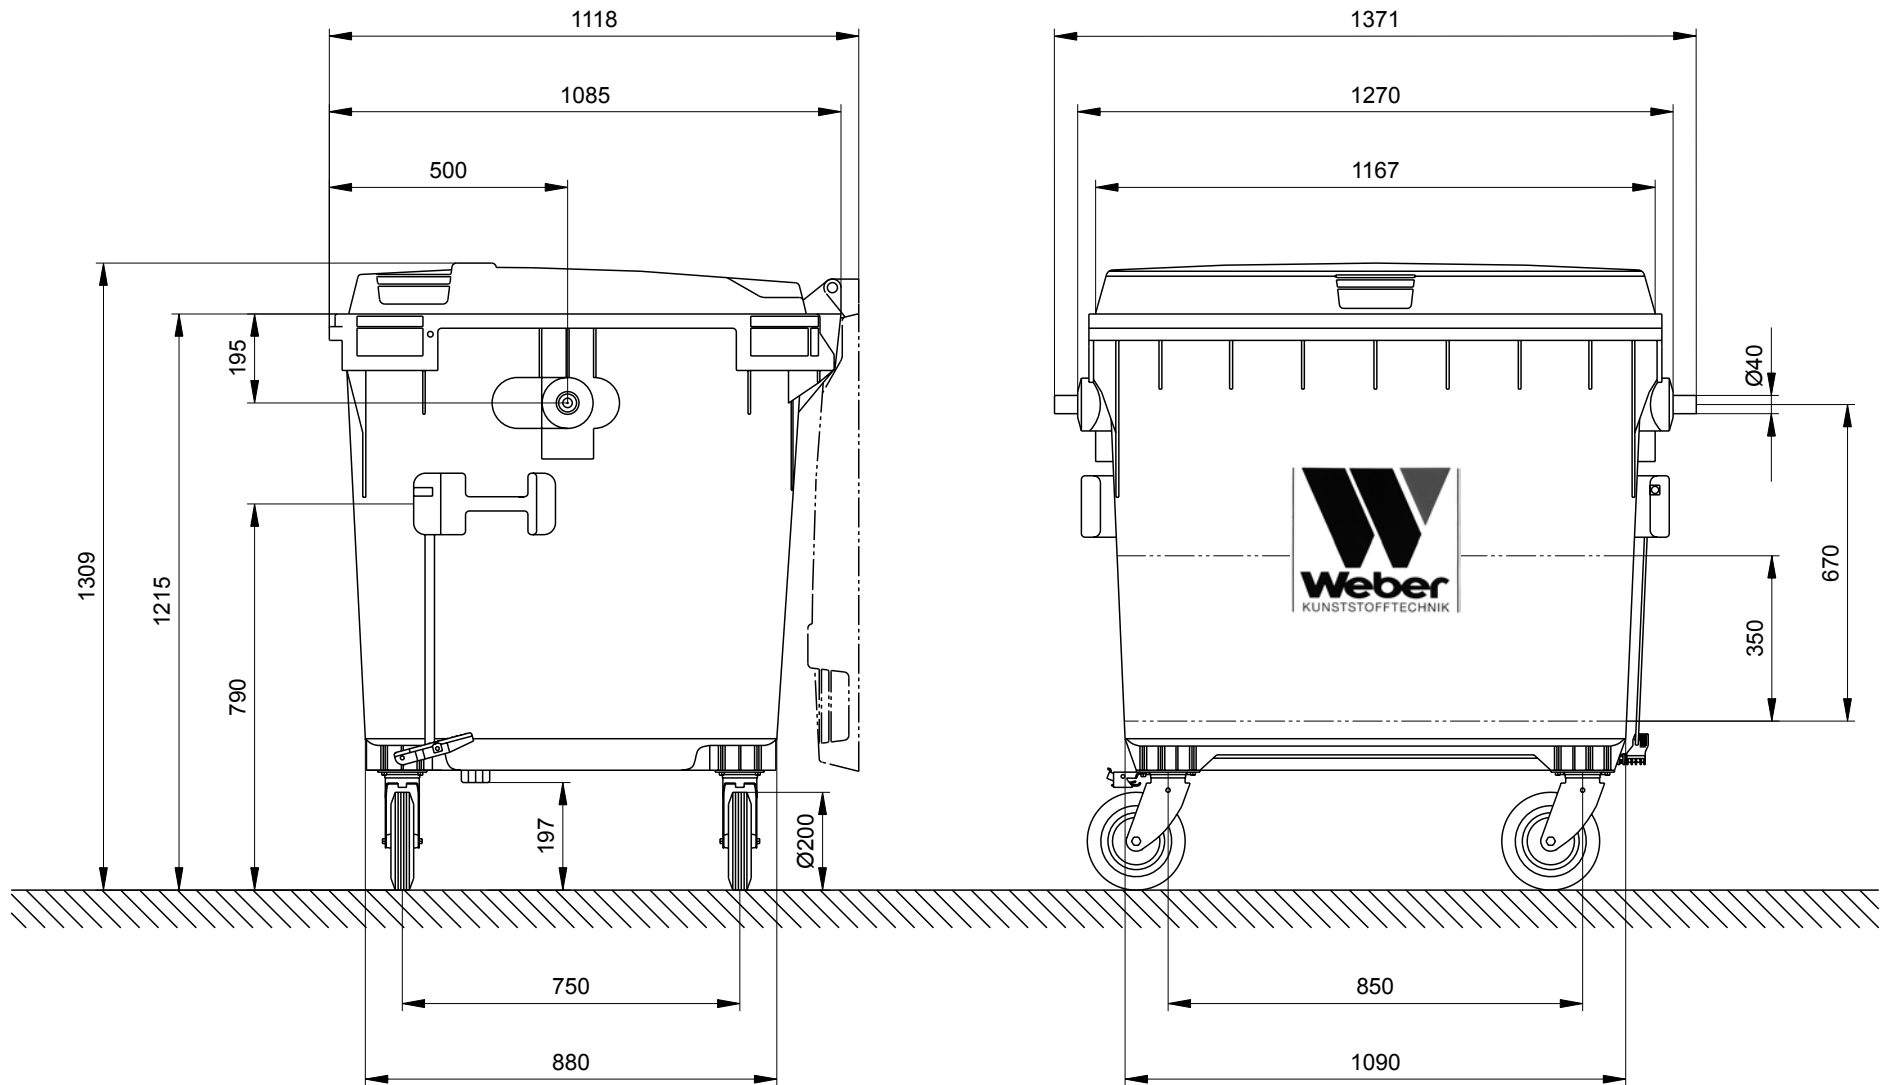

## Dimensions of the 1100 Litre Flat Lid CLASSIC

### Sizes and Measures

Mobile Garbage Bins MGB 1100 Litre Flat Lid CLASSIC  
Sizes, Measures, Dimensions: Height 1309 mm · Width 1371 mm · Depth 1085 mm  
We reserve the right to make any dimensional and constructional alterations at any  
time. Dimensions can vary slightly after manufacture.