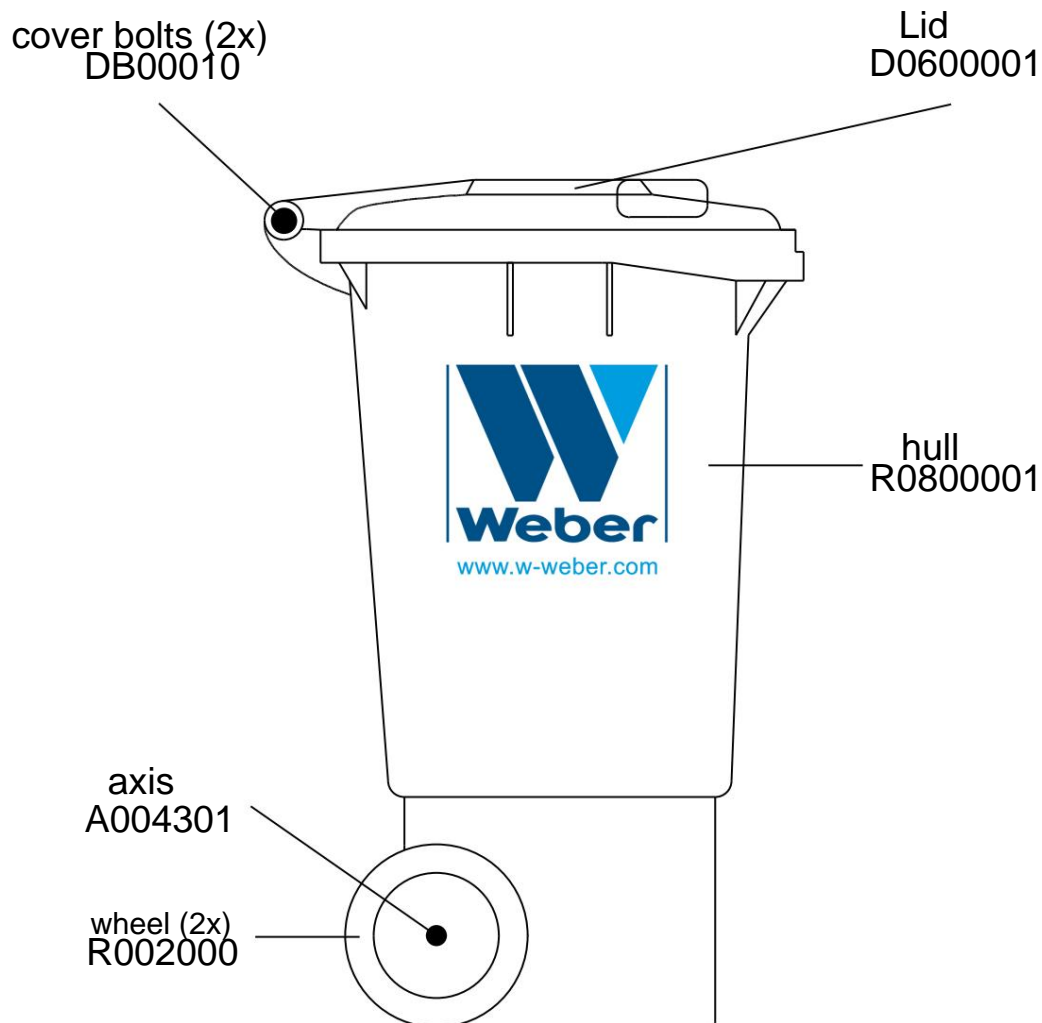

## Garbage cans / waste containers MGB 80 L

from the manufacturer Weber  
Spare parts / individual parts / accessories

A004300 solid axle 422 mm  
A004301 Axle closed 422 mm

Spare part / individual part / accessory for garbage cans / waste containers MGB 80 L from the manufacturer Weber.  
garbage cans 80 L