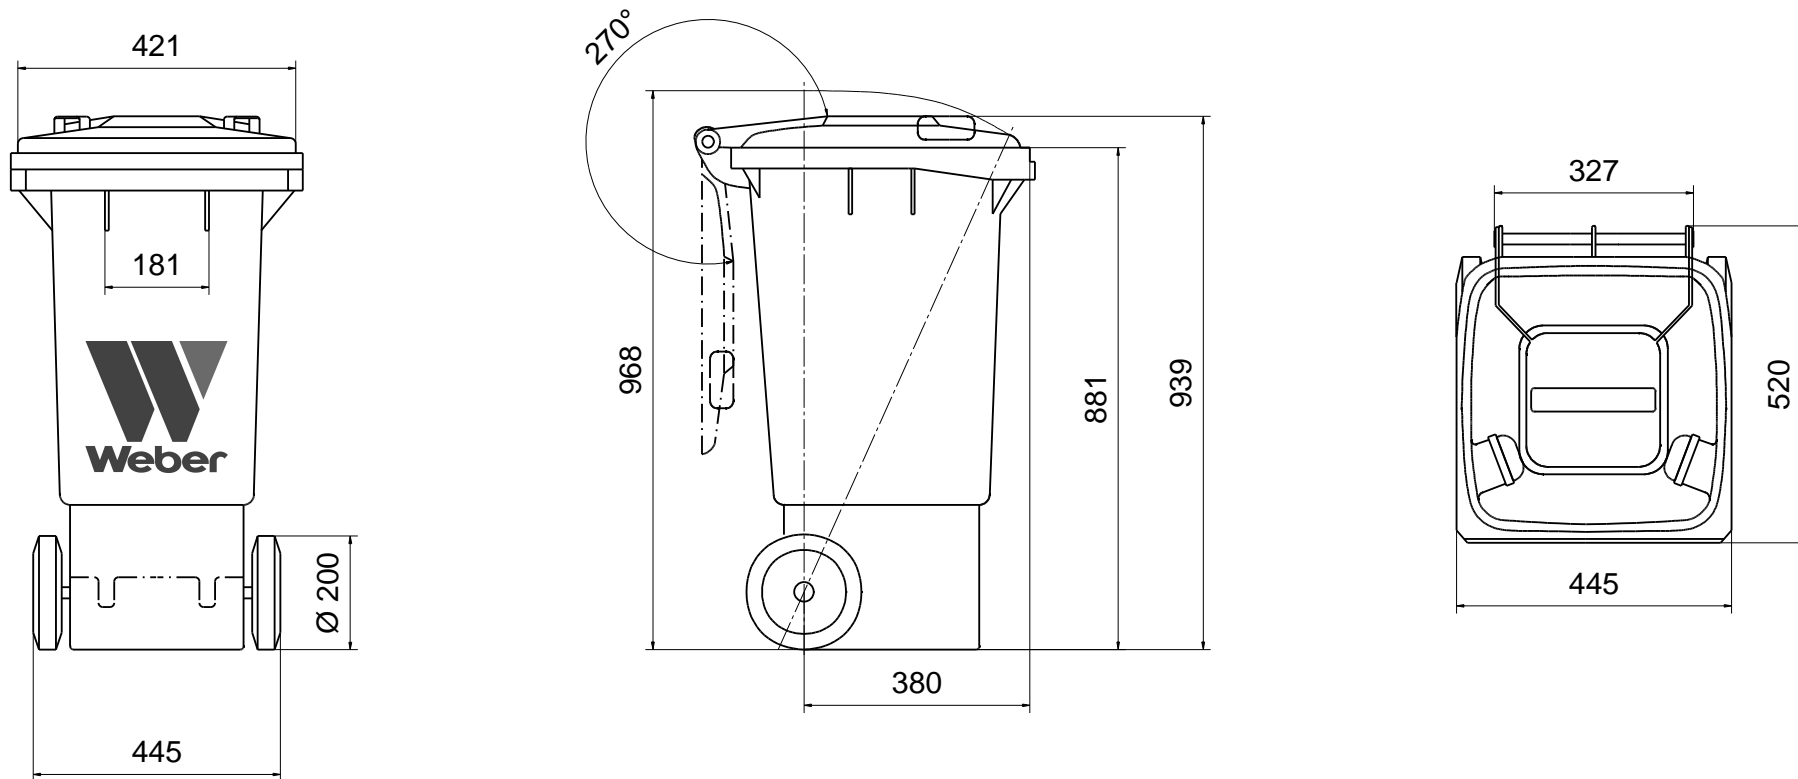

## Dimensions of the 80 litre - Sizes and Measures

### Wheelie bin 80 litre

Sizes and Measures: Height 939 mm; Width 445 mm, Depth 520 mm

We reserve the right to make any dimensional and constructional alterations at any time.

Dimensions can vary slightly after manufacture.