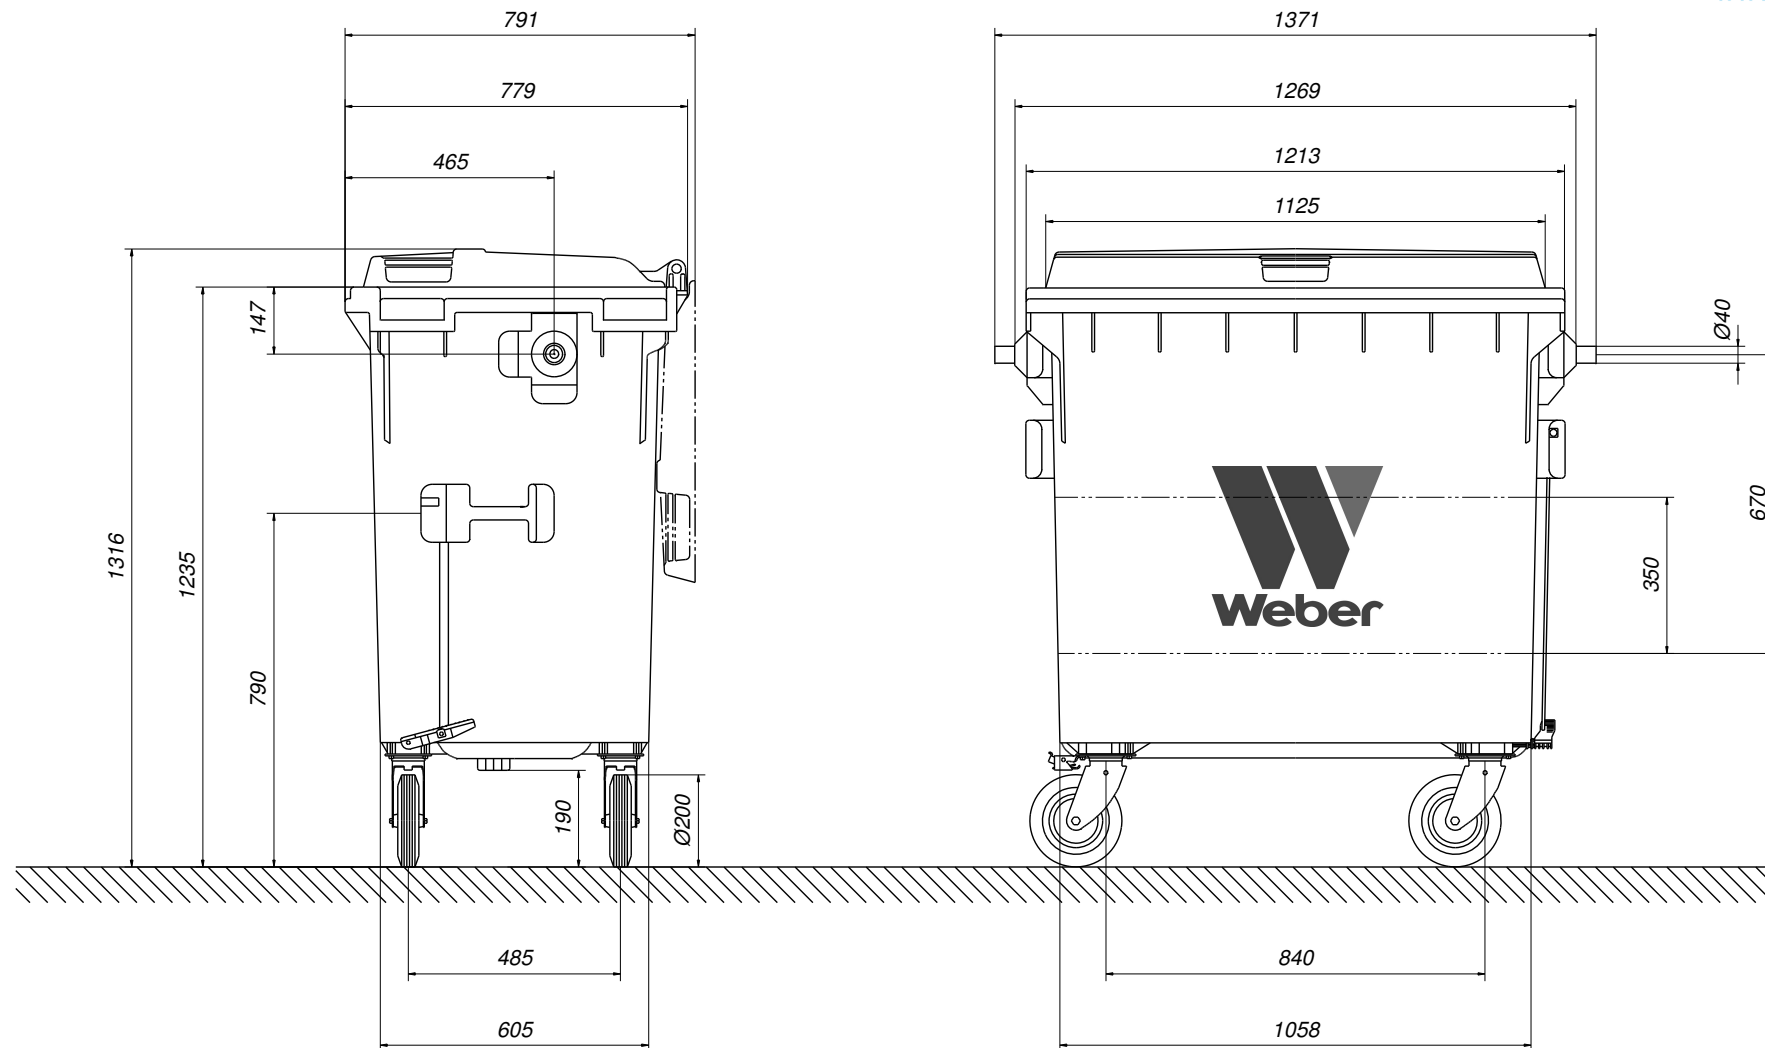

Wheelie bin from Manufacturer WEBER

Dimensions of the 770 litre - Sizes and Measures

Wheelie bin 770 litre

Sizes and Measures: Height 1316 mm; Width 1371 mm, Depth 779 mm

We reserve the right to make any dimensional and constructional alterations at any time.

Dimensions can vary slightly after manufacture.

www.w-weber.com