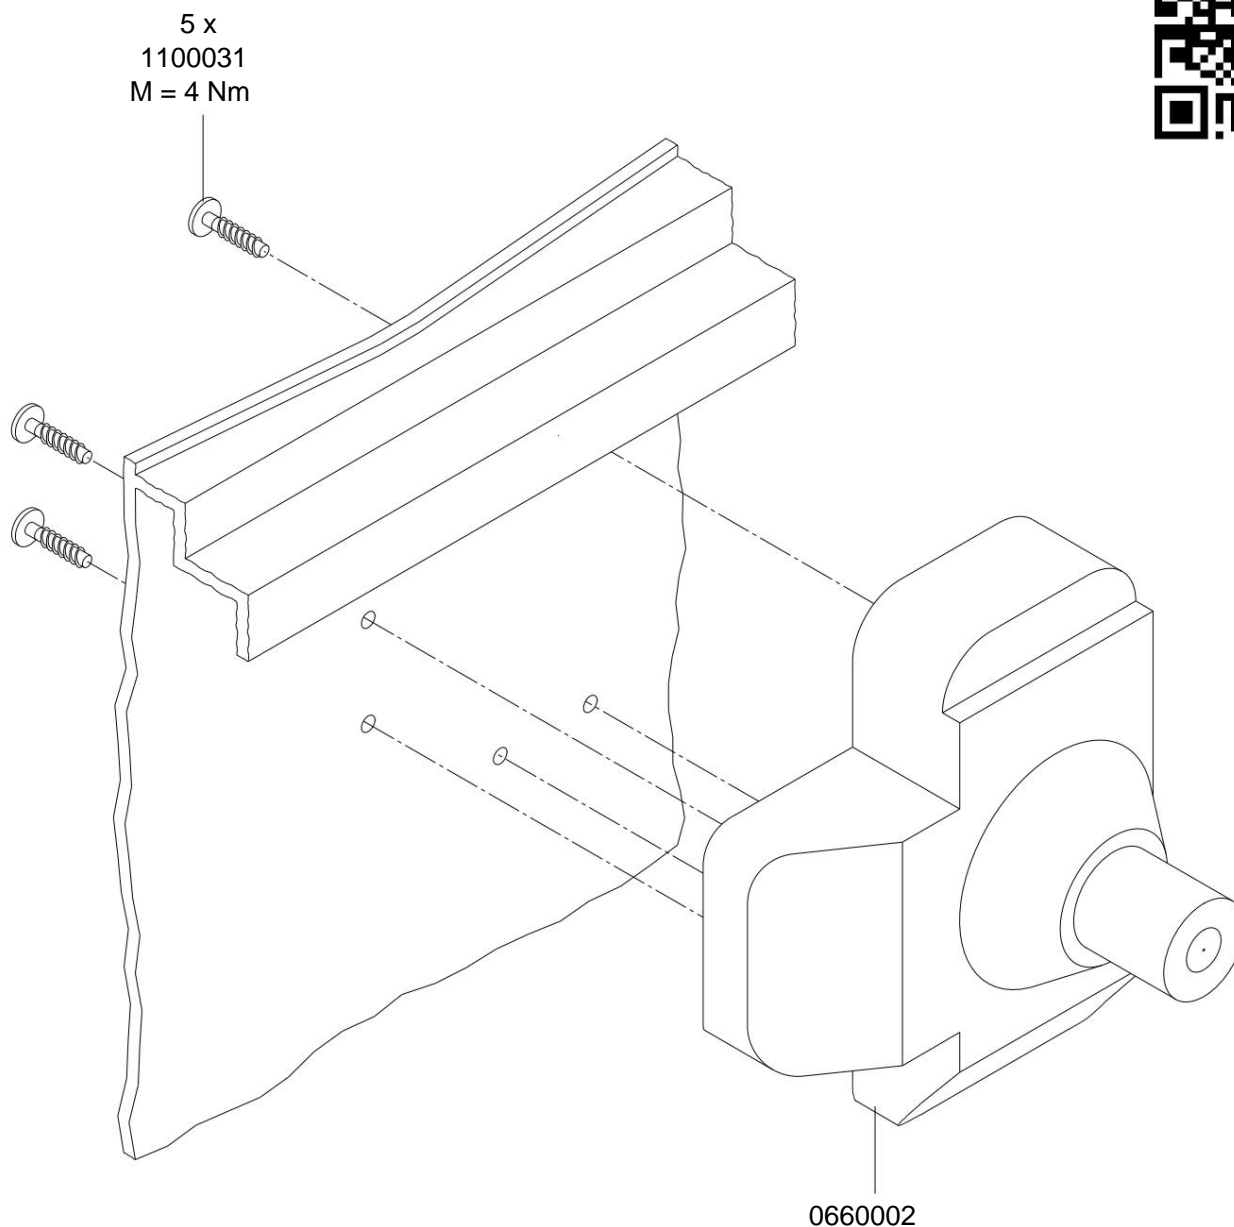

Garbage cans 660 L, lid in lid

**Garbage cans / waste containers MGB 660 L / 770 L from the
manufacturer Weber**

Spare parts / individual parts / accessories

mounting pin on the left

5 x
1100031
M = 4 Nm

0660001 mounting pin left
1100031 Screw 7x30

mounting pin on the left

Spare part / individual part / accessory for garbage cans / waste containers MGB 660 L / 770 L from the manufacturer Weber.

Garbage cans 660 L / 770 L, lid in lid

Garbage cans / waste containers MGB 660 L / 770 L from the manufacturer Weber

Spare parts / individual parts / accessories

mounting pin on the right

0660002 mounting pin right
1100031 Screw 7x30

mounting pin on the right

Spare part / individual part / accessory for garbage cans / waste containers MGB 660 L / 770 L from the manufacturer Weber.