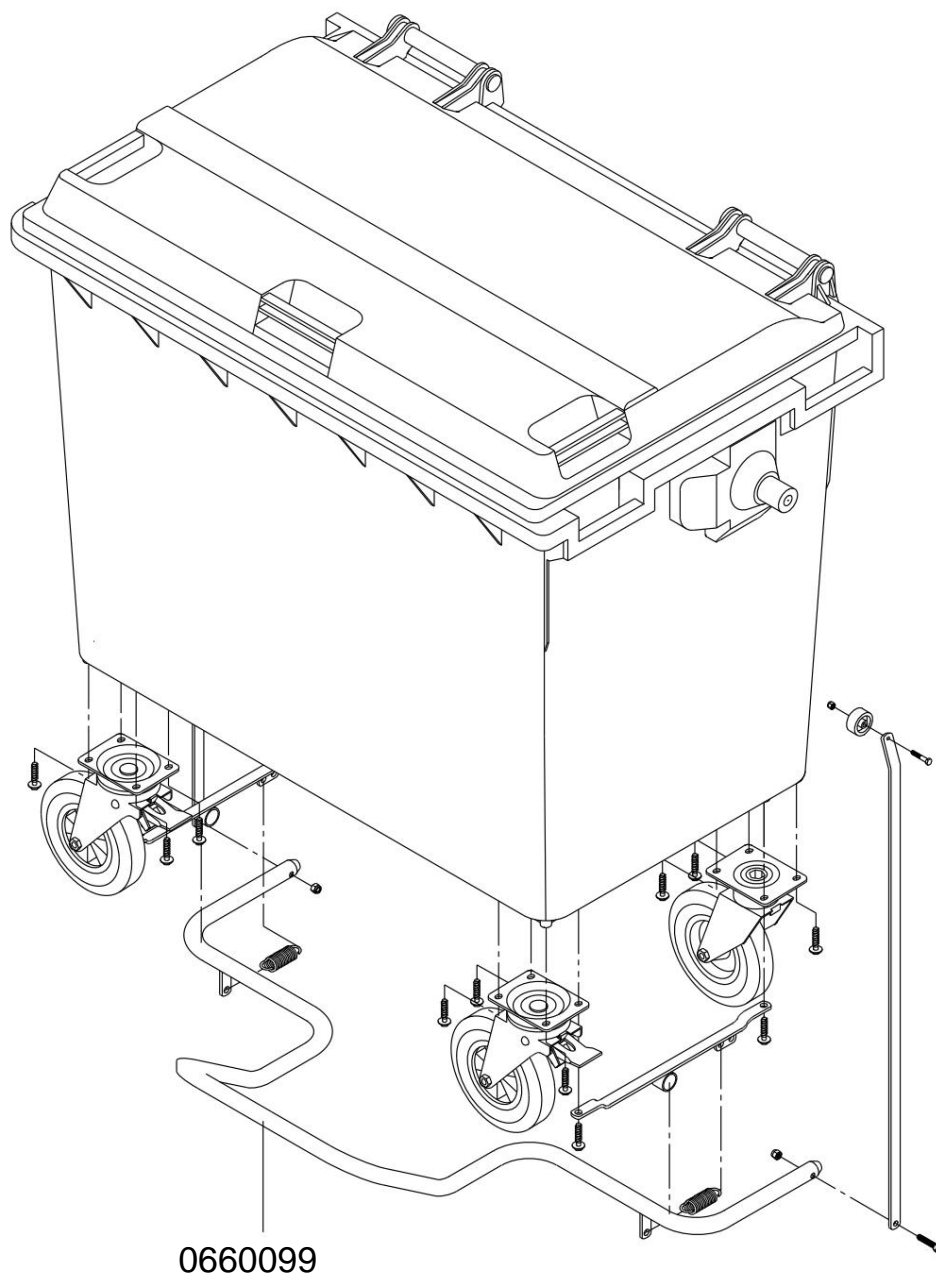

Garbage cans / waste containers MGB 660 L from the
manufacturer Weber
Spare parts / individual parts / accessories
lid opener

0660099 lid opener

lid opener

Spare part / individual part / accessory for garbage cans / waste containers MGB 660 L from the manufacturer Weber.

Garbage cans 660 L, lid in lid

**Garbage cans / waste containers MGB 660 L / 770 L from the
manufacturer Weber**

Spare parts / individual parts / accessories

mounting pin on the left

5 x
1100031
M = 4 Nm

0660001 mounting pin left
1100031 Screw 7x30

mounting pin on the left

Spare part / individual part / accessory for garbage cans / waste containers MGB 660 L / 770 L from the manufacturer Weber.

Garbage cans 660 L / 770 L, lid in lid

Garbage cans / waste containers MGB 660 L / 770 L from the manufacturer Weber

Spare parts / individual parts / accessories

mounting pin on the right

0660002 mounting pin right
1100031 Screw 7x30

mounting pin on the right

Spare part / individual part / accessory for garbage cans / waste containers MGB 660 L / 770 L from the manufacturer Weber.