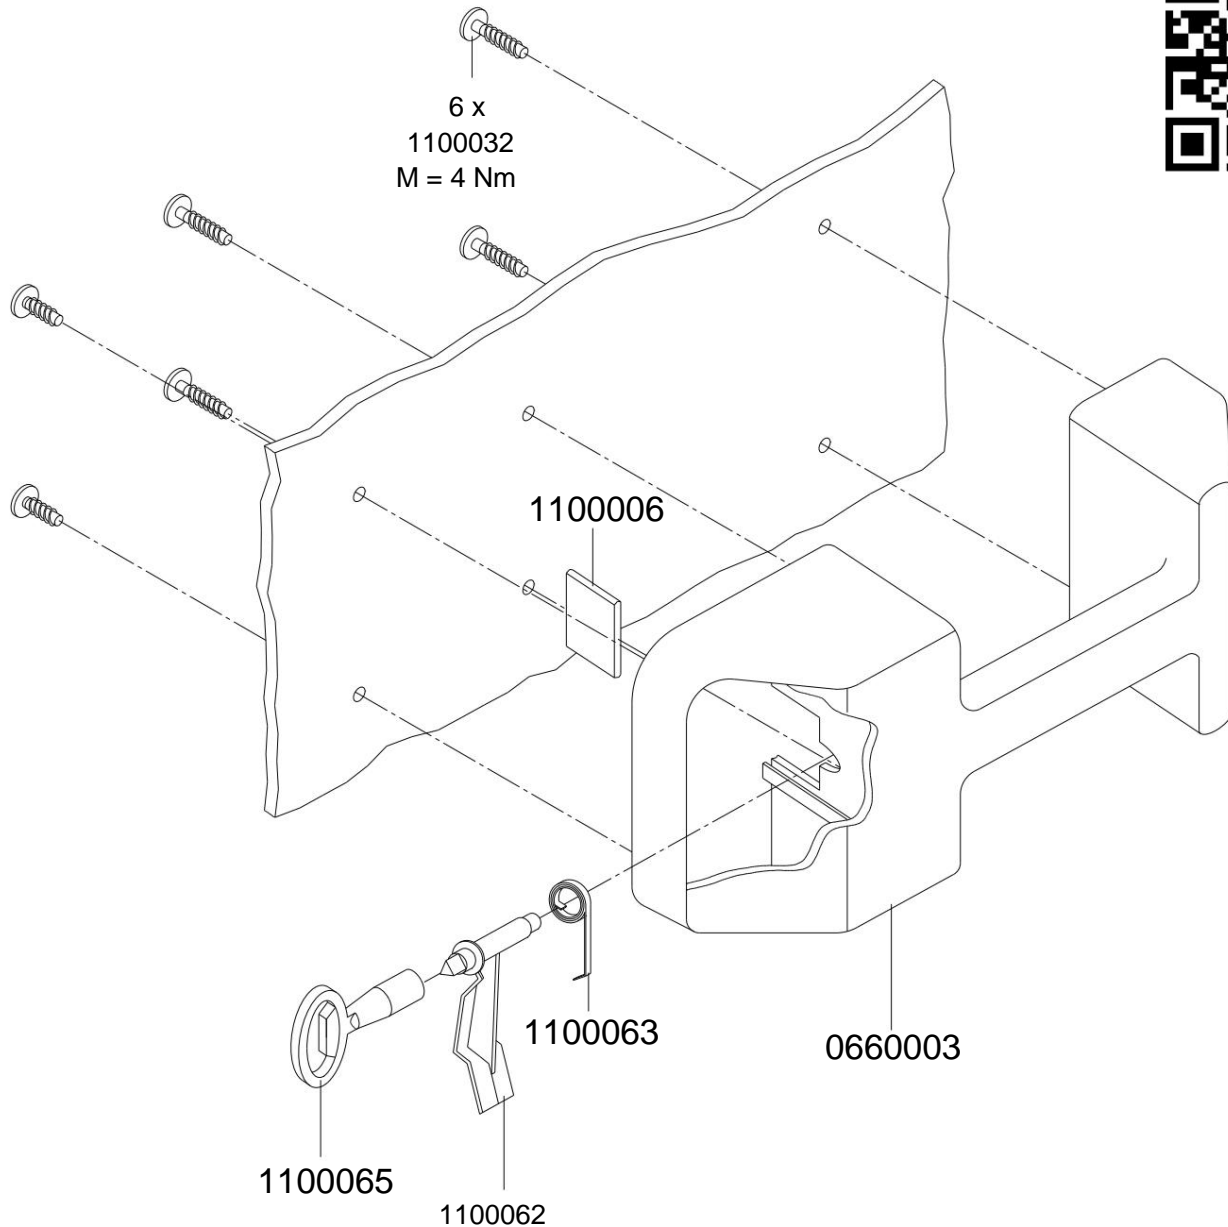

Garbage cans / waste containers MGB 660 L / 770 L from the manufacturer Weber

Spare parts / individual parts / accessories

lifting handle with lock

0660003 Lifting handle for lock installation

1100006 locking plate

1100032 Screw 7x20

1100062 lock bolt

1100063 lock spring

1100065 triangular key

lifting handle with lock

Spare part / individual part / accessory for garbage cans / waste containers MGB 660 L / 770 L from the manufacturer Weber.

Garbage cans 660 L / 770 L, lid in lid