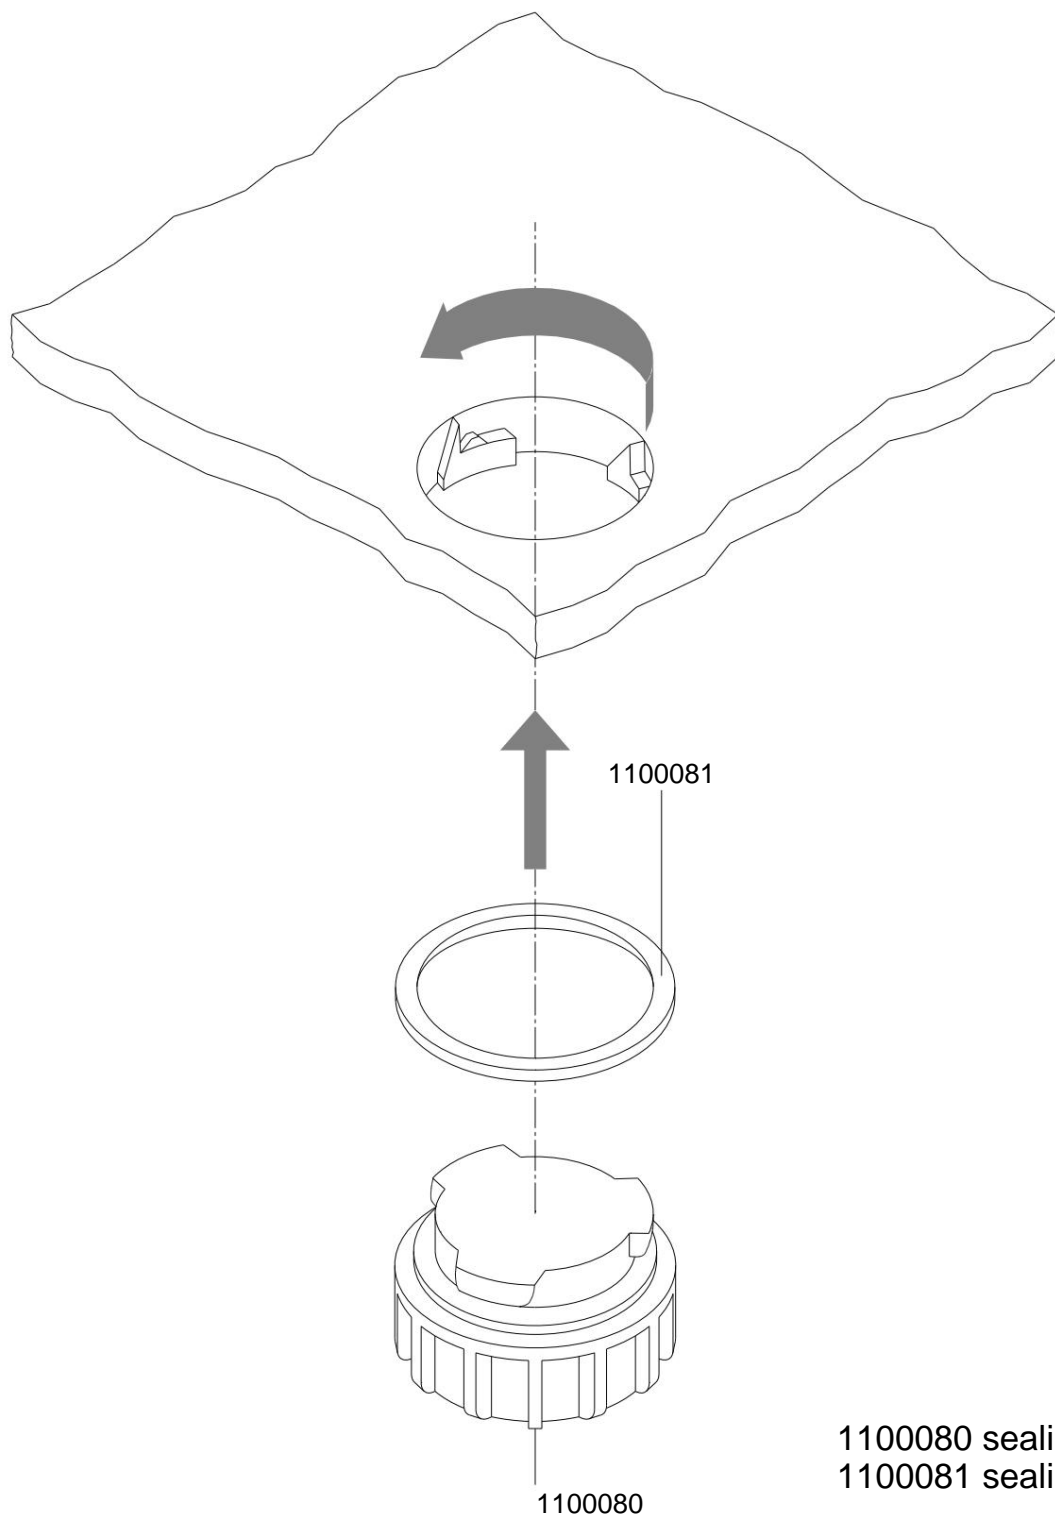

Garbage cans / waste containers MGB 660 L / 770 L

from the manufacturer Weber
Spare parts / individual parts / accessories

sealing plug

sealing plug

Spare part / individual part / accessory for garbage cans / waste containers MGB 660 L / 770 L from the manufacturer Weber.

Garbage cans 660 L / 770 L, lid in lid