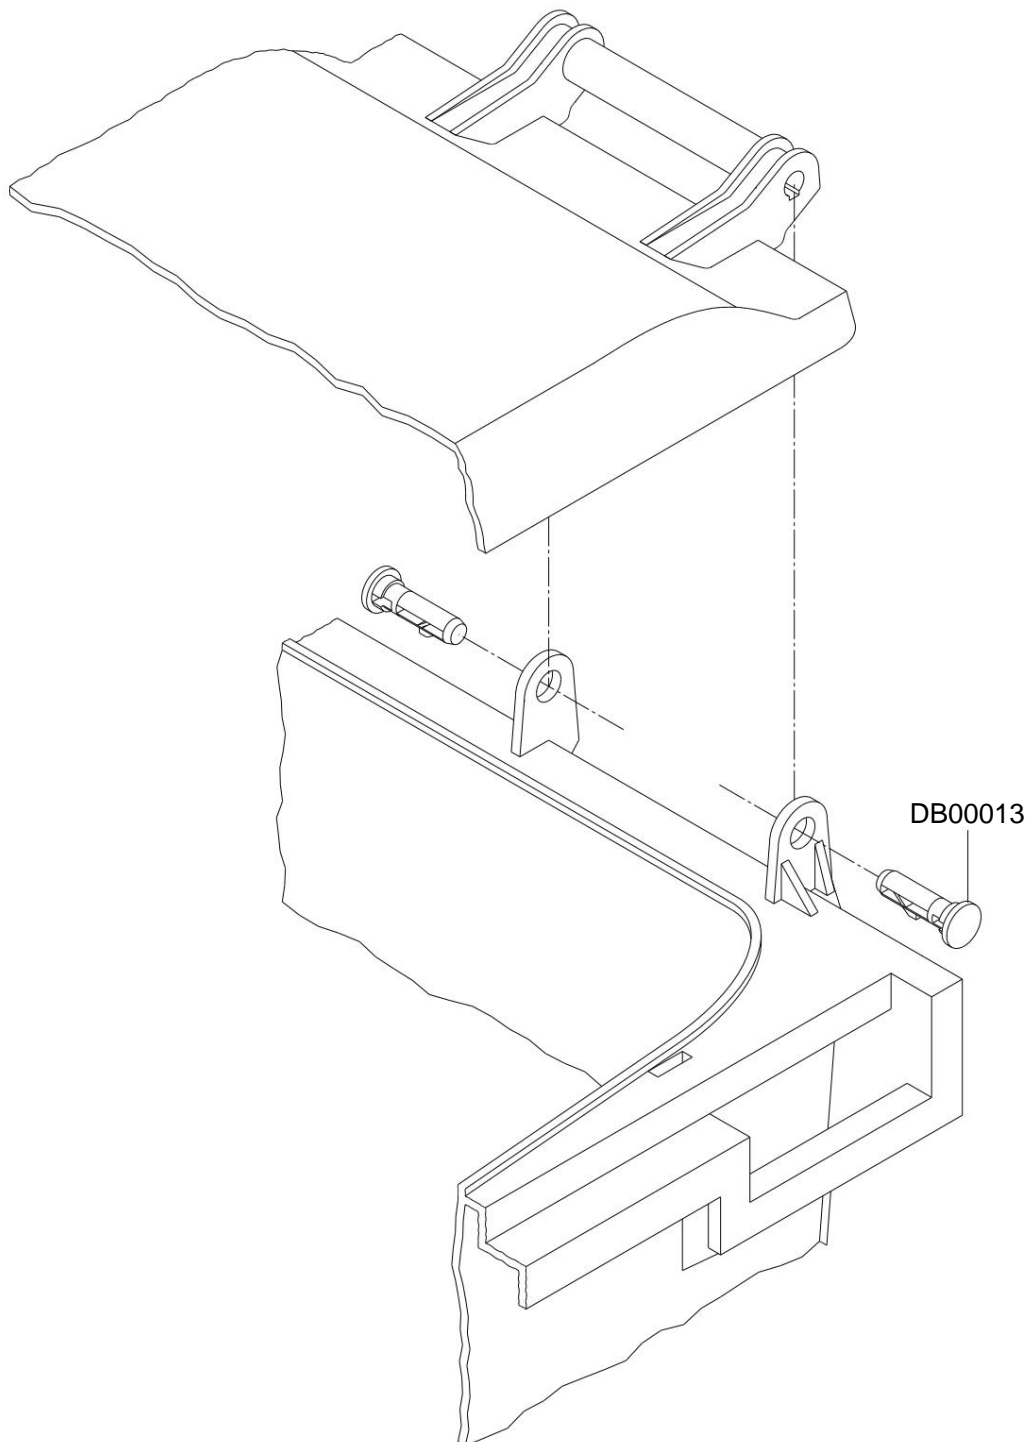

Garbage cans / waste containers MGB 660 L / 770 L from the manufacturer Weber

Spare parts / individual parts / accessories

lid storage

DB00013 cover bolt

lid storage

Spare part / individual part / accessory for garbage cans / waste containers MGB 660 L / 770 L from the manufacturer Weber.
garbage cans 660 L / 770 L