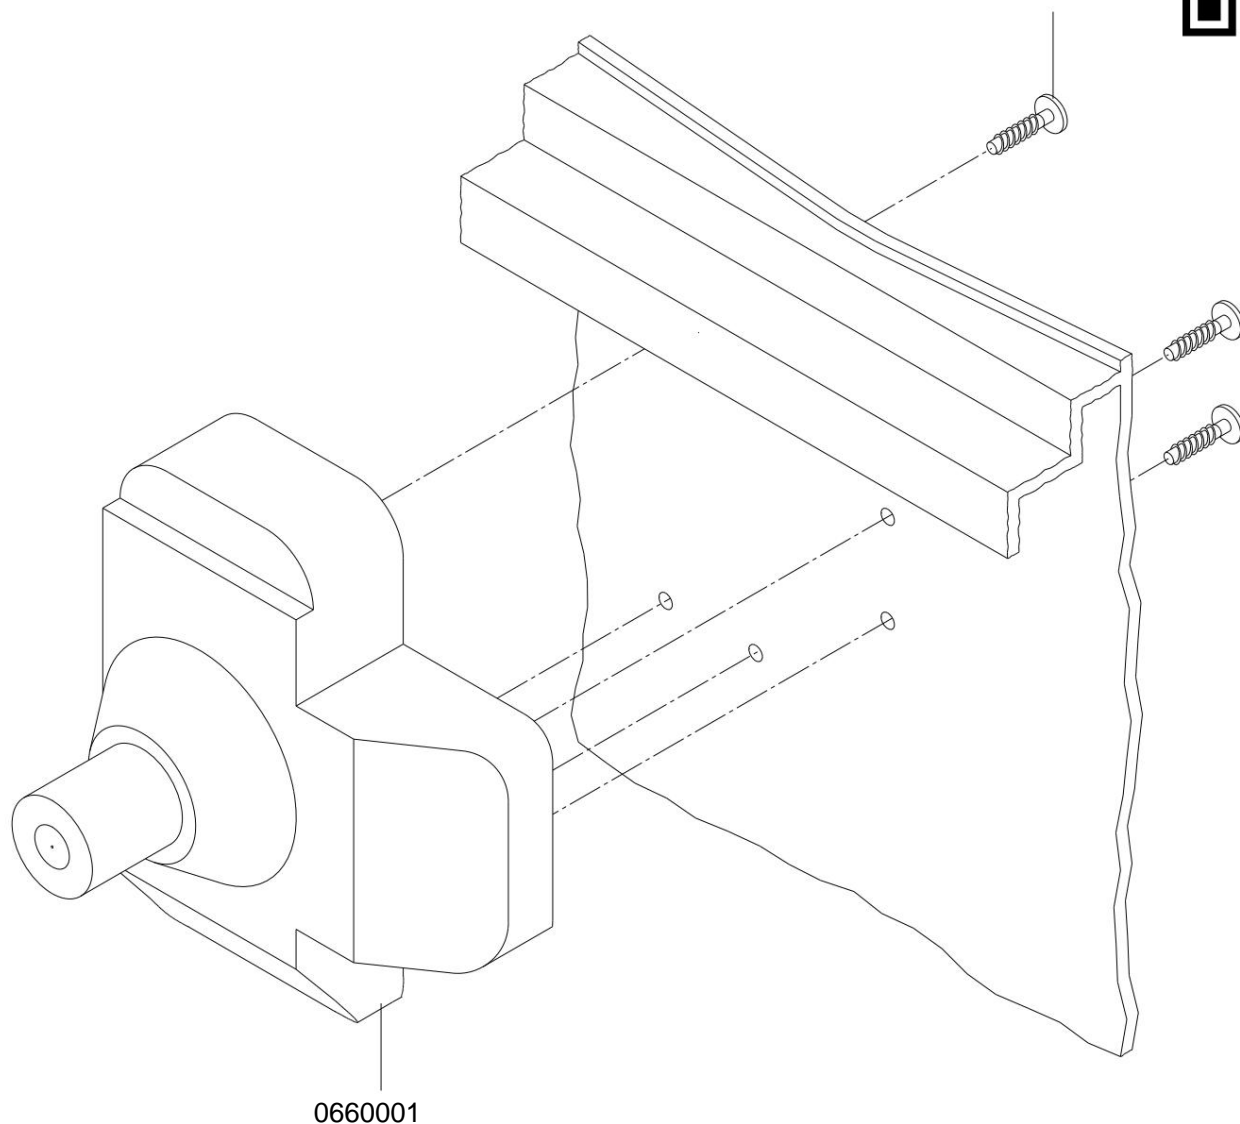

Garbage cans 660 L, lid in lid

**Garbage cans / waste containers MGB 660 L / 770 L from the
manufacturer Weber**

Spare parts / individual parts / accessories

mounting pin on the left

5 x
1100031
M = 4 Nm

0660001 mounting pin left
1100031 Screw 7x30

mounting pin on the left

Spare part / individual part / accessory for garbage cans / waste containers MGB 660 L / 770 L from the manufacturer Weber.

Garbage cans 660 L / 770 L, lid in lid

Garbage cans / waste containers MGB 660 L / 770 L from the manufacturer Weber

Spare parts / individual parts / accessories

mounting pin on the right

0660002 mounting pin right
1100031 Screw 7x30

mounting pin on the right

Spare part / individual part / accessory for garbage cans / waste containers MGB 660 L / 770 L from the manufacturer Weber.