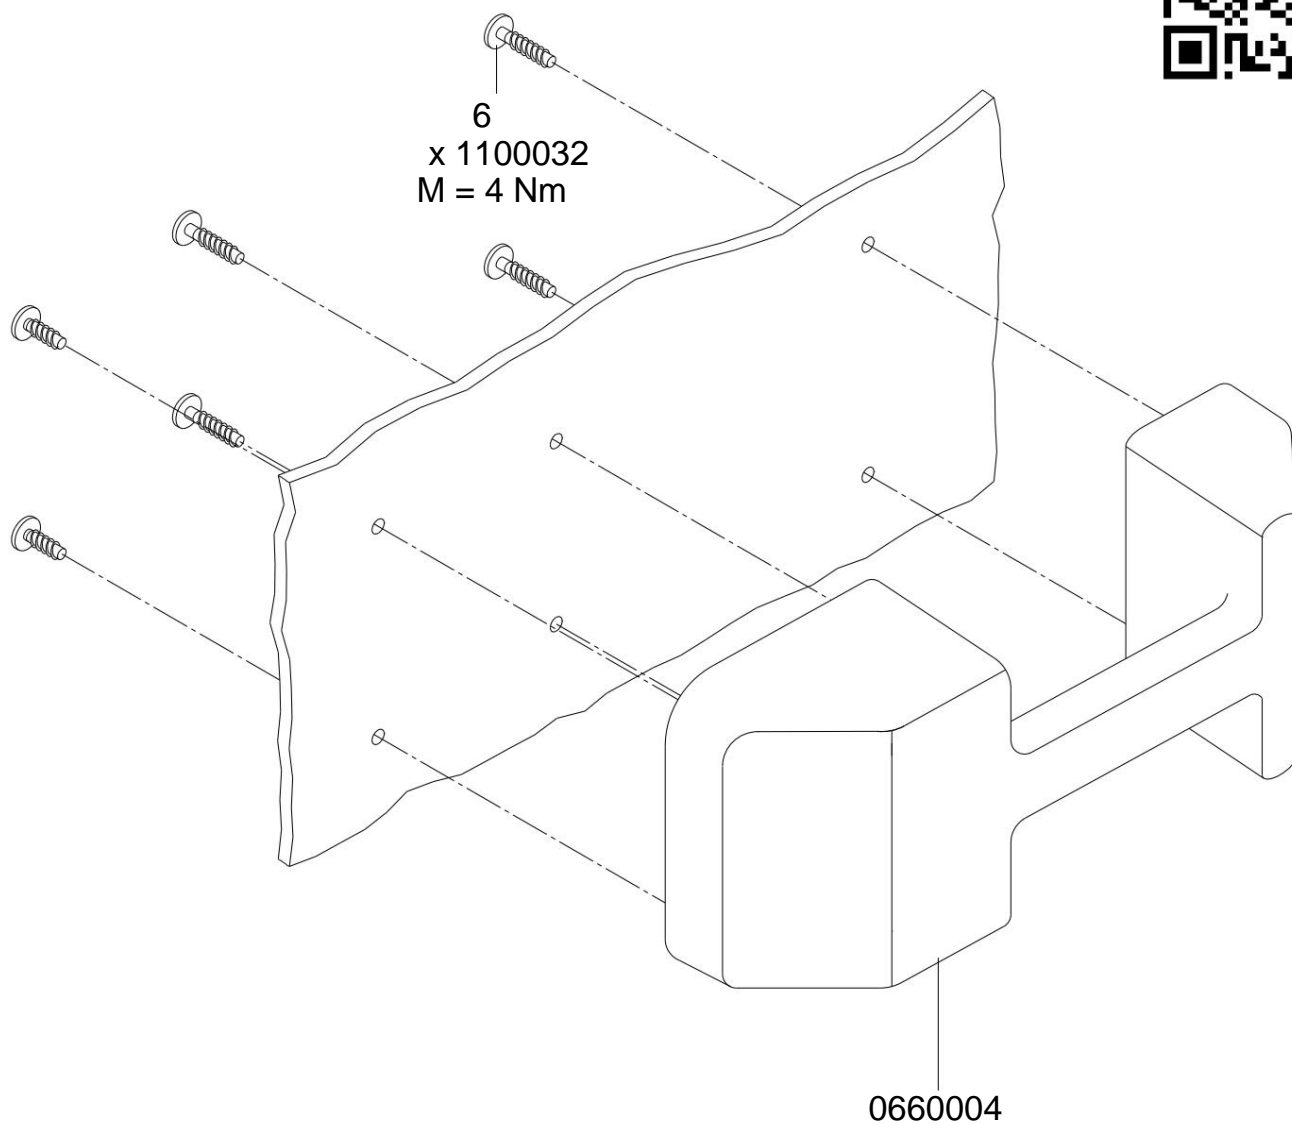

Garbage cans / waste containers MGB 660 L / 770 L from the manufacturer Weber

Spare parts / individual parts / accessories

lifting handle

0660004 lifting handle
1100032 Screw 7x20

lifting

handle Spare part / individual part / accessory for garbage cans / waste containers MGB 660 L / 770 L from the manufacturer Weber.

Garbage cans 660 L / 770 L, lid in lid