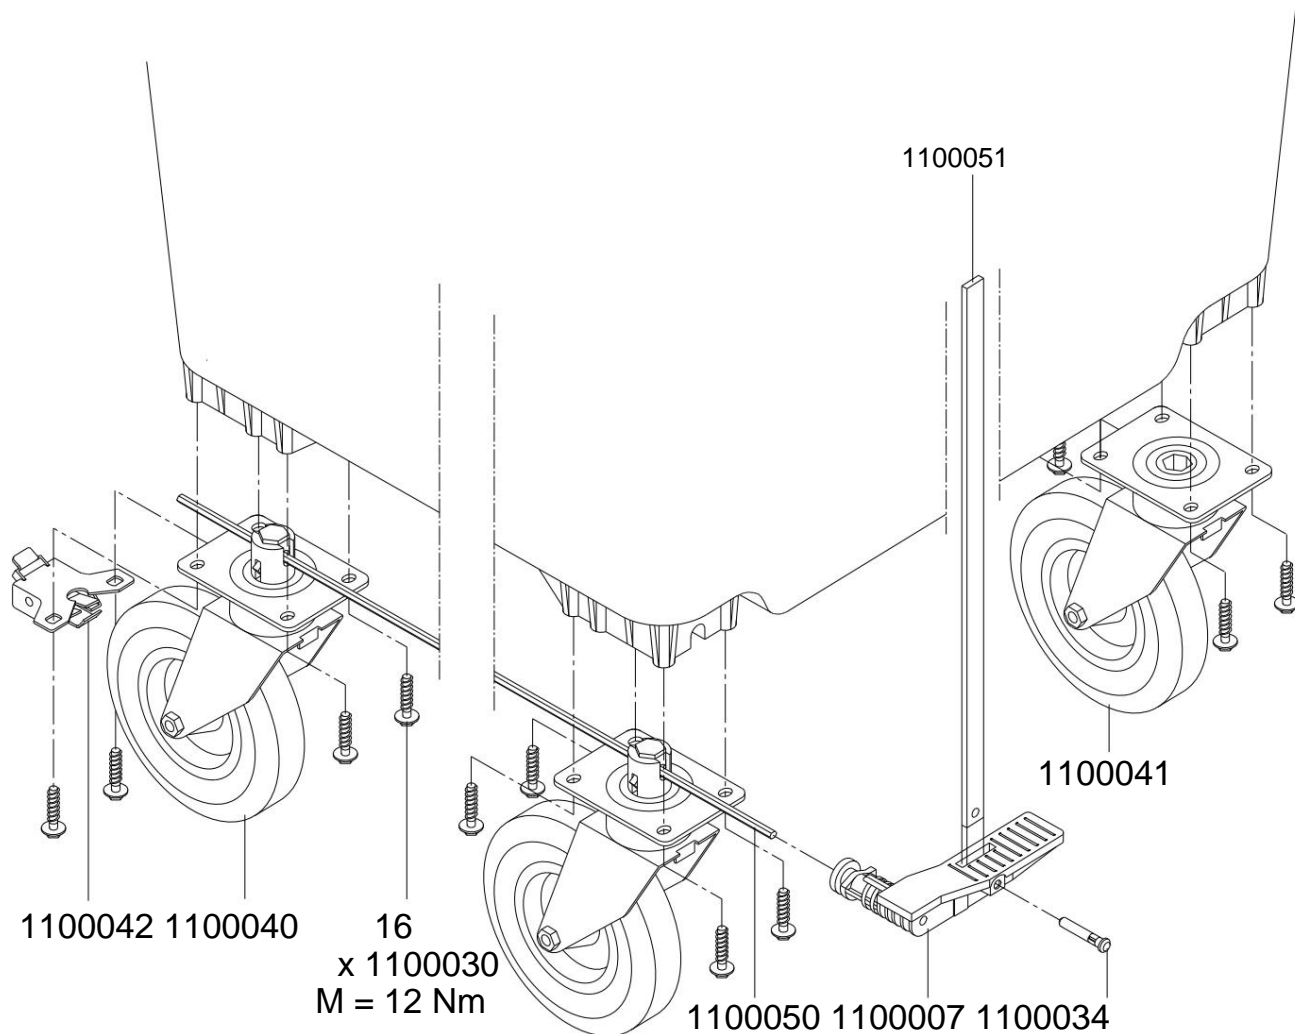

**Garbage cans / waste containers MGB 660 L / 770 L from the
manufacturer Weber
Spare parts / individual parts / accessories
chassis with central stop**

- 1100007 foot lever
- 1100030 Screw 10x40
- 1100034 Rivet 50x8
- 1100040 Swivel castor plastic with central stop
- 1100041 Swivel castor plastic
- 1100042 Steering lock for plastic rims
- 1100050 Brake shaft 1030 mm
- 1100051 locking bar

chassis with central stop Spare

part / individual part / accessory for garbage cans / waste containers MGB 660 L / 770 L from the manufacturer Weber.

Garbage cans 660 L / 770 L, lid in lid