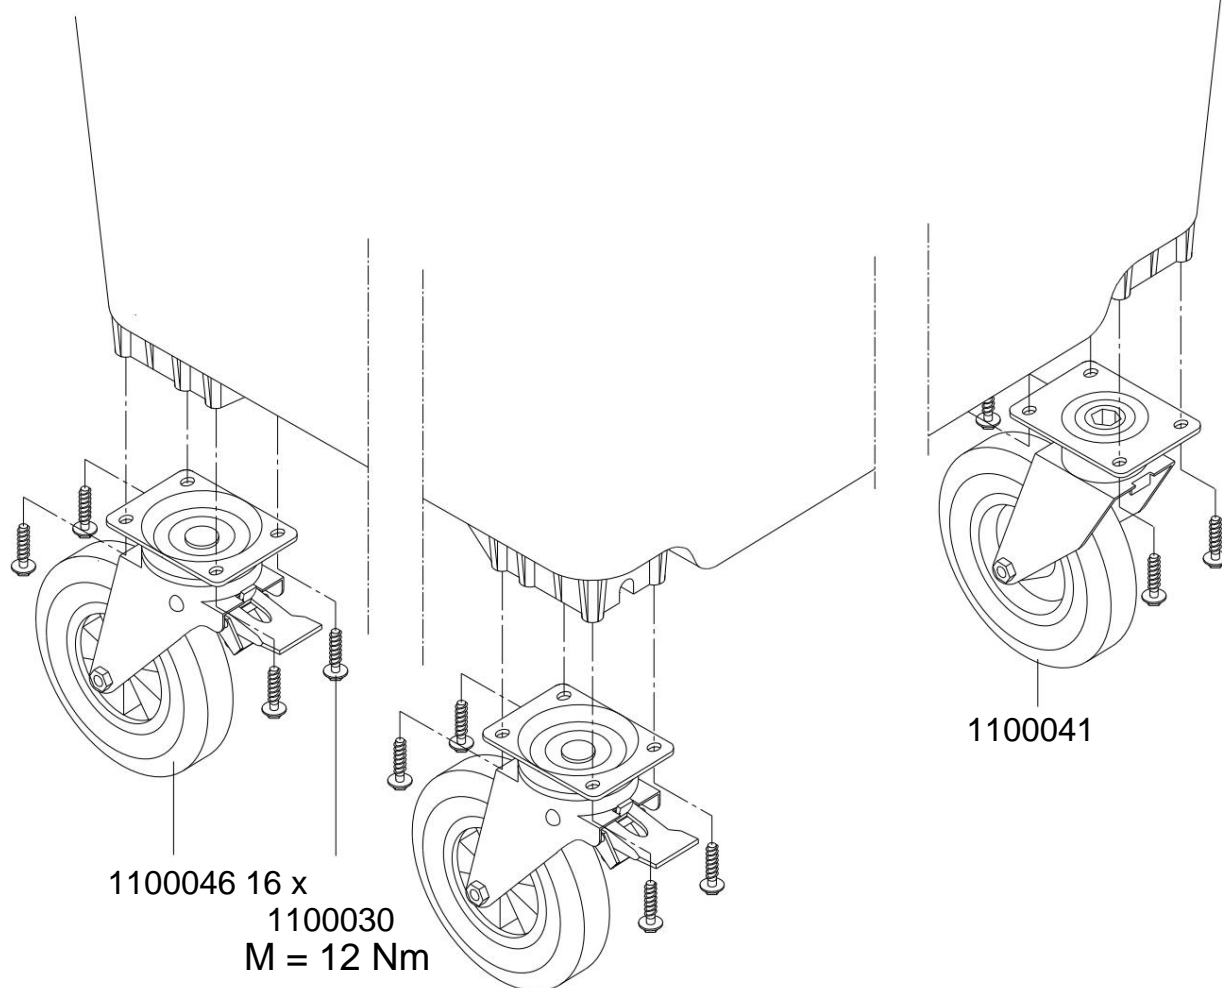

**Garbage cans / waste containers MGB 660 L / 770 L from the
manufacturer Weber
Spare parts / individual parts / accessories
chassis with wheel stop**

- 1100030 Screw 10x40
- 1100041 Swivel castor plastic
- 1100046 Swivel castor plastic with wheel stop

chassis with wheel stop

Spare part / individual part / accessory for garbage cans / waste containers MGB 660 L / 770 L from the manufacturer Weber.

Garbage cans 660 L / 770 L, lid in lid