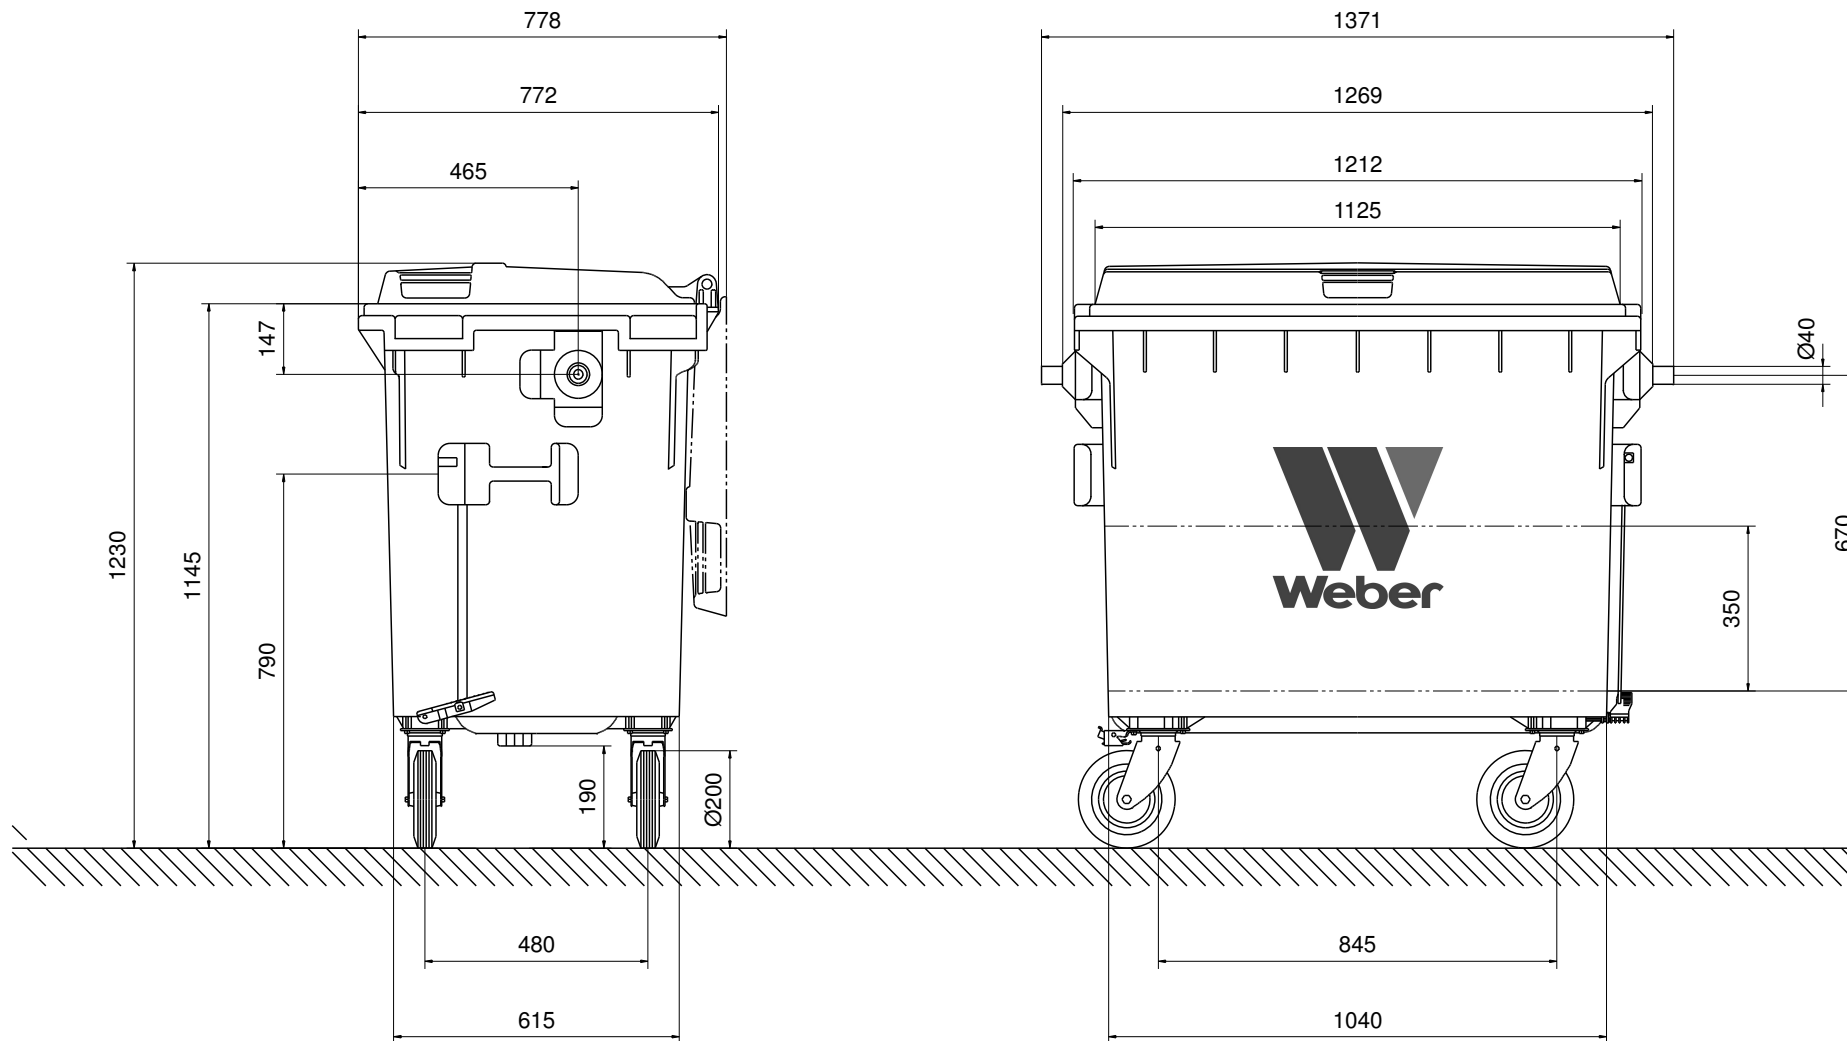

Wheelie bin from Manufacturer WEBER

Dimensions of the 660 litre - Sizes and Measures

Wheelie bin 660 litre

Sizes and Measures: Height 1230 mm; Width 1371 mm, Depth 772 mm

We reserve the right to make any dimensional and constructional alterations at any time.

Dimensions can vary slightly after manufacture.