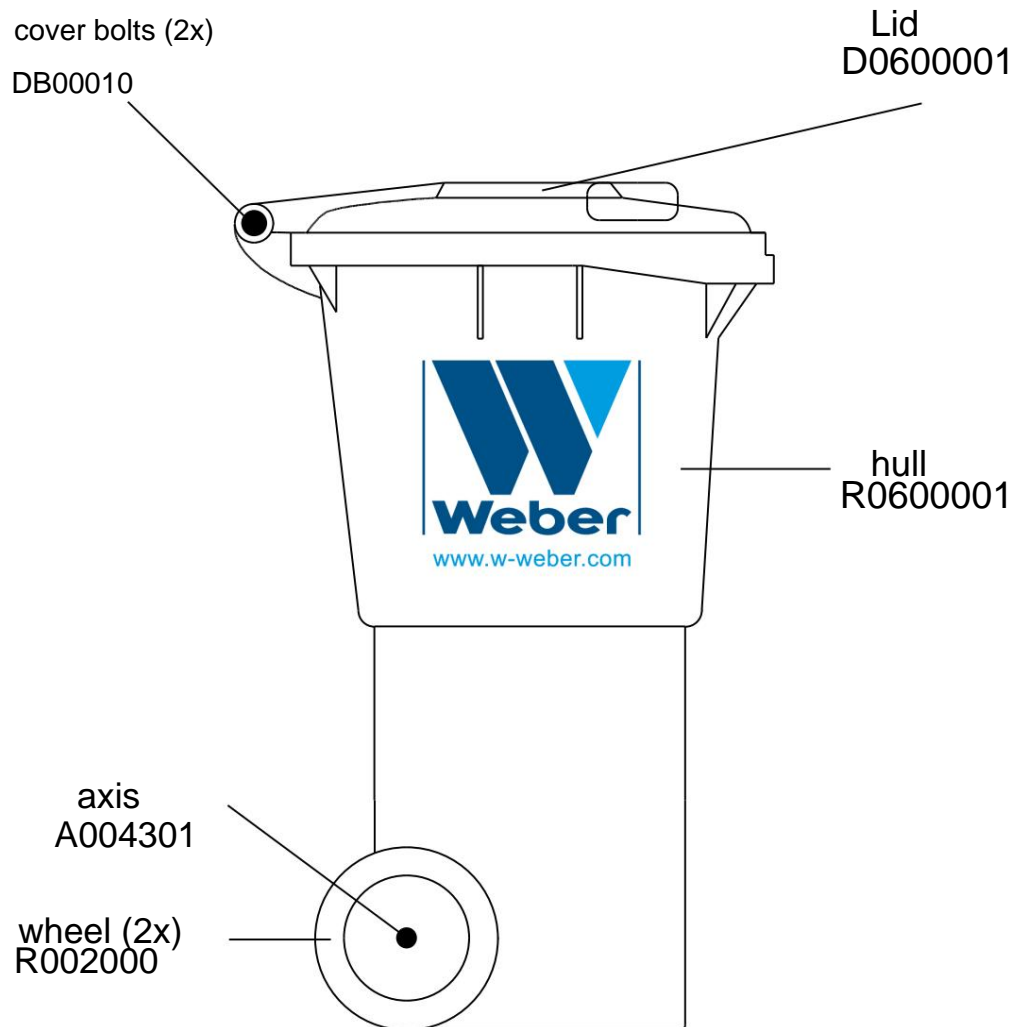

## Garbage cans / waste containers MGB 60 L

from the manufacturer Weber  
Spare parts / individual parts / accessories

A004300 solid axle 422 mm  
A004301 Axle closed 422 mm

Spare part / individual part / accessory for garbage cans / waste containers MGB 60 L from the manufacturer Weber.  
garbage cans 60 L