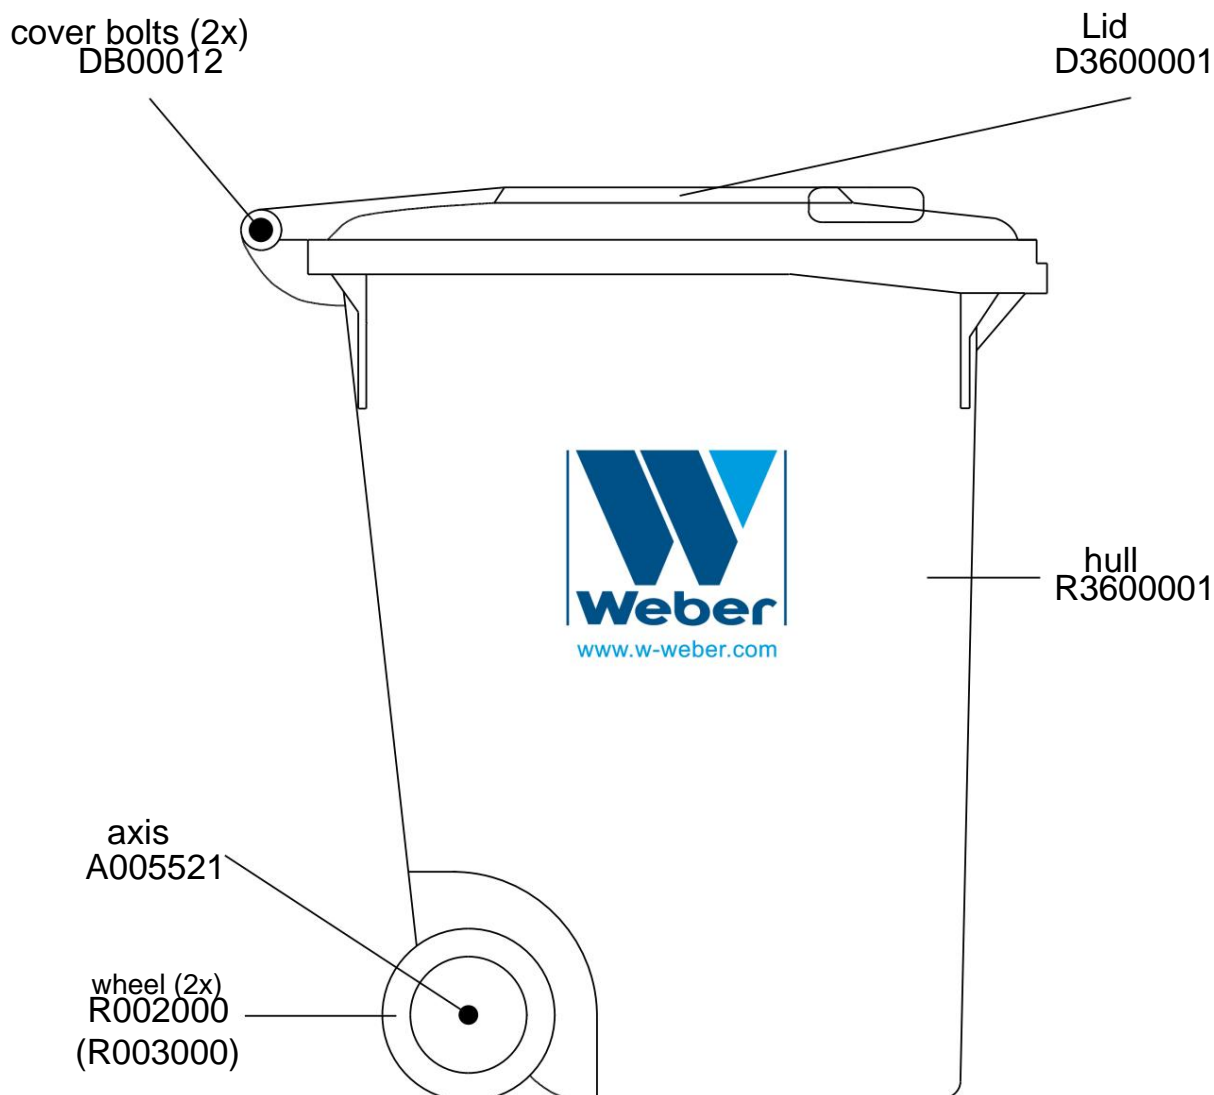

## Garbage cans / waste containers MGB 360 L

from the manufacturer Weber

Spare parts / individual parts / accessories

A005520 solid axle 552 mm

A005521 Hollow axle closed 552 mm

R002000 Wheel 200 mm

R003000 Wheel 300 mm

Spare part / individual part / accessory for garbage cans / waste containers MGB 360 L from the manufacturer Weber.

garbage cans 360 L