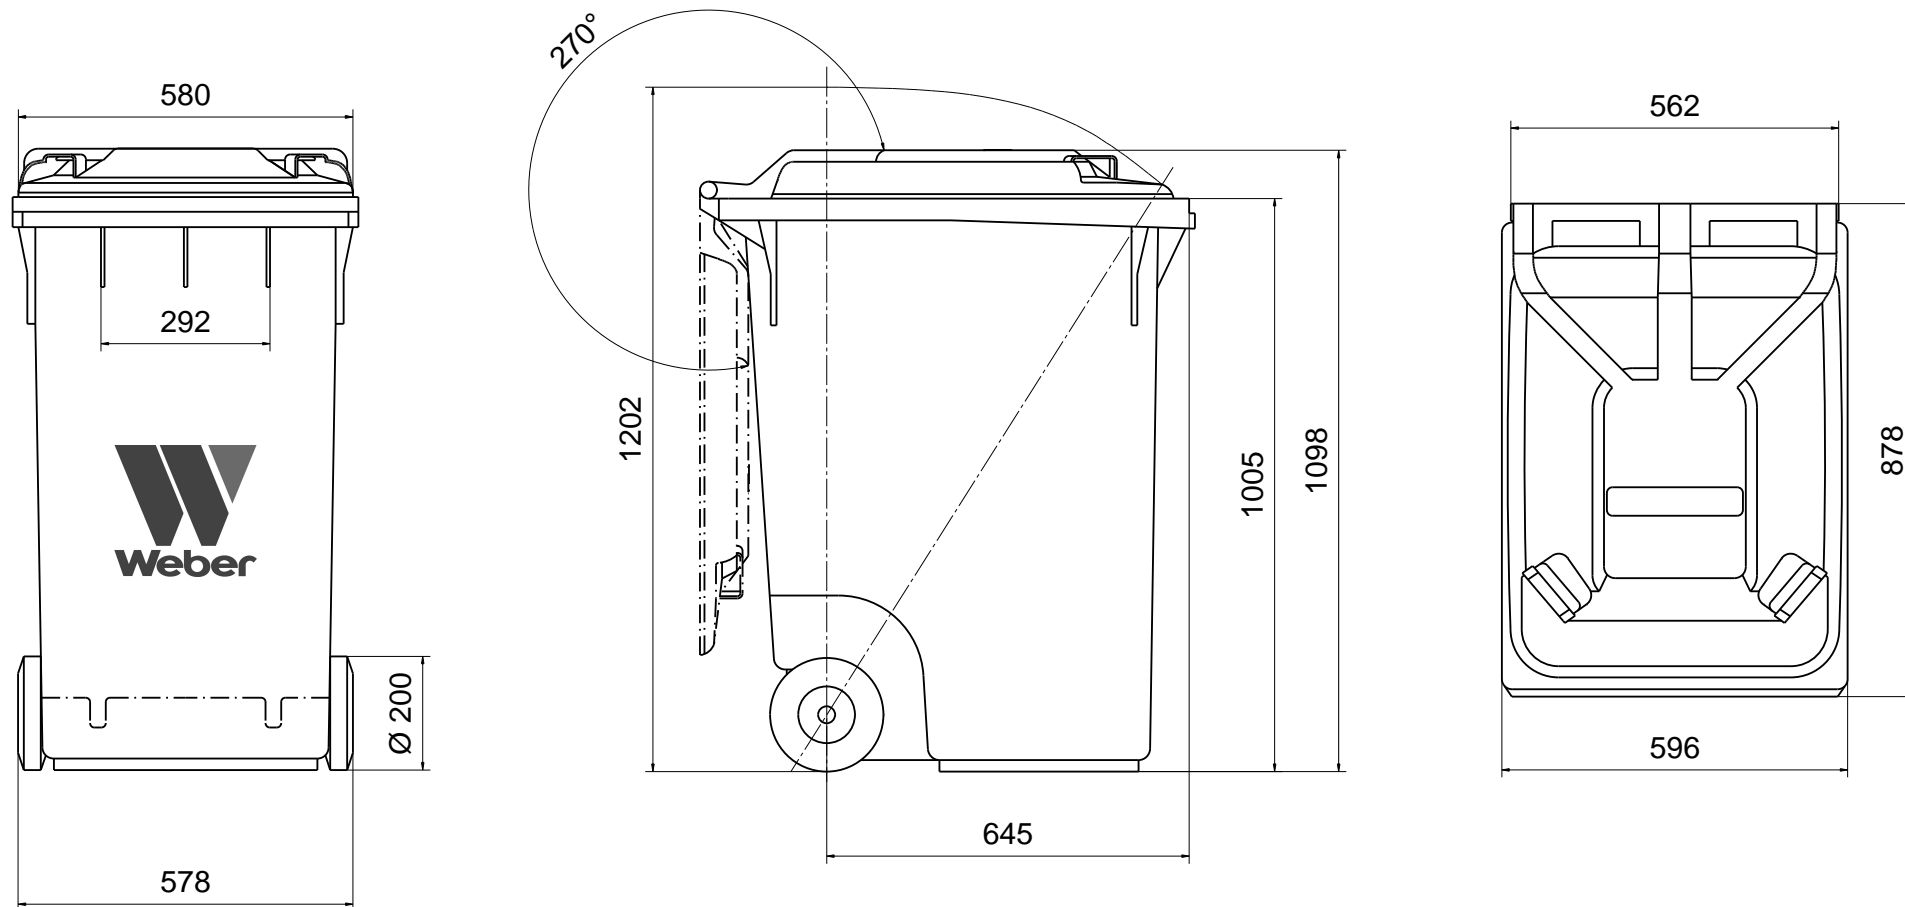

## Dimensions of the 360 litre - Sizes and Measures

### Wheelie bin 360 litre

Sizes and Measures: Height 1098 mm; Width 596 mm, Depth 878 mm

We reserve the right to make any dimensional and constructional alterations at any time.

Dimensions can vary slightly after manufacture.