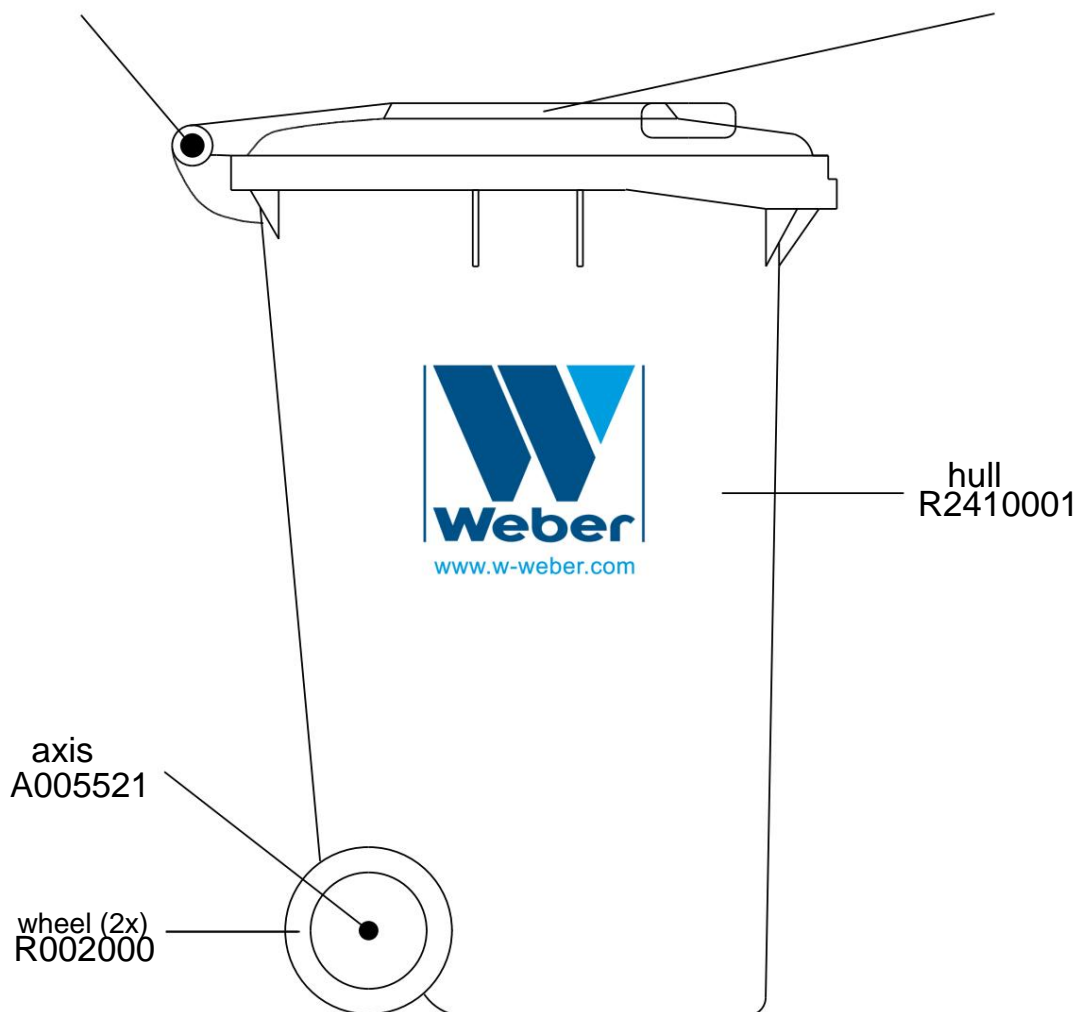

Garbage cans / waste containers MGB 240 L

from the manufacturer Weber

Spare parts / individual parts / accessories

cover bolts (2x)
DB00015

Lid
D2410001

A005220 solid axle 552 mm

A005521 Hollow axle closed 552 mm

R002000 Wheel 200 mm

R002500 Wheel 250 mm

Spare part / individual part / accessory for garbage cans / waste containers MGB 240 L from the manufacturer Weber.

garbage cans 240 L