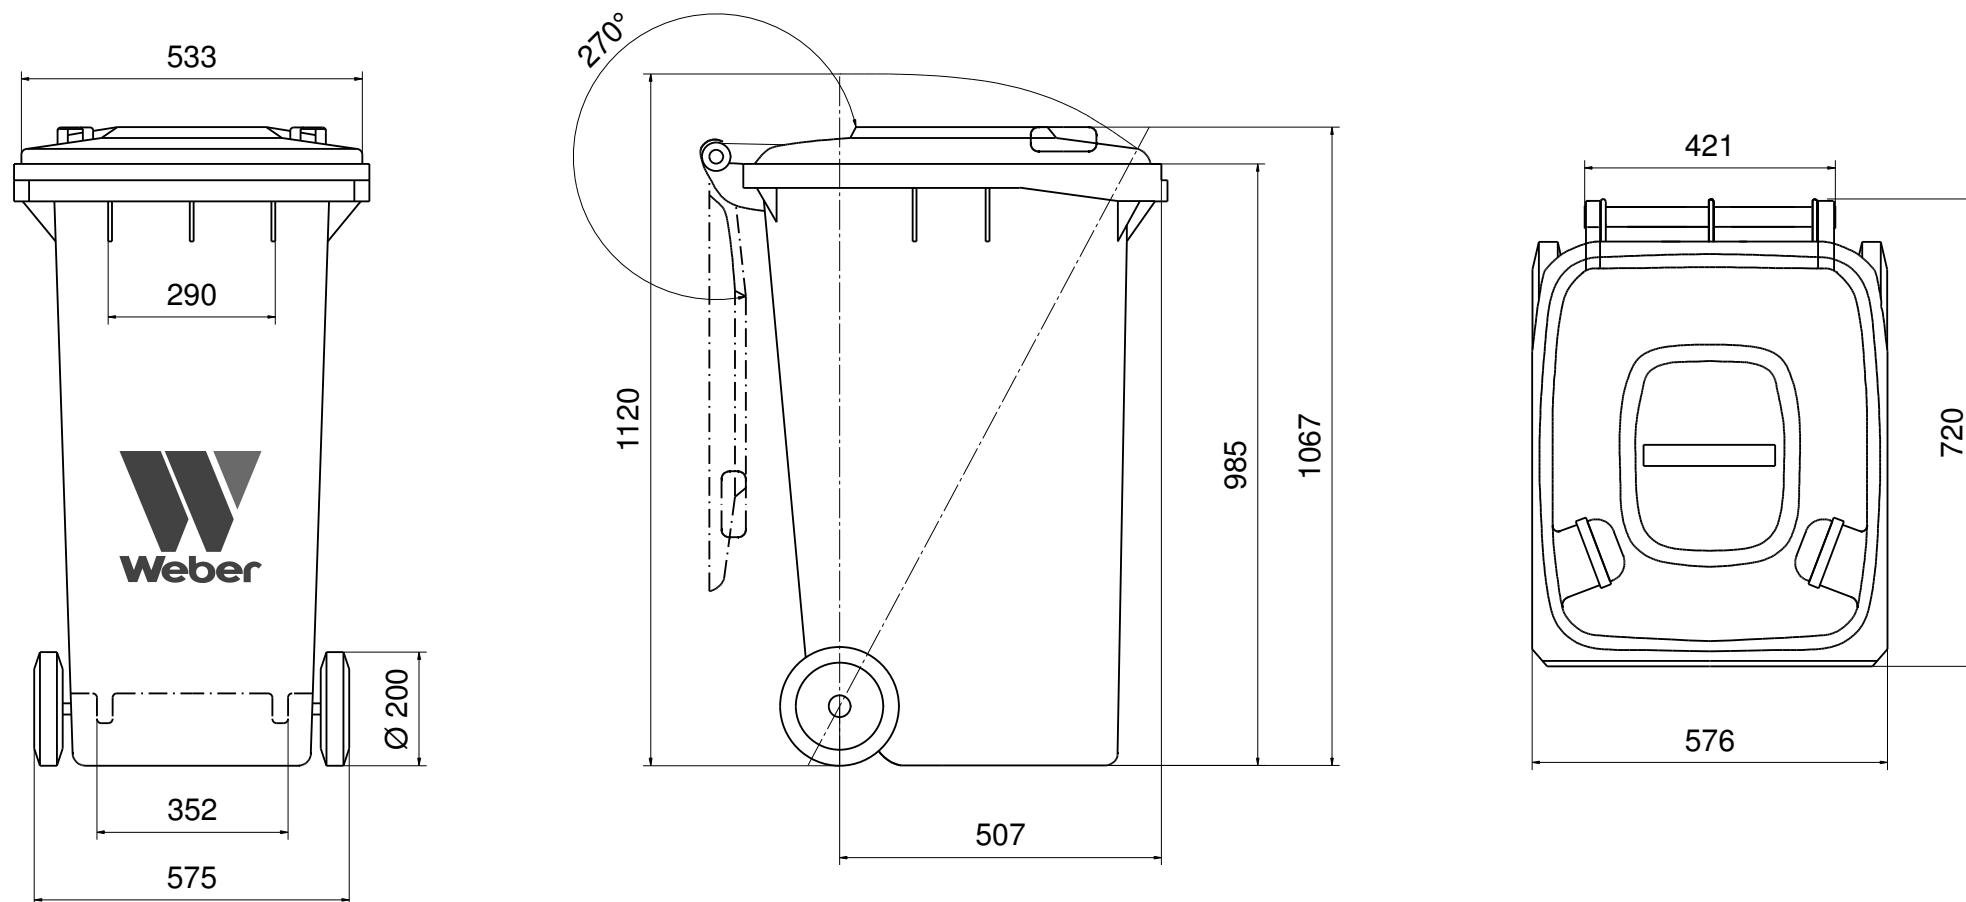

Wheelie bin from Manufacturer WEBER

Dimensions of the 240 litre - Sizes and Measures

Wheelie bin 240 litre

Sizes and Measures: Height 1067 mm; Width 576 mm, Depth 720 mm

We reserve the right to make any dimensional and constructional alterations at any time.

Dimensions can vary slightly after manufacture.