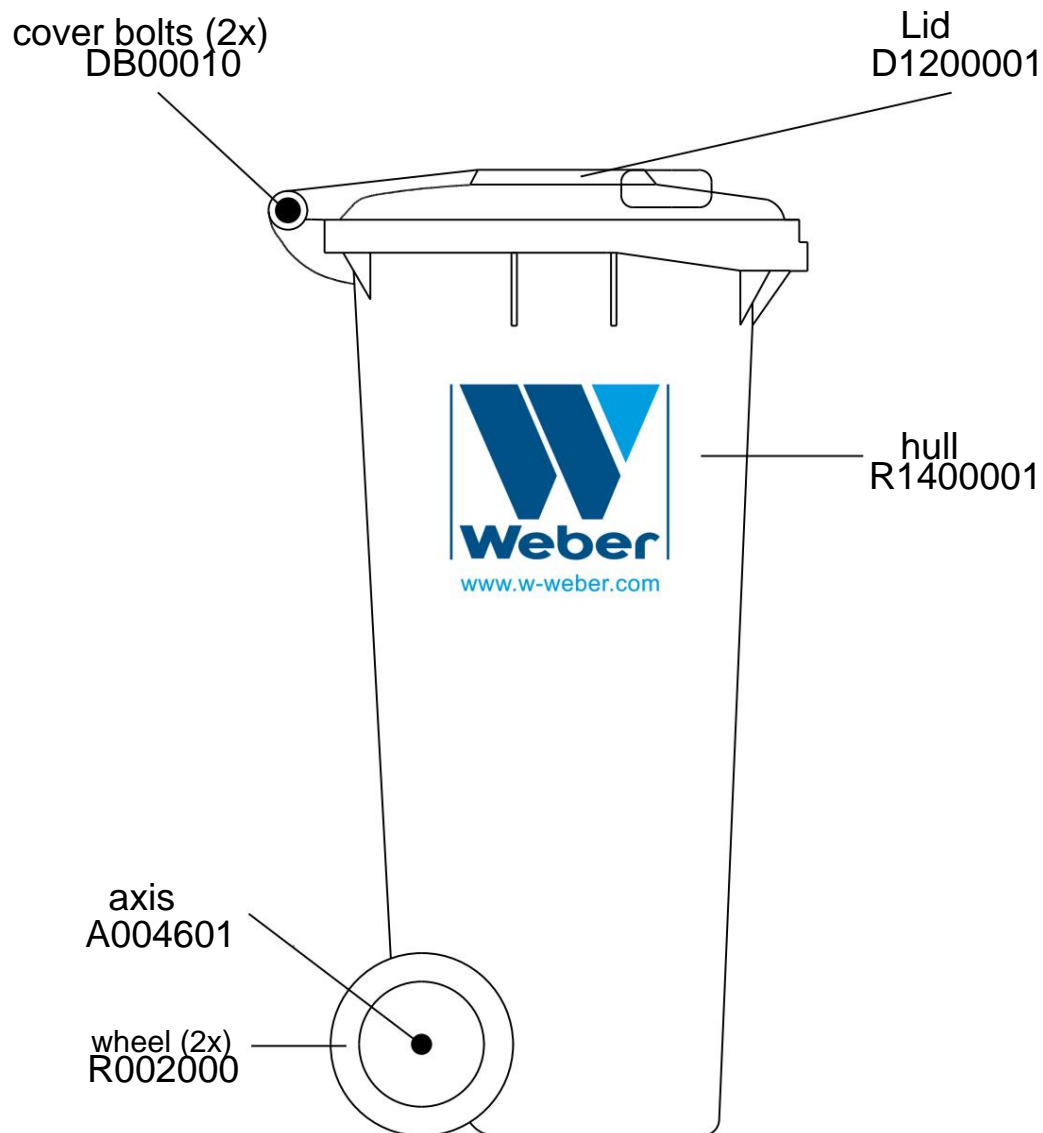

Garbage cans / waste containers MGB 140 L

from the manufacturer Weber
Spare parts / individual parts / accessories

A004600 solid axle 460 mm
A004601 Hollow axle closed 460 mm
R002000 Wheel 200 mm
R002500 Wheel 250 mm

Spare part / individual part / accessory for garbage cans / waste containers MGB 140 L from the manufacturer Weber.
garbage cans 140 L