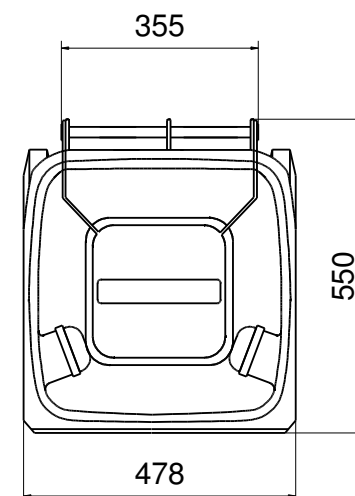

Wheelie bin from Manufacturer WEBER

Dimensions of the 140 litre - Sizes and Measures

Wheelie bin 140 litre

Sizes and Measures: Height 1050 mm; Width 478 mm, Depth 550 mm

We reserve the right to make any dimensional and constructional alterations at any time.

Dimensions can vary slightly after manufacture.