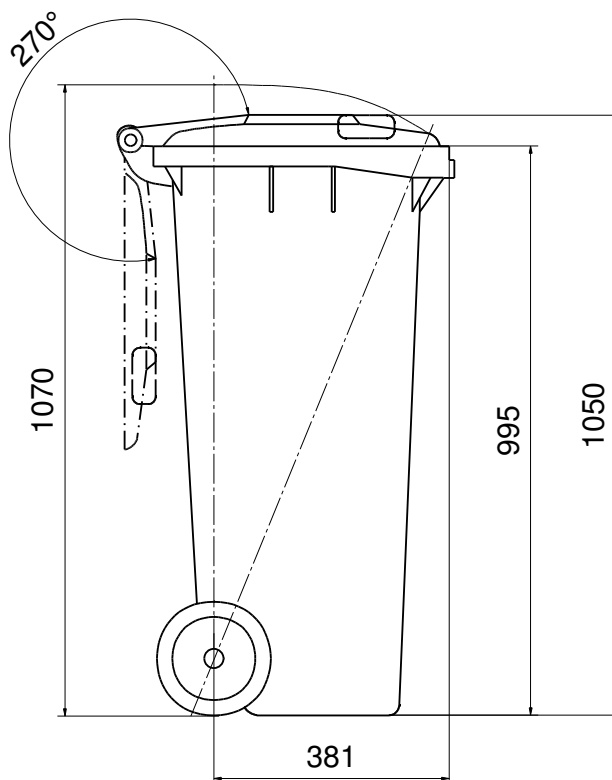

Wheelie bin from Manufacturer WEBER

Dimensions of the 140 litre - Sizes and Measures

Wheelie bin 140 litre

Sizes and Measures: Height 1050 mm; Width 478 mm, Depth 550 mm

We reserve the right to make any dimensional and constructional alterations at any time.

Dimensions can vary slightly after manufacture.