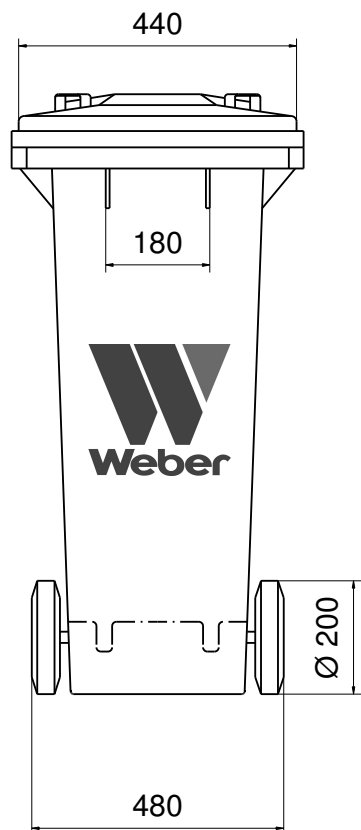

Wheelie bin from Manufacturer WEBER

Dimensions of the 140 litre - Sizes and Measures

Wheelie bin 140 litre

Sizes and Measures: Height 1050 mm; Width 478 mm, Depth 550 mm

We reserve the right to make any dimensional and constructional alterations at any time.

Dimensions can vary slightly after manufacture.