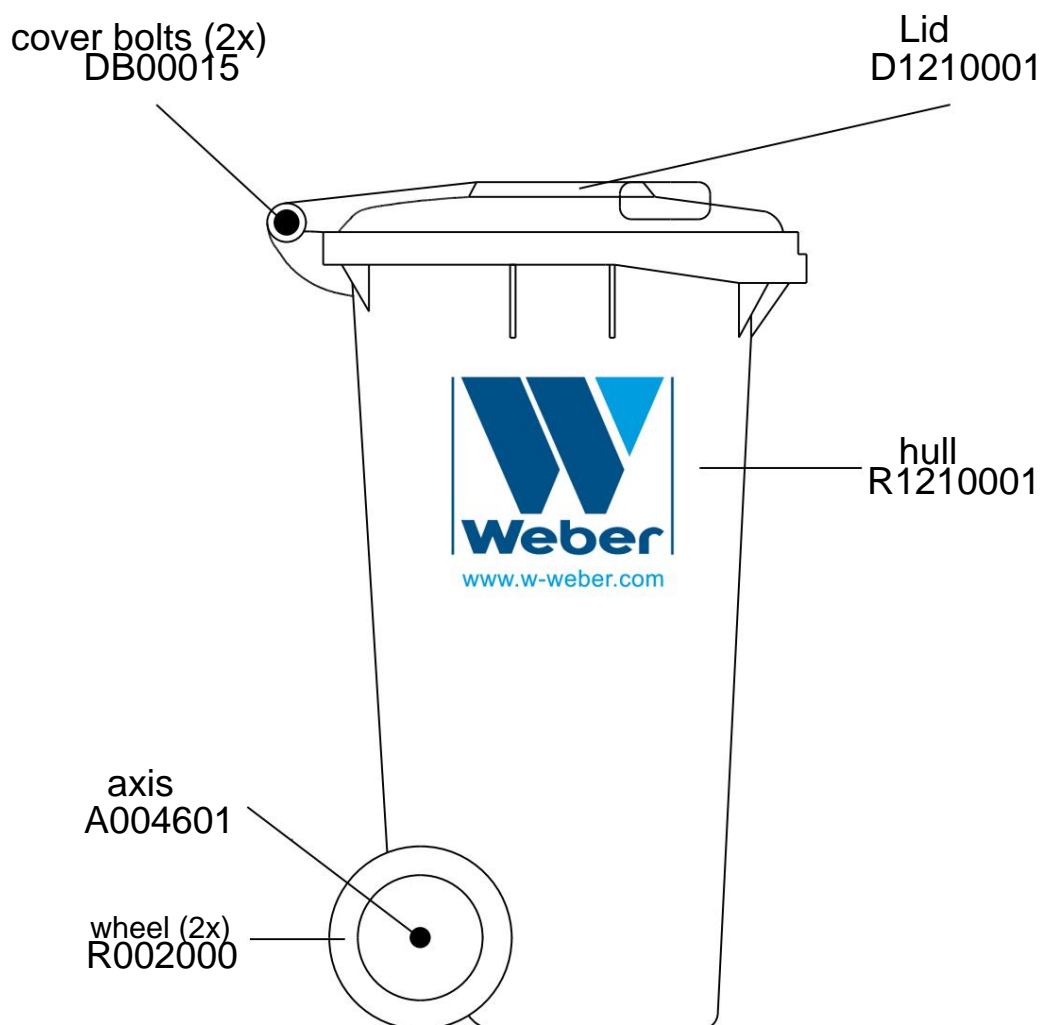

Garbage cans / waste containers MGB 120 L

from the manufacturer Weber

Spare parts / individual parts / accessories

A004600 solid axle 460 mm

A004601 Hollow axle closed 460 mm

Spare part / individual part / accessory for garbage cans / waste containers MGB 120 L from the manufacturer Weber.

garbage cans 120 L