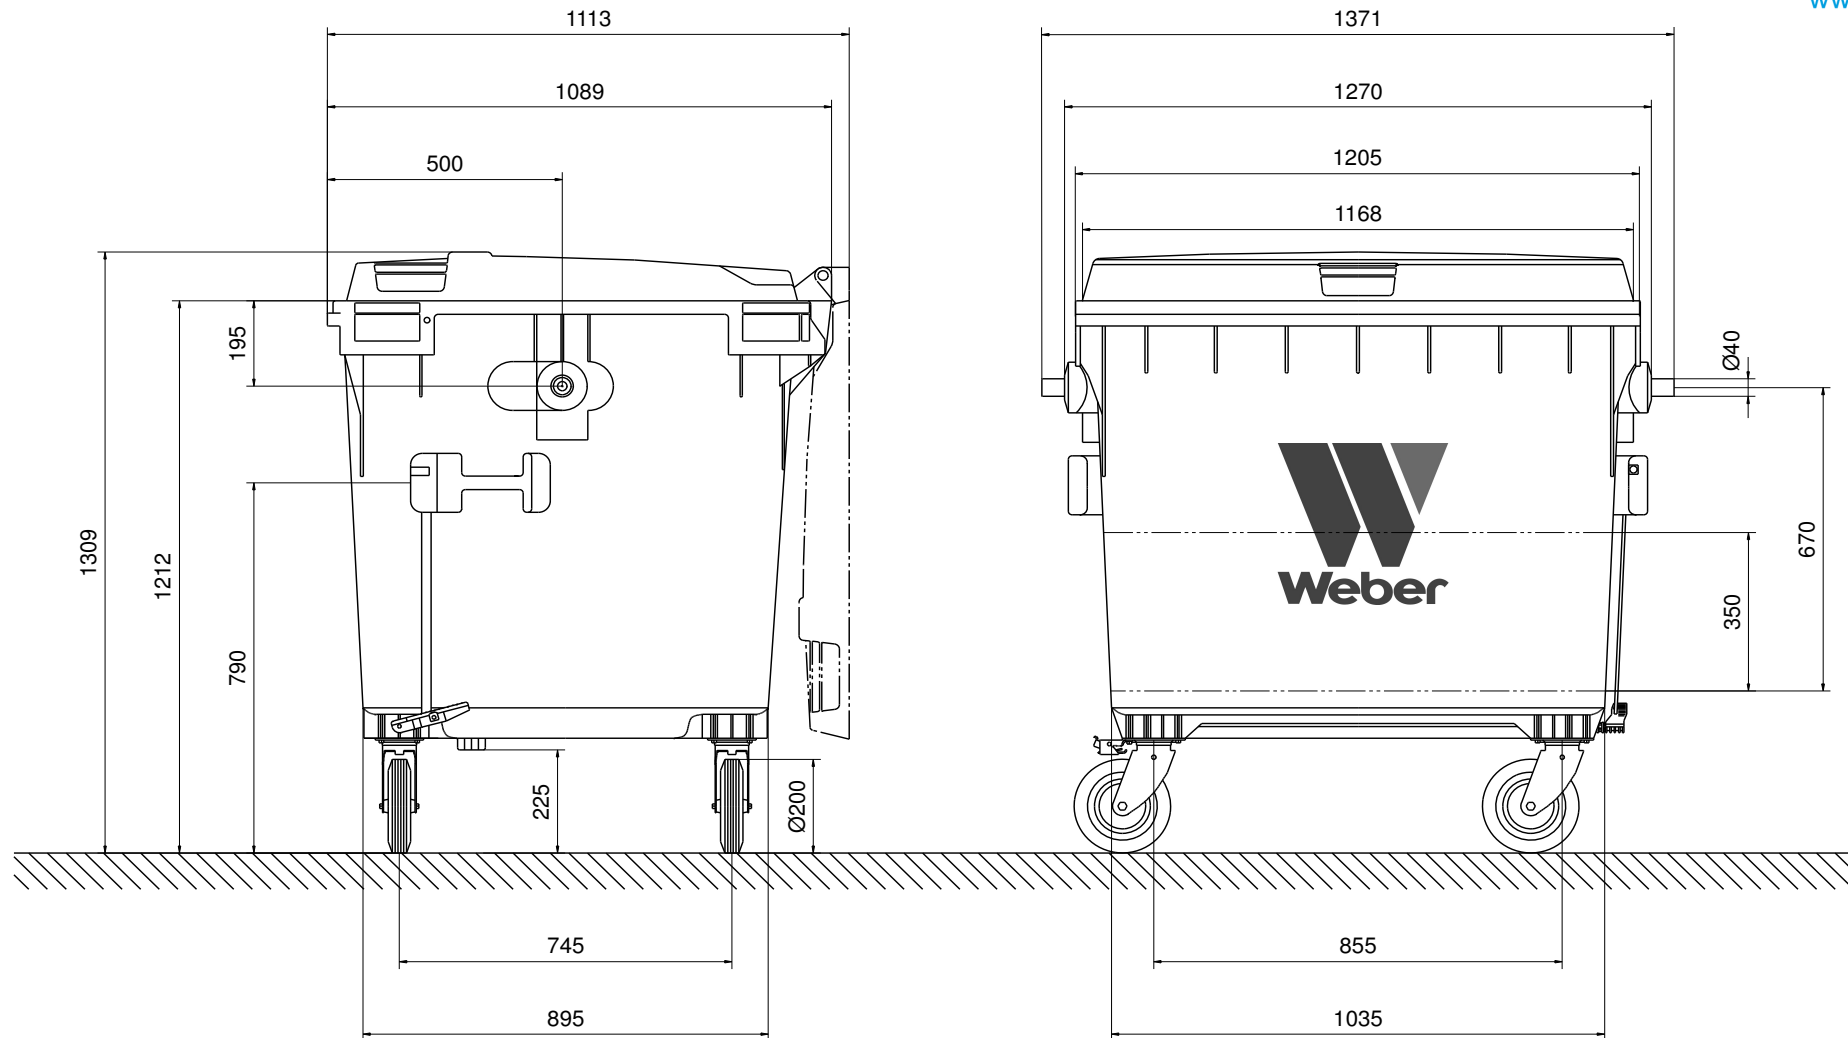

## Dimensions of the 1100 litre Flat Lid CLASSIC

### Sizes and Measures

#### Wheelie bin 1100 litre Flat Lid CLASSIC

Sizes and Measures: Height 1309 mm; Width 1371 mm, Depth 1089 mm

We reserve the right to make any dimensional and constructional alterations at any time.

Dimensions can vary slightly after manufacture.