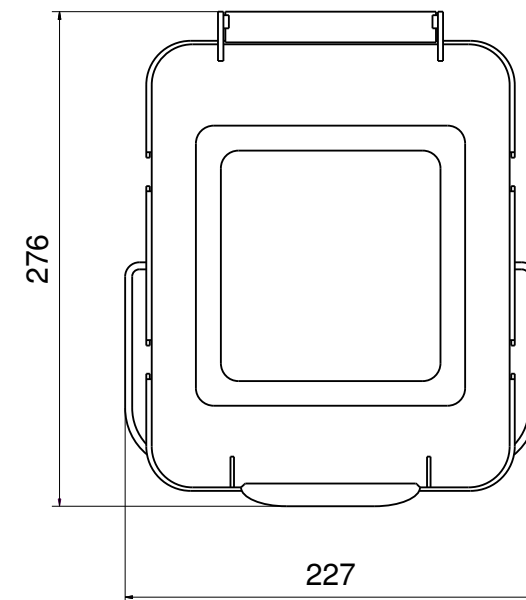

Wheelie bin from Manufacturer WEBER

Dimensions of the 10 litre (Presorting container)- Sizes and Measures

Wheelie bin 10 litre (Presorting container)

Sizes and Measures: Height 305 mm; Width 200 mm, Depth 276 mm