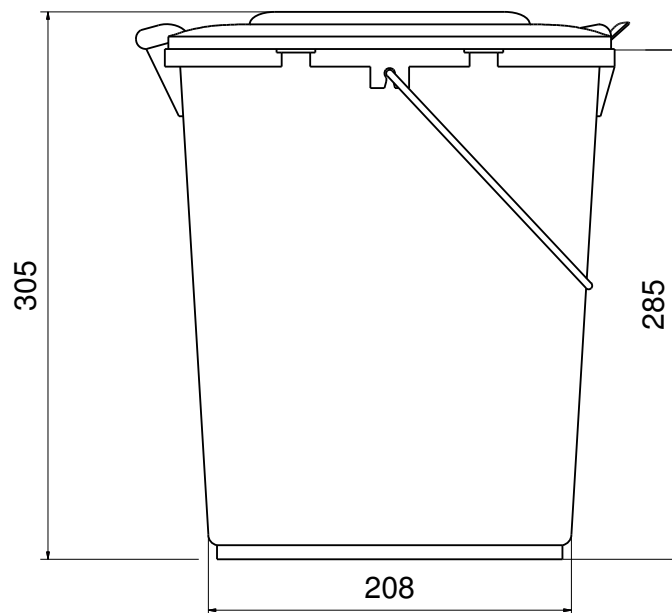

Wheelie bin from Manufacturer WEBER

Dimensions of the 10 litre (Presorting container)- Sizes and Measures

Wheelie bin 10 litre (Presorting container)

Sizes and Measures: Height 305 mm; Width 200 mm, Depth 276 mm