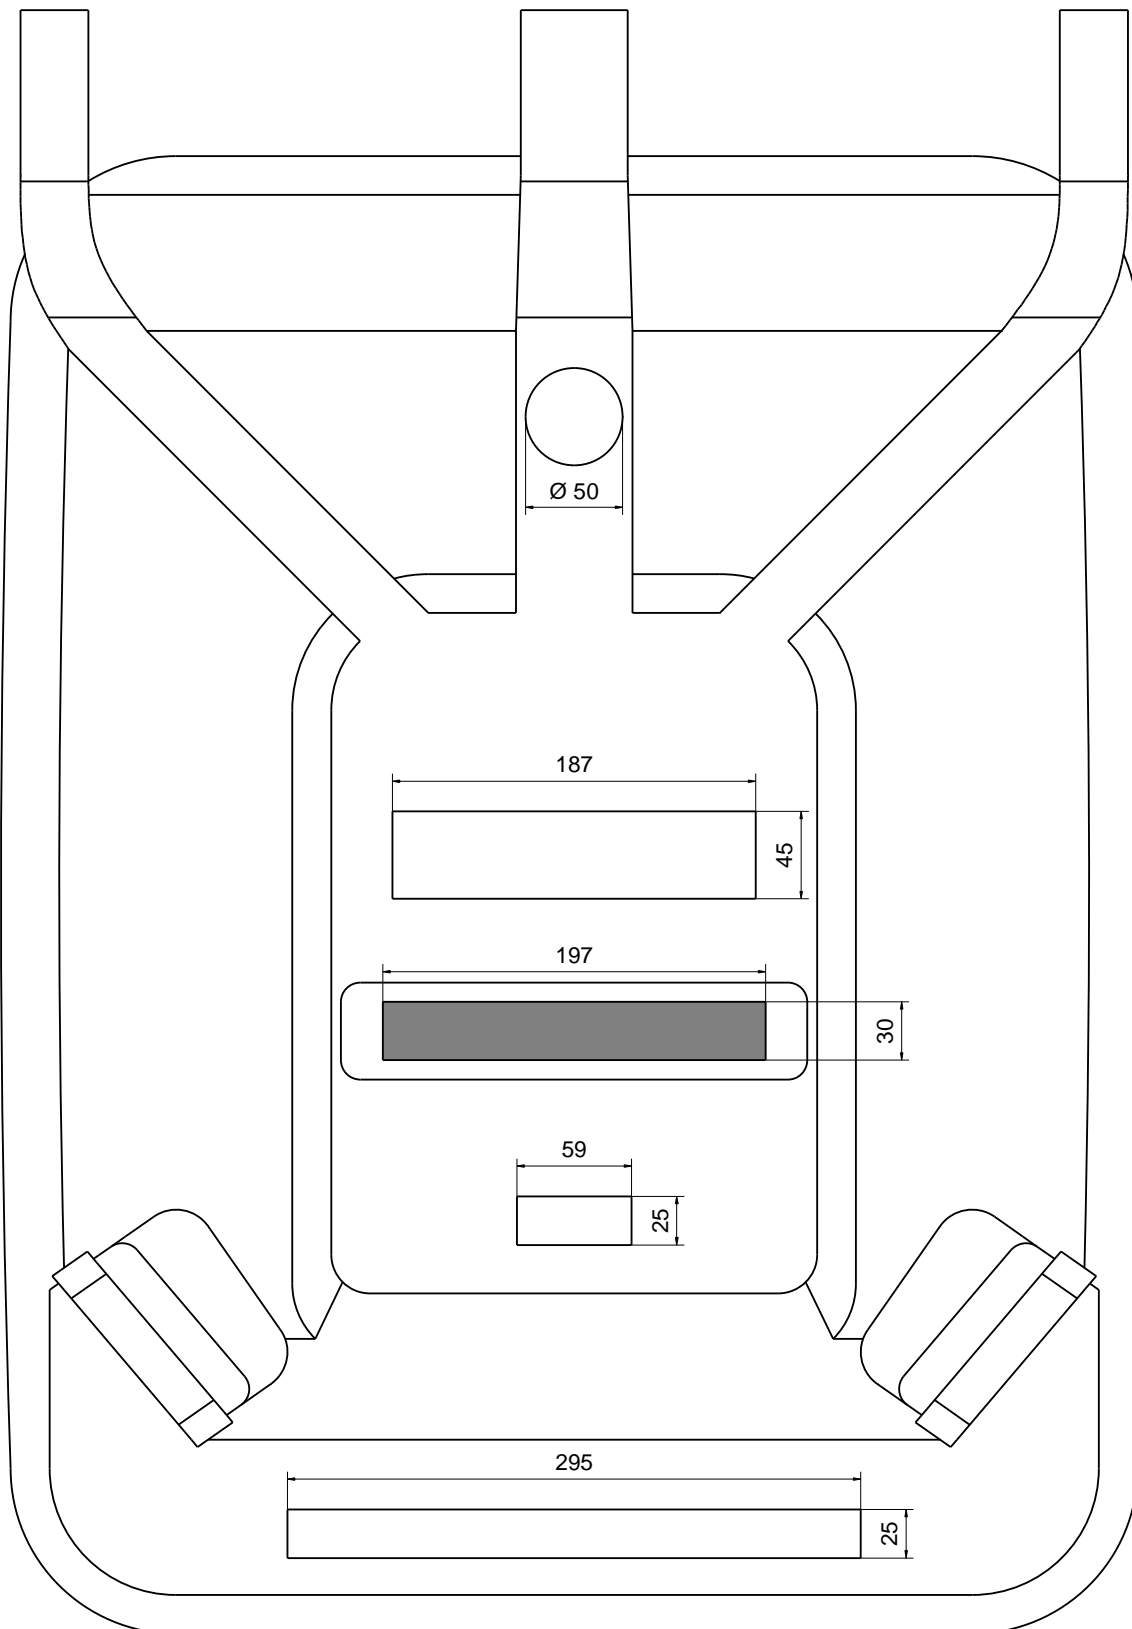

Wheelie Bin & Plastic Waste Container 360 litre from Manufacturer Weber

Marking-identification by lid-markings

wheelie bin & plastic waste container 360 litre from the manufacturer Weber, marking-identification by lid-markings