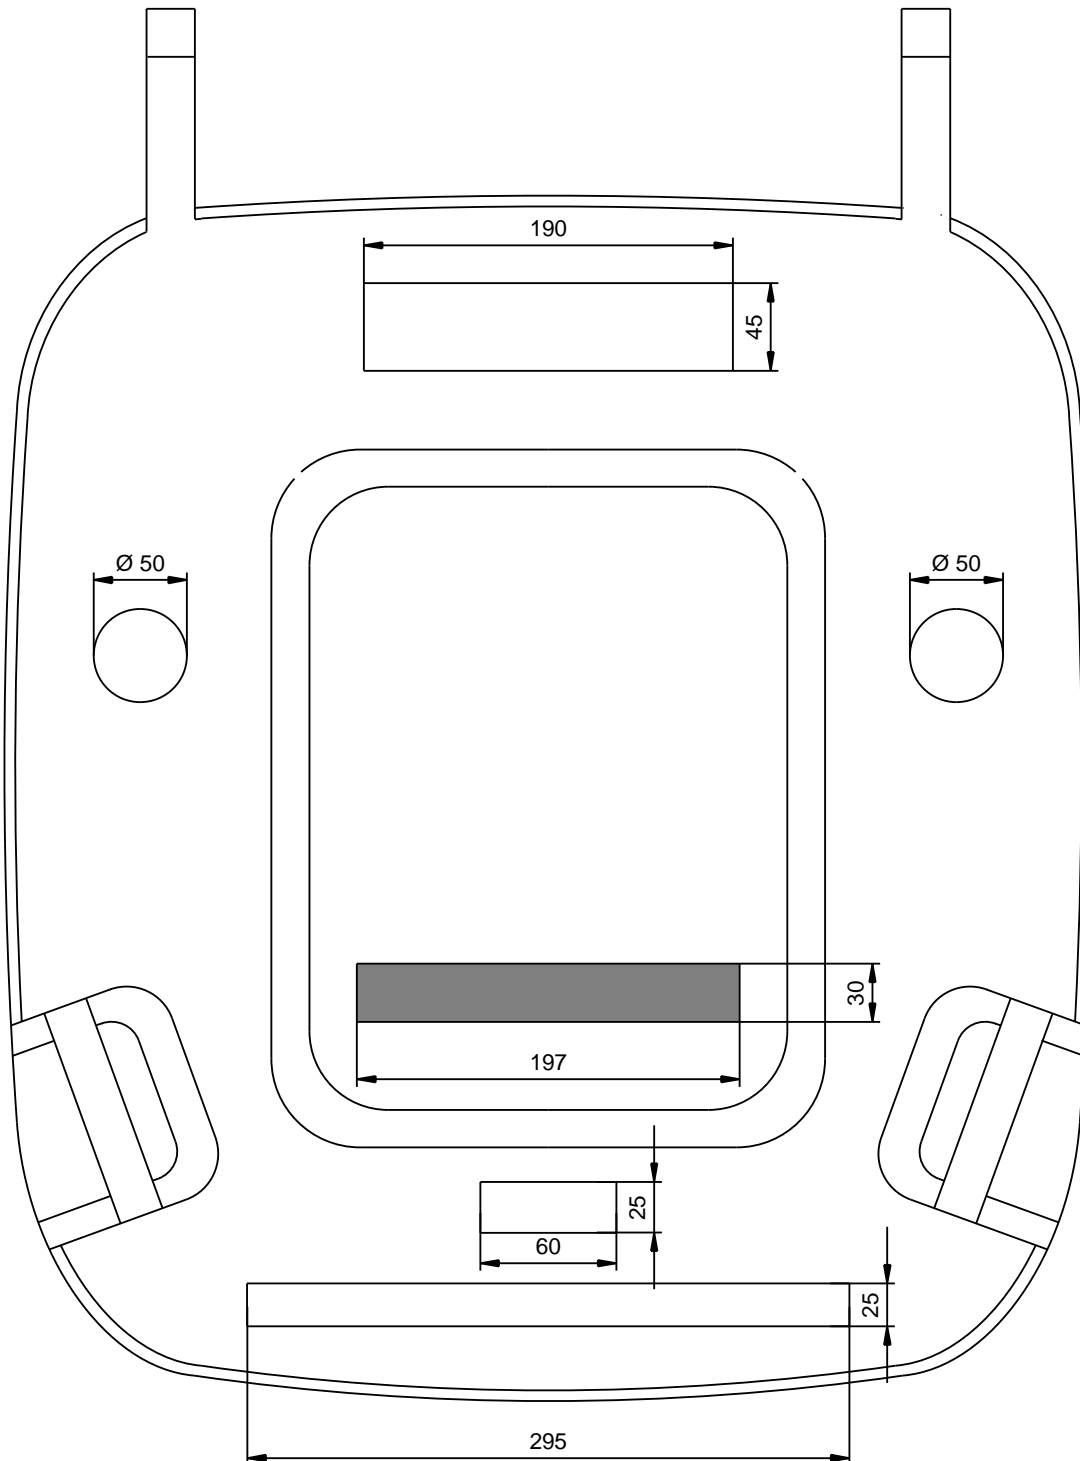

Wheelie Bin & Plastic Waste Container 240 litre from Manufacturer Weber Marking-identification by lid-markings

wheelie bin & plastic waste container 240 litre from the manufacturer Weber, marking-identification by lid-markings