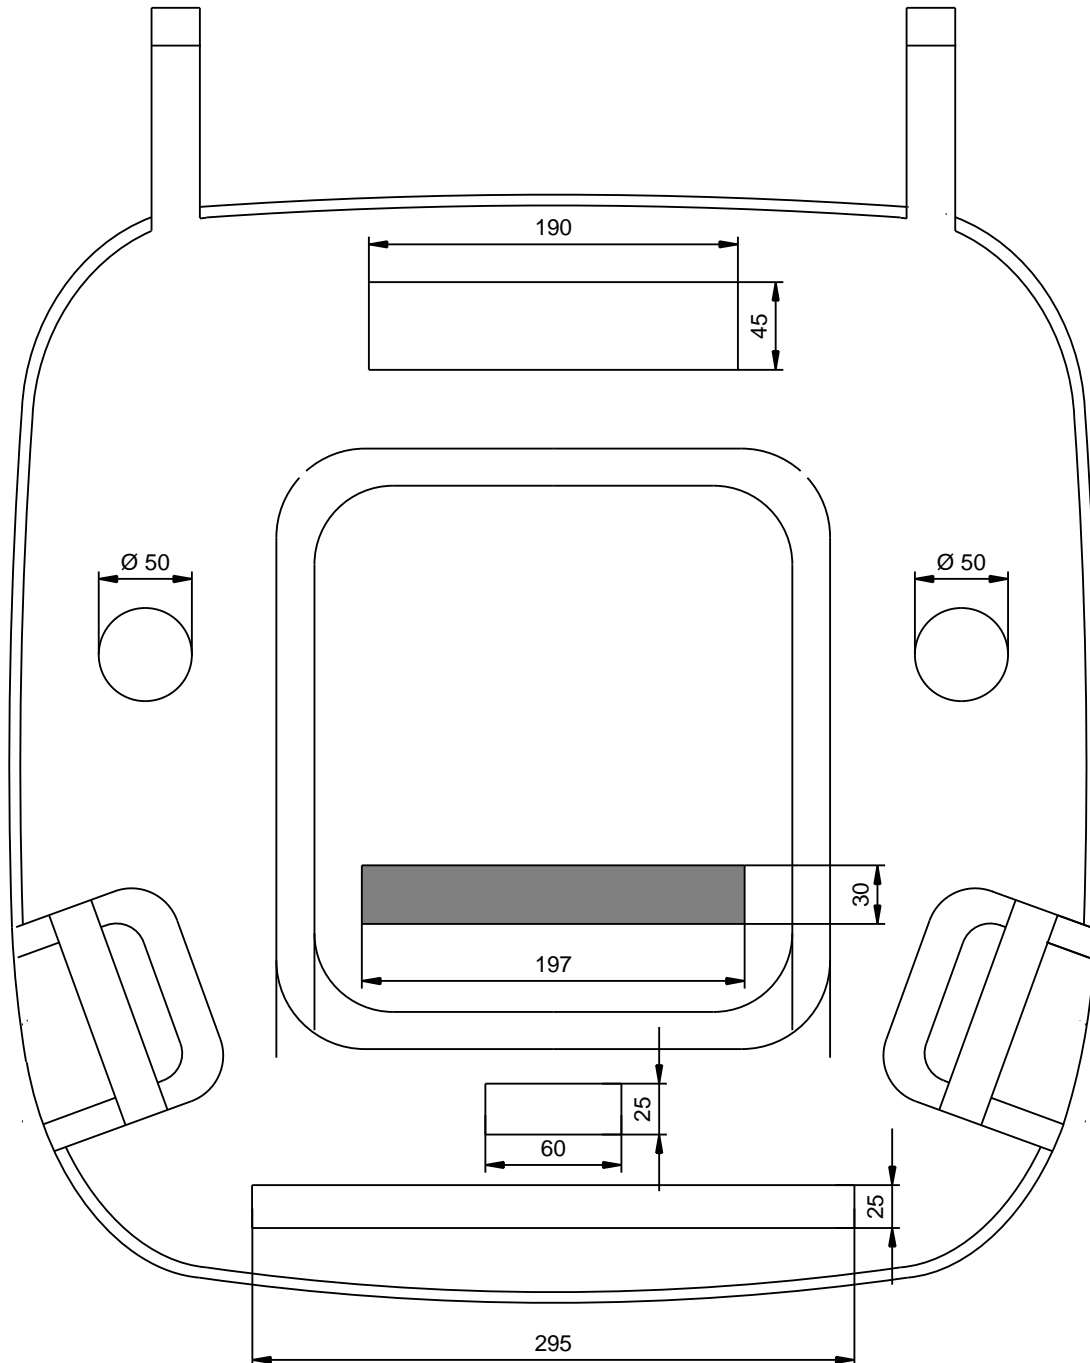

Wheelie Bin & Plastic Waste Container 120 litre from Manufacturer Weber Marking-identification by lid-markings

wheelie bin & plastic waste container 120 litre from the manufacturer Weber, marking-identification by lid-markings