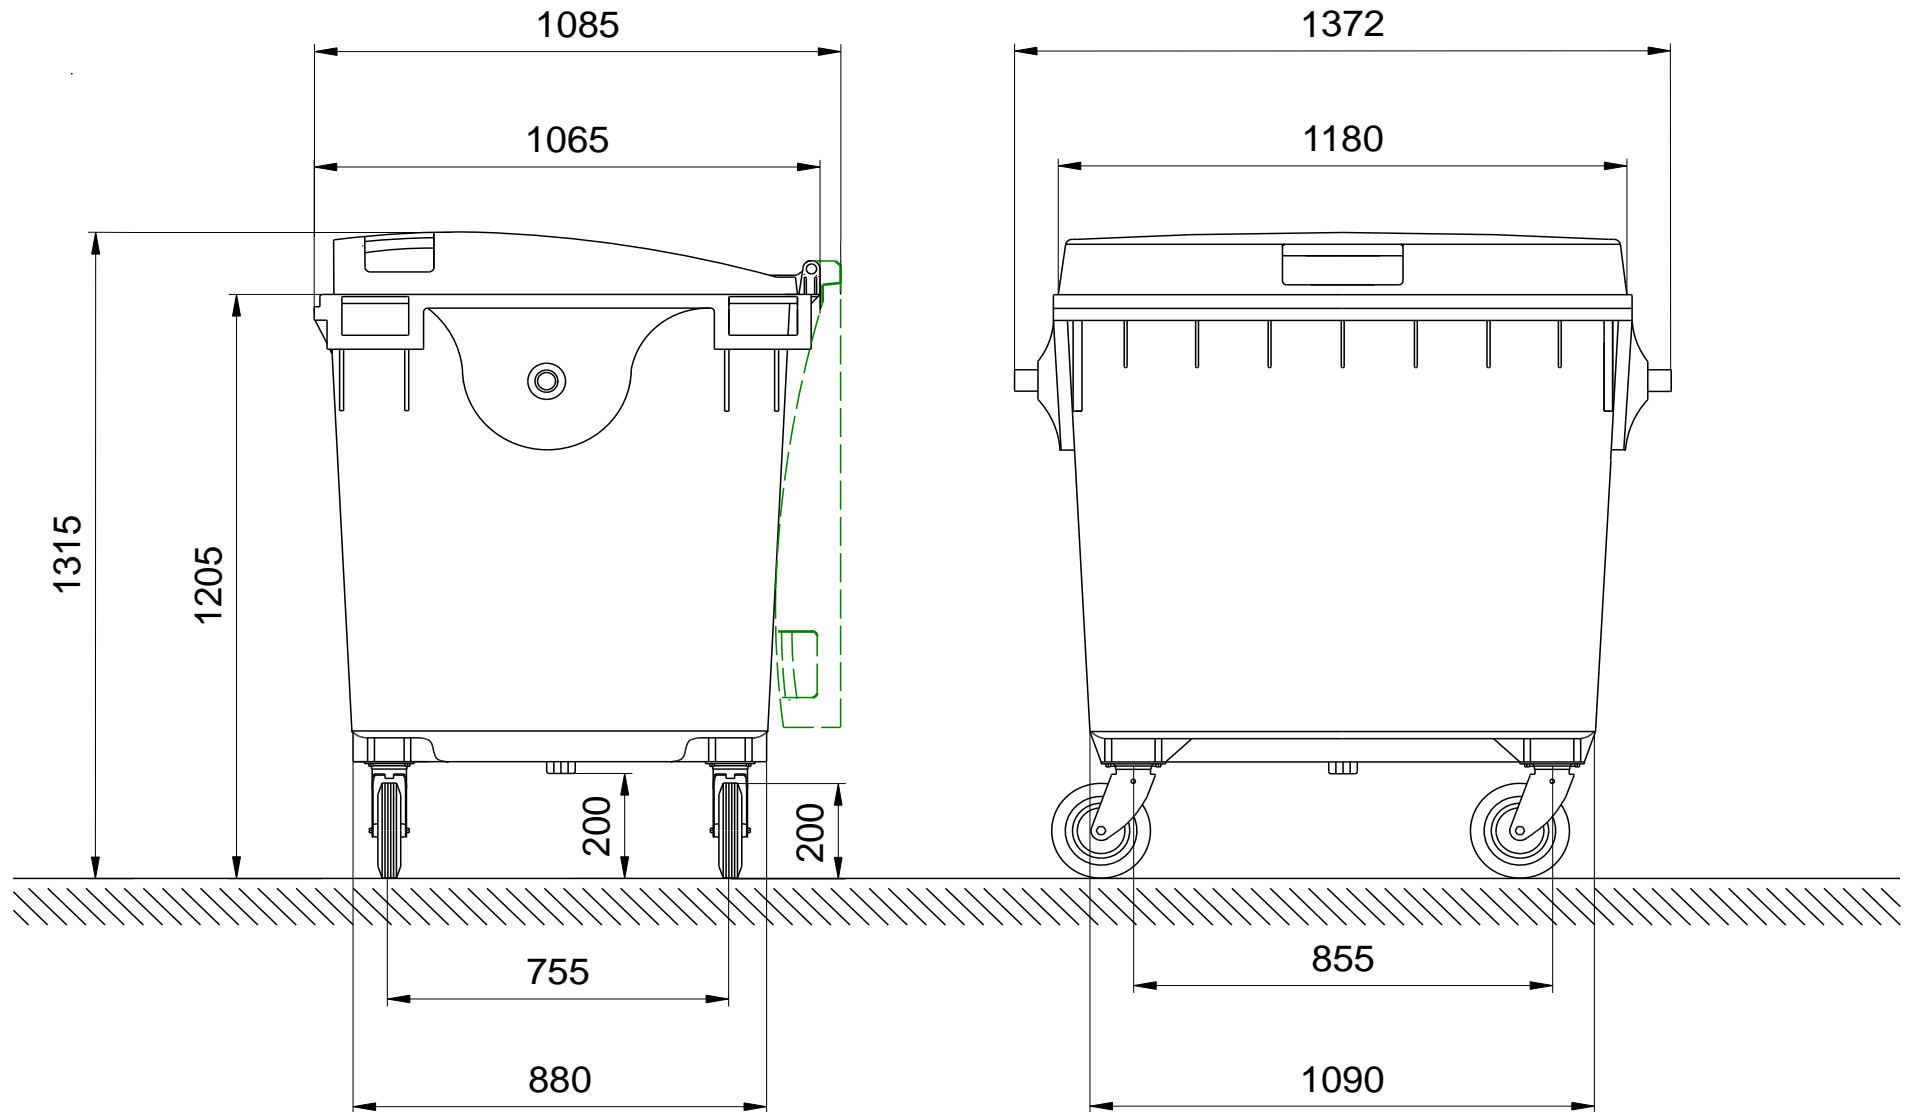

Wheelie Bins from Manufacturer Weber

Dimensions of the 1100 Litre Flat Lid: Sizes and Measures

Wheelie Bins 1100 Litre Flat Lid
Sizes, Measures, Dimensions: Height 1315 mm: Width 1372 mm: Depth 1065 mm
We reserve the right to make any dimensional and constructional alterations at any time.
Dimensions can vary slightly after manufacture.