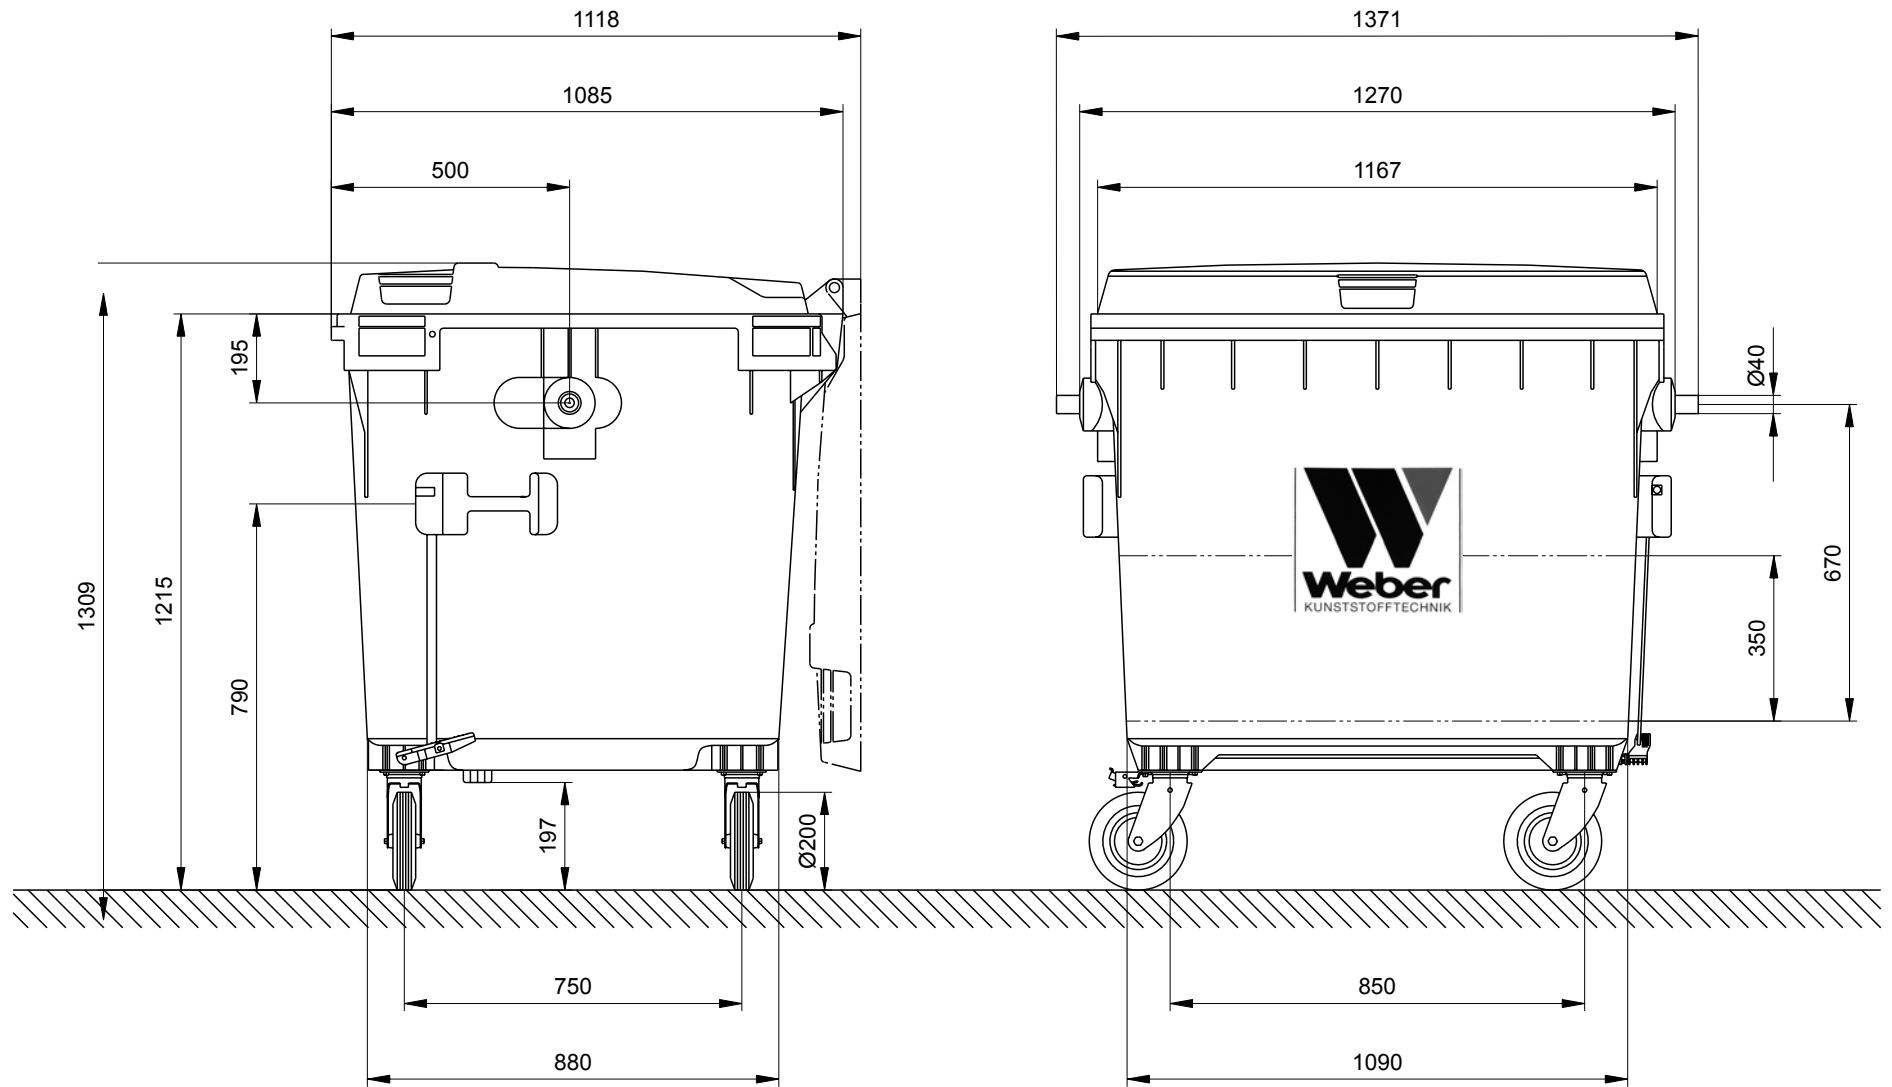

Wheelie Bins from Manufacturer Weber

Dimensions of the 1100 Litre Flat Lid Classic: Sizes and Measures

Wheelie Bins 1100 Litre Flat Lid CLASSIC
Sizes, Measures, Dimensions: Height 1309 mm: Width 1371 mm: Depth 1085 mm
We reserve the right to make any dimensional and constructional alterations at any
time. Dimensions can vary slightly after manufacture.