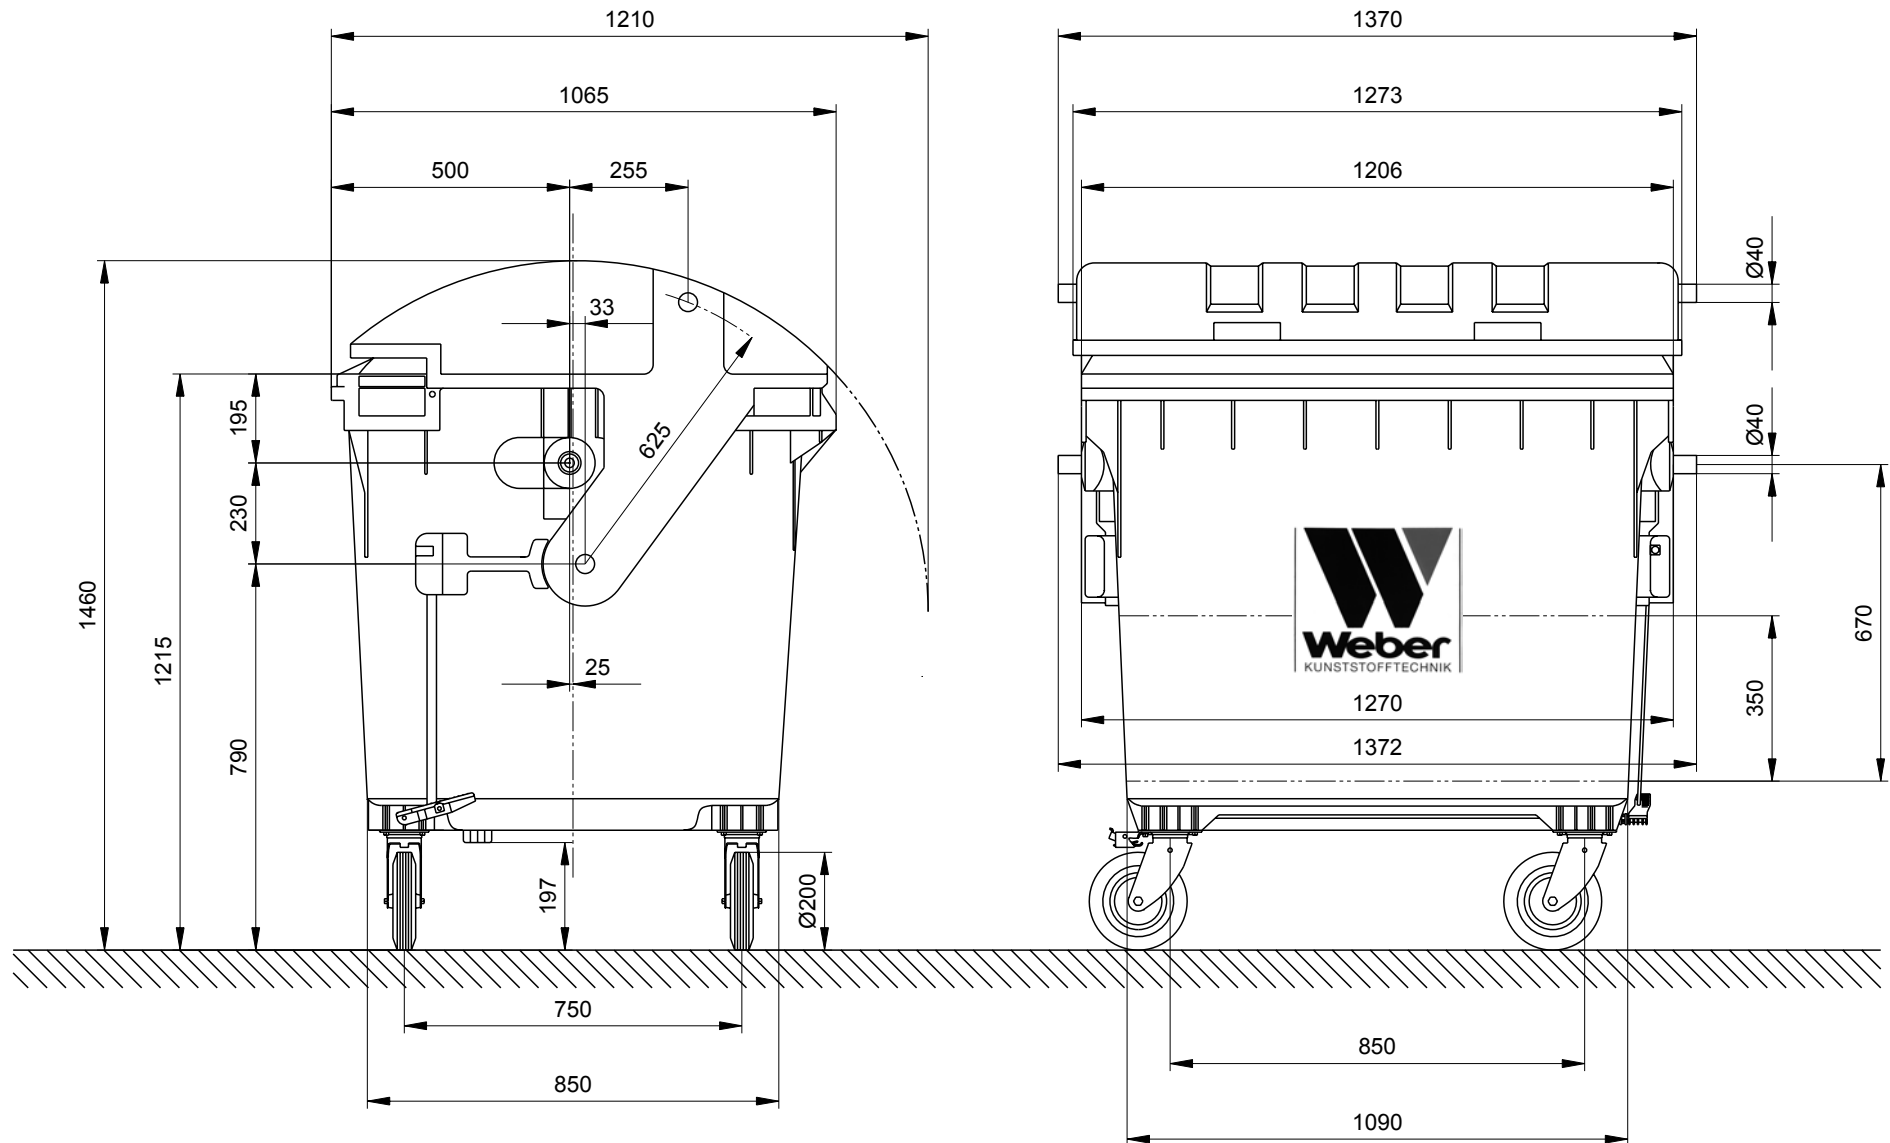

## Dimensions of the 1100 Litre Round Lid: Sizes and Measures

Mobile Waste Containers MGB 1100 Litre Round Lid (Dome Lid)

Sizes, Measures, Dimensions: Height 1460 mm· Width 1372 mm· Depth 1065 mm

We reserve the right to make any dimensional and constructional alterations at any time. Dimensions can vary slightly after manufacture.