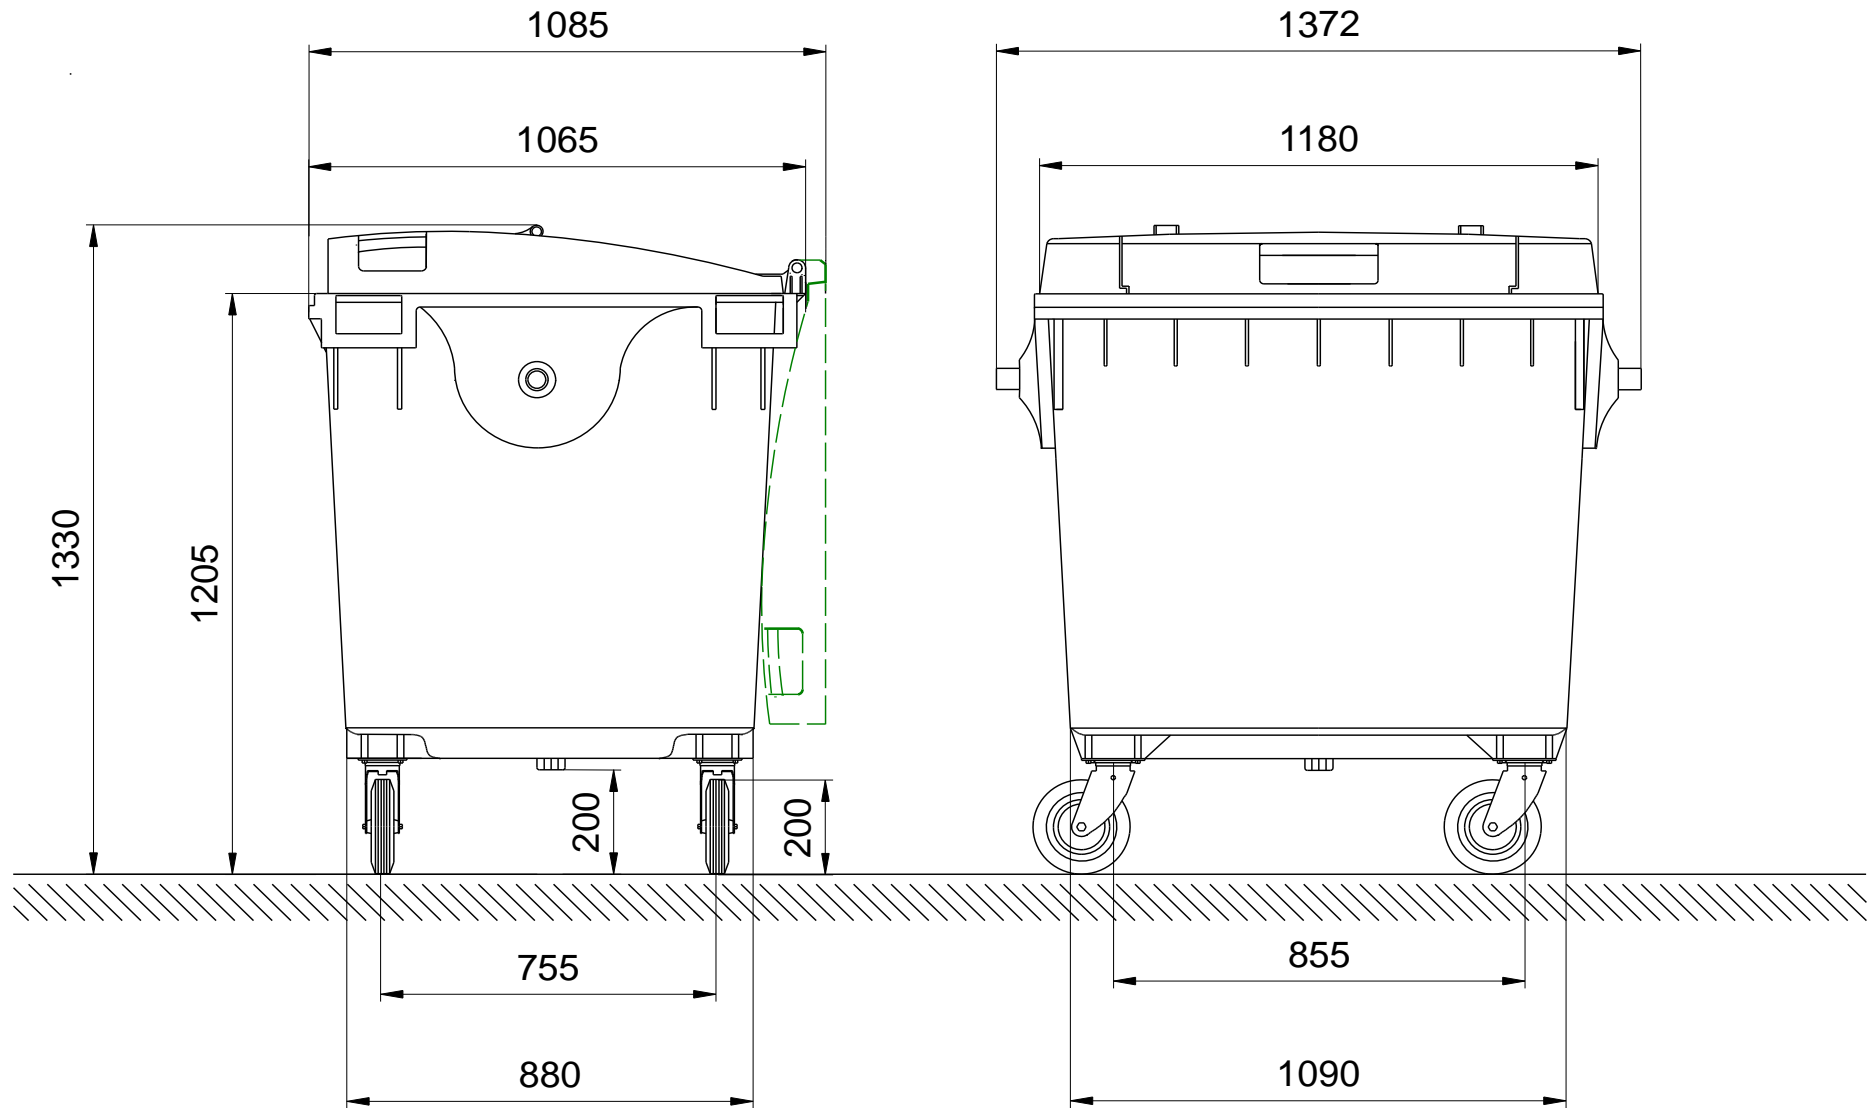

## Dimensions of the 1100 Litre Flat Lid - Lid in Lid: Sizes and Measures

Mobile Waste Containers MGB 1100 Litre Flat Lid - Lid in Lid  
Sizes and Measures: Height 1330 mm · Width 1372 mm · Depth 1065 mm