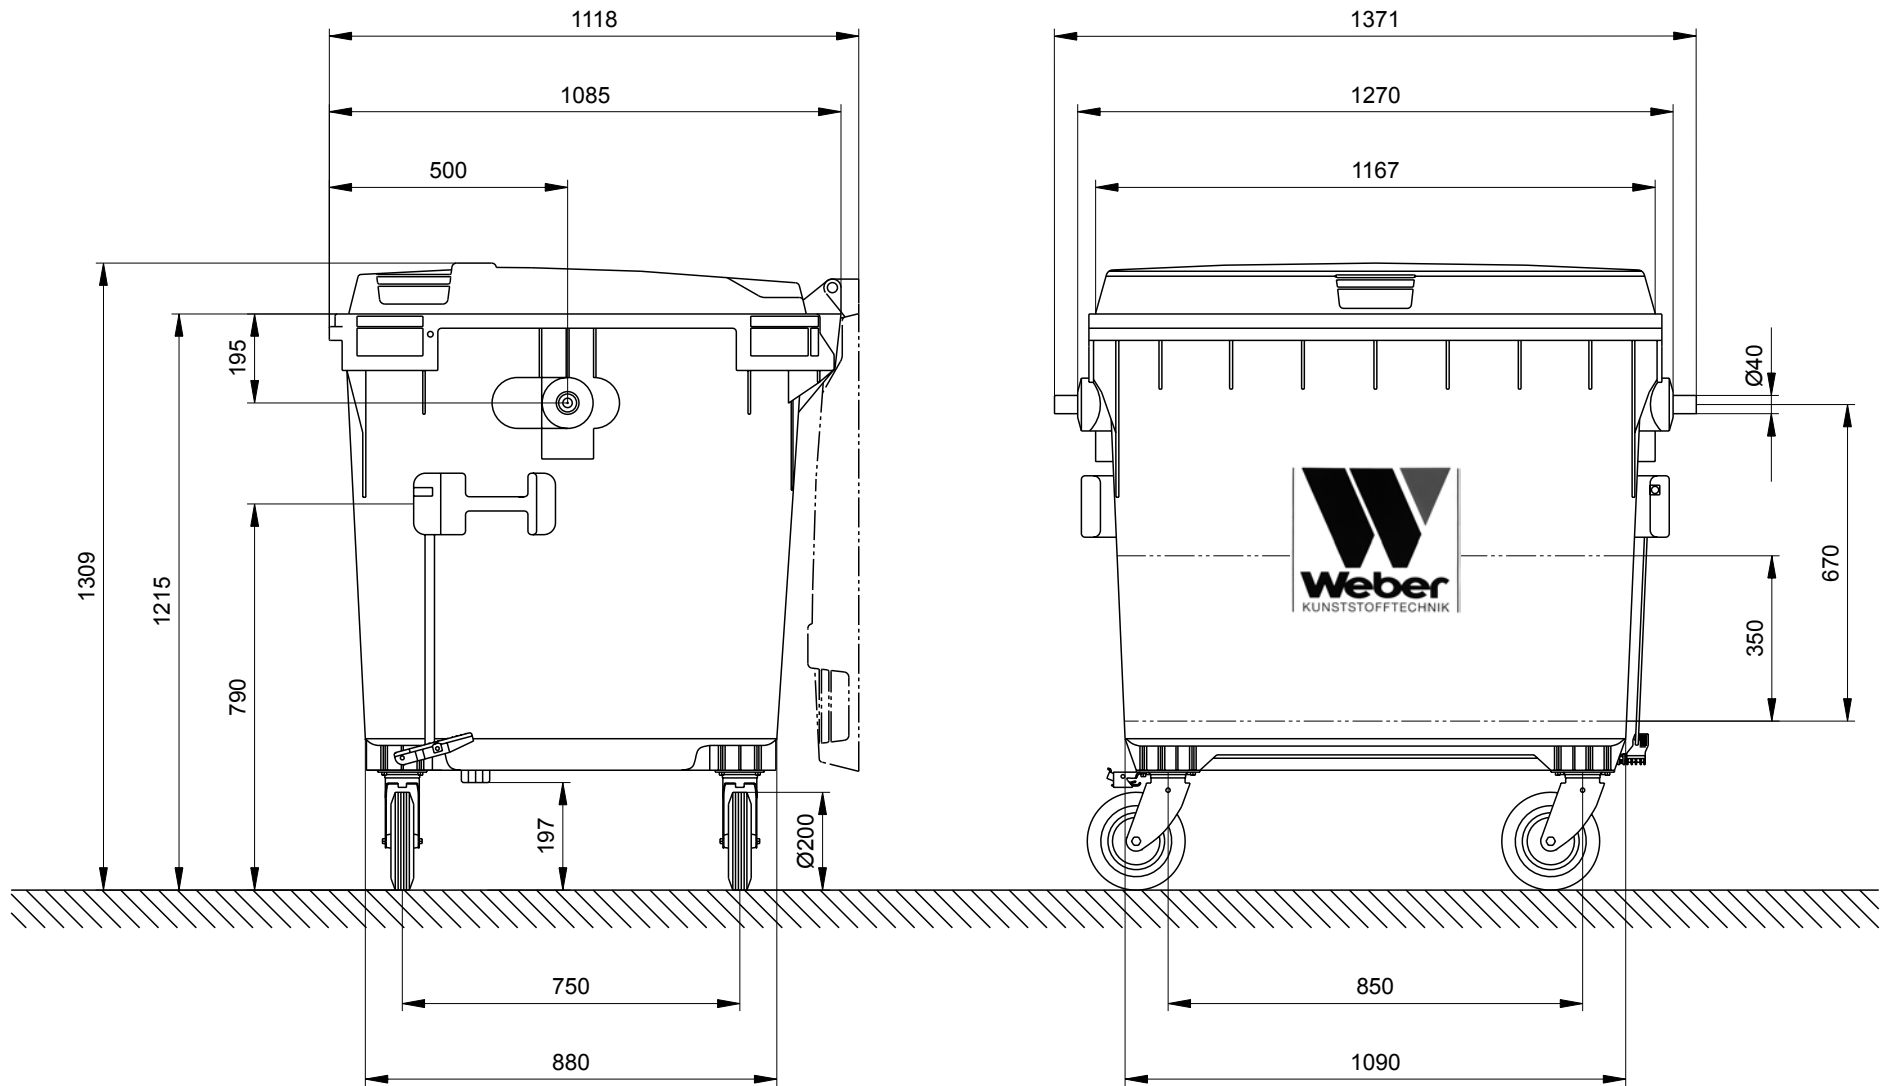

Mobile Waste Containers from Weber

Dimensions of the 1100 Litre Flat Lid CLASSIC

Sizes and Measures

Mobile Waste Containers MGB 1100 Litre Flat Lid CLASSIC
Sizes, Measures, Dimensions: Height 1309 mm · Width 1371 mm · Depth 1085 mm
We reserve the right to make any dimensional and constructional alterations at any
time. Dimensions can vary slightly after manufacture.