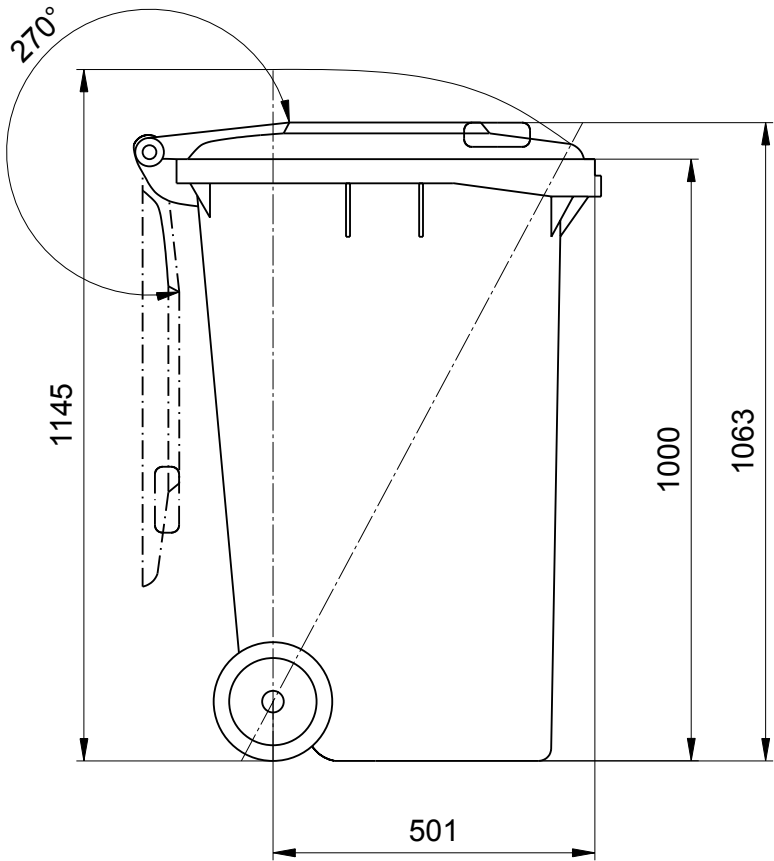

Mobile Garbage Bins from Weber

Dimensions of the 240 Litre: Sizes and Measures

Mobile Garbage Bins MGB 240 Liter
Sizes, Measures, Dimensions:
Height 1063 mm; Width 575 mm; Depth 713 mm

We reserve the right to make any dimensional and constructional alterations at any time. Dimensions can vary slightly after manufacture.