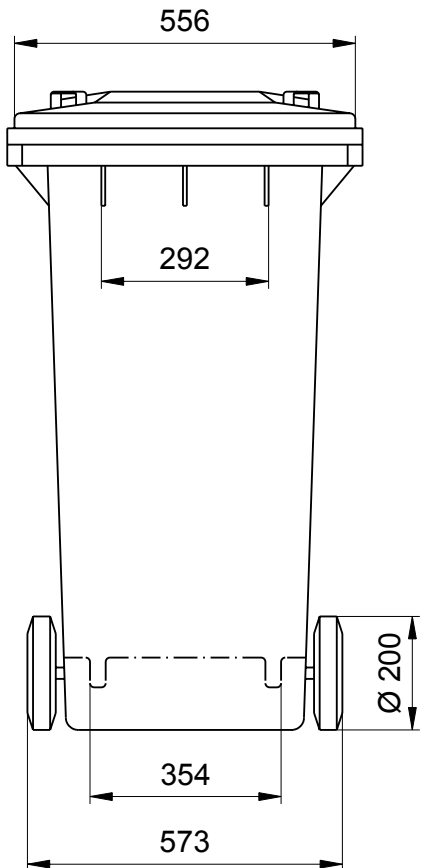

Mobile Garbage Bins from Weber

Dimensions of the 240 Litre: Sizes and Measures

Mobile Garbage Bins MGB 240 Liter
Sizes, Measures, Dimensions:
Height 1063 mm; Width 575 mm; Depth 713 mm

We reserve the right to make any dimensional and constructional alterations at any time. Dimensions can vary slightly after manufacture.