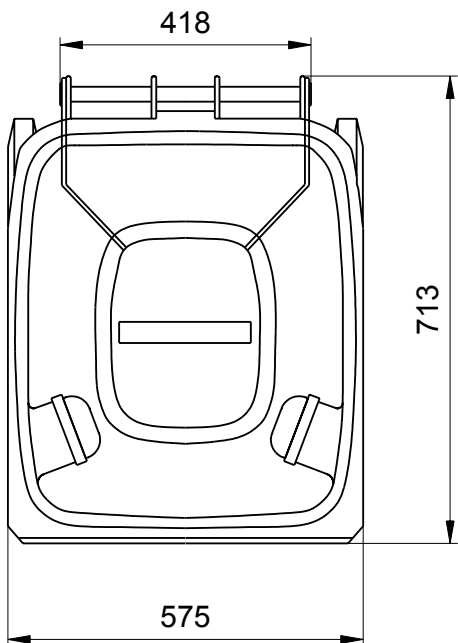

Mobile Garbage Bins from Weber

Dimensions of the 240 Litre: Sizes and Measures

Mobile Garbage Bins MGB 240 Liter
Sizes, Measures, Dimensions:
Height 1063 mm; Width 575 mm; Depth 713 mm

We reserve the right to make any dimensional and constructional alterations at any time. Dimensions can vary slightly after manufacture.