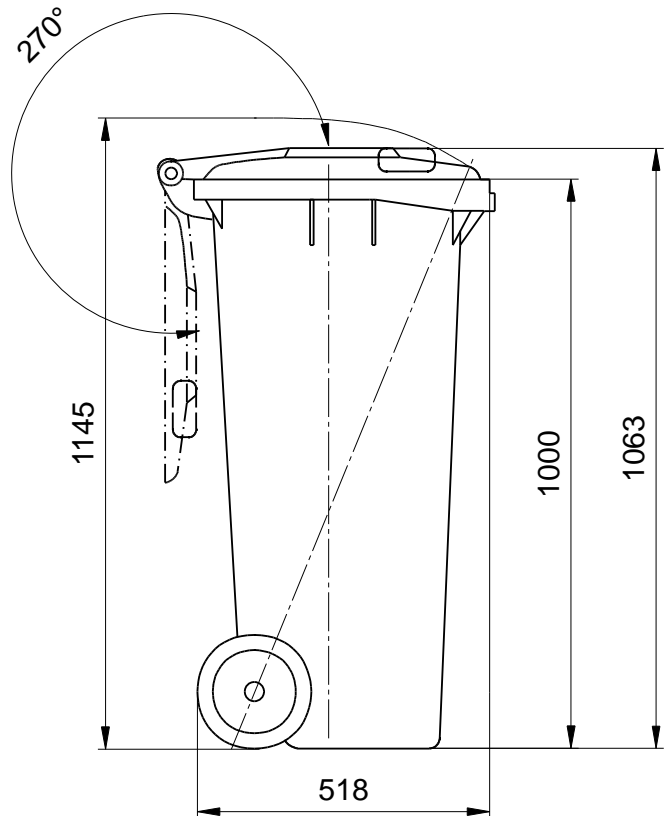

## Dimensions of the 180 Litre: Sizes and Measures

Mobile Garbage Bins MGB 180 Litre  
Sizes, Measures, Dimensions:  
Height 1063 mm; Width 477 mm; Depth 712 mm

We reserve the right to make any dimensional and constructional alterations at any time.  
Dimensions can vary slightly after manufacture.  
[www.w-weber.com](http://www.w-weber.com)