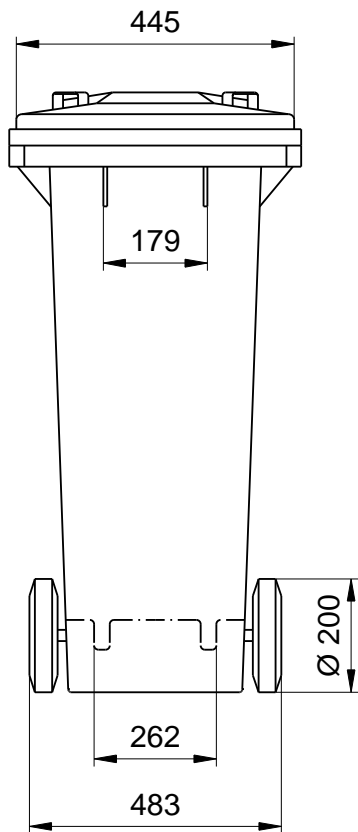

## Dimensions of the 180 Litre: Sizes and Measures

Mobile Garbage Bins MGB 180 Litre  
Sizes, Measures, Dimensions:  
Height 1063 mm; Width 477 mm; Depth 712 mm

We reserve the right to make any dimensional and constructional alterations at any time.  
Dimensions can vary slightly after manufacture.  
[www.w-weber.com](http://www.w-weber.com)