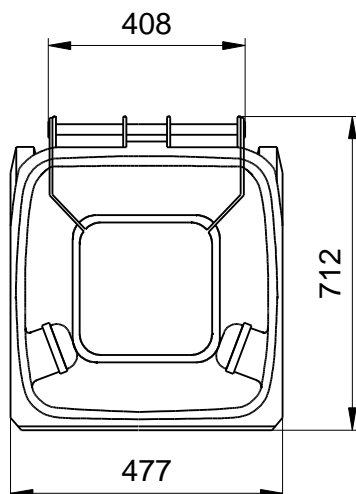

## Dimensions of the 180 Litre: Sizes and Measures

Mobile Garbage Bins MGB 180 Litre  
Sizes, Measures, Dimensions:  
Height 1063 mm; Width 477 mm; Depth 712 mm

We reserve the right to make any dimensional and constructional alterations at any time.  
Dimensions can vary slightly after manufacture.  
[www.w-weber.com](http://www.w-weber.com)