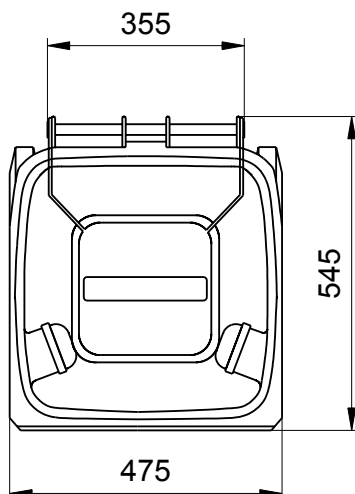

## Dimensions of the 140 Litre: Sizes and Measures

Mobile Garbage Bins MGB 140 Liter  
Sizes, Measures, Dimensions:  
High 1050 mm; Width 475 mm; Depth 545 mm

We reserve the right to make any dimensional and constructional alterations at any time. Dimensions can vary slightly after manufacture.