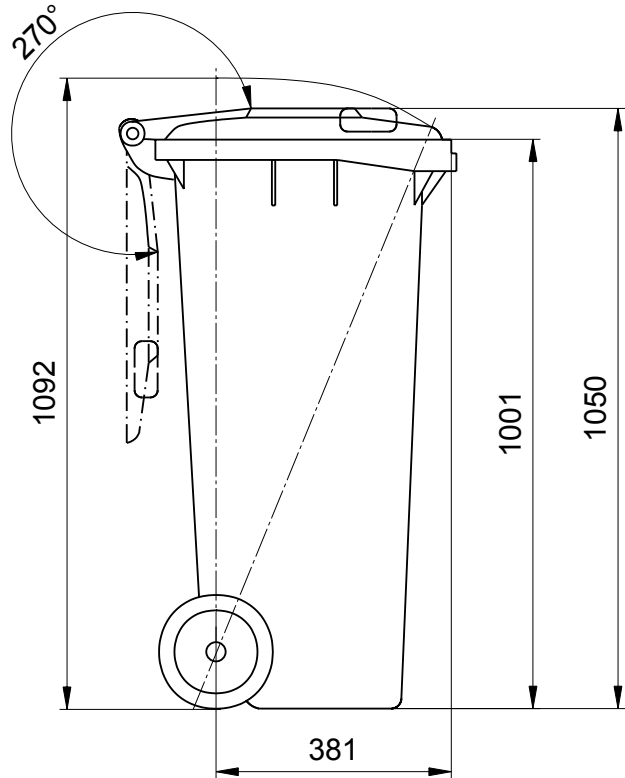

## Dimensions of the 140 Litre: Sizes and Measures

Mobile Garbage Bins MGB 140 Liter  
Sizes, Measures, Dimensions:  
High 1050 mm; Width 475 mm; Depth 545 mm

We reserve the right to make any dimensional and constructional alterations at any time. Dimensions can vary slightly after manufacture.