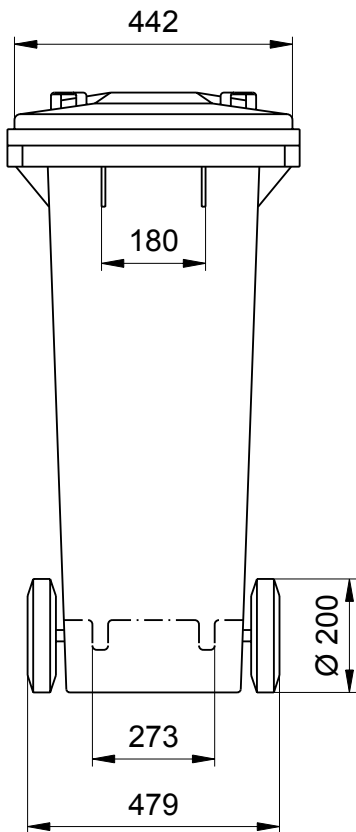

## Dimensions of the 140 Litre: Sizes and Measures

Mobile Garbage Bins MGB 140 Liter  
Sizes, Measures, Dimensions:  
High 1050 mm; Width 475 mm; Depth 545 mm

We reserve the right to make any dimensional and constructional alterations at any time. Dimensions can vary slightly after manufacture.