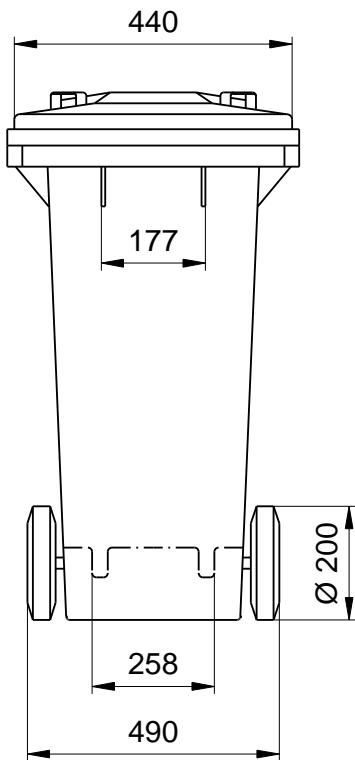

Mobile Garbage Bins from Weber

Dimensions of the 120 Litre:

Sizes and Measures

Mobile Garbage Bins MGB 120 Litre
Sizes, Measures, Dimensions:
Height 930 mm; Width 475 mm; Depth 545 mm
We reserve the right to make any dimensional and constructional alterations at any time. Dimensions can vary slightly after manufacture.