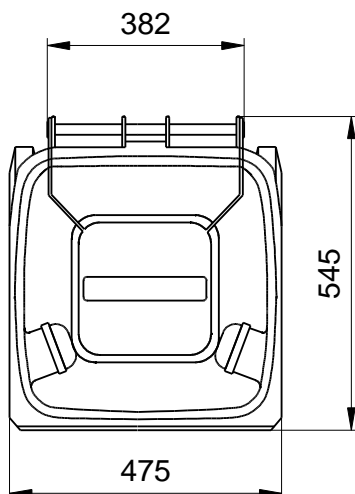

Mobile Garbage Bins from Weber

Dimensions of the 120 Litre:

Sizes and Measures

Mobile Garbage Bins MGB 120 Litre
Sizes, Measures, Dimensions:
Height 930 mm; Width 475 mm; Depth 545 mm
We reserve the right to make any dimensional and constructional alterations at any time. Dimensions can vary slightly after manufacture.