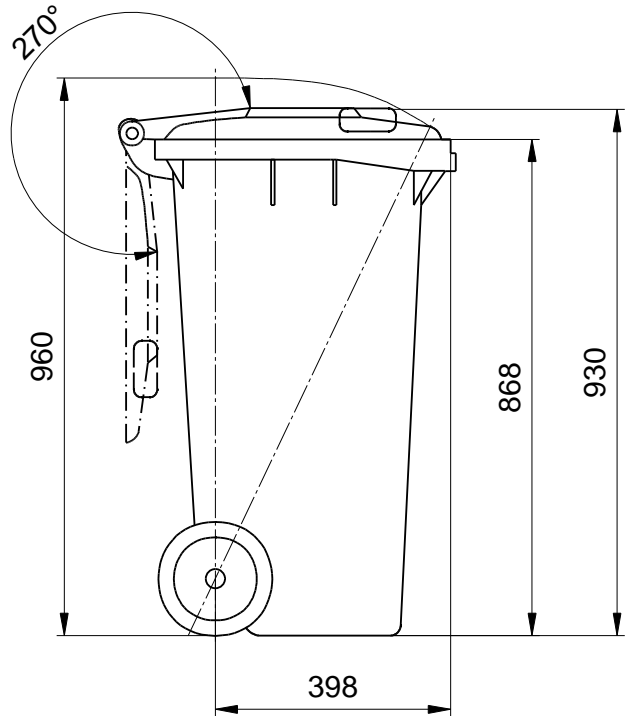

Mobile Garbage Bins from Weber

Dimensions of the 120 Litre:

Sizes and Measures

Mobile Garbage Bins MGB 120 Litre
Sizes, Measures, Dimensions:
Height 930 mm; Width 475 mm; Depth 545 mm
We reserve the right to make any dimensional and constructional alterations at any time. Dimensions can vary slightly after manufacture.