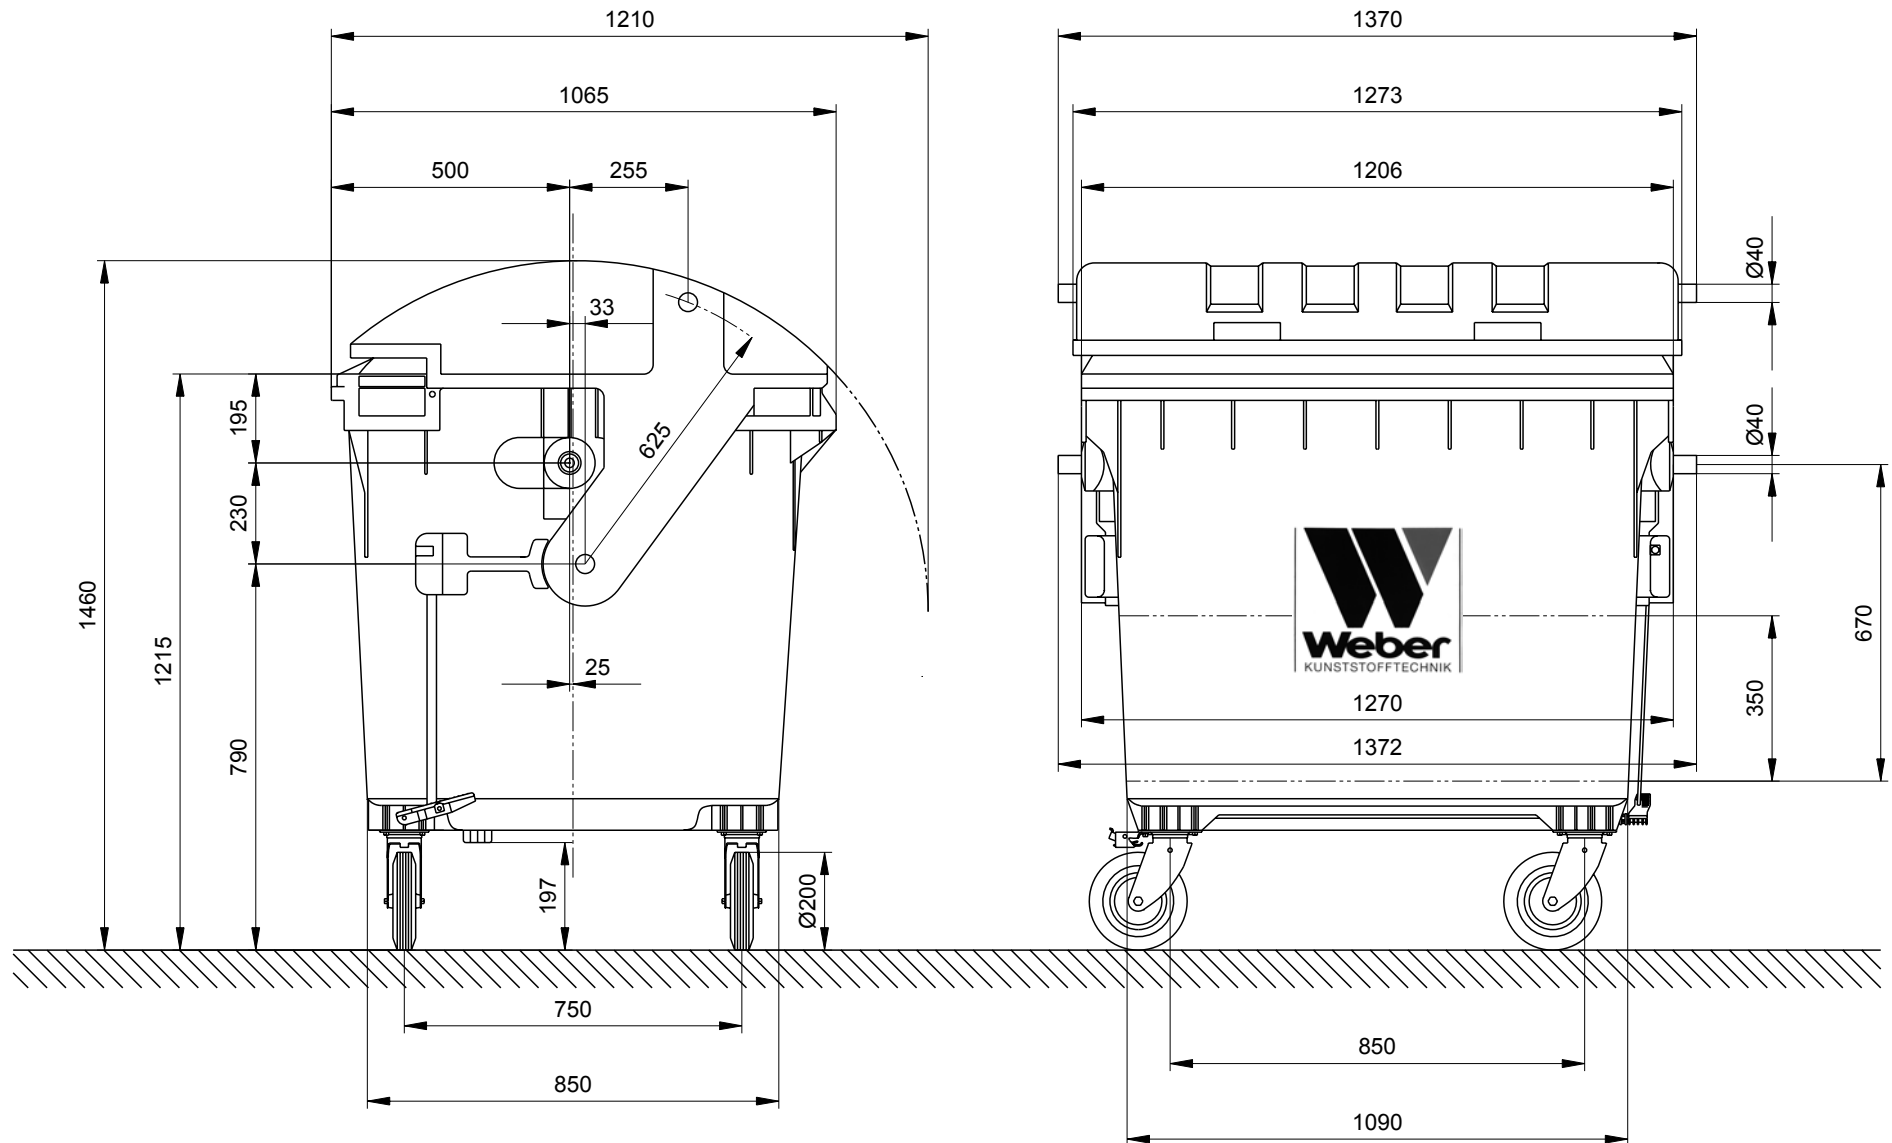

## Dimensions of the 1100 Litre Round Lid: Sizes and Measures

Mobile Garbage Bins MGB 1100 Litre Round Lid (Dome Lid)

Sizes, Measures, Dimensions: Height 1460 mm· Width 1372 mm· Depth 1065 mm

We reserve the right to make any dimensional and constructional alterations at any time. Dimensions can vary slightly after manufacture.