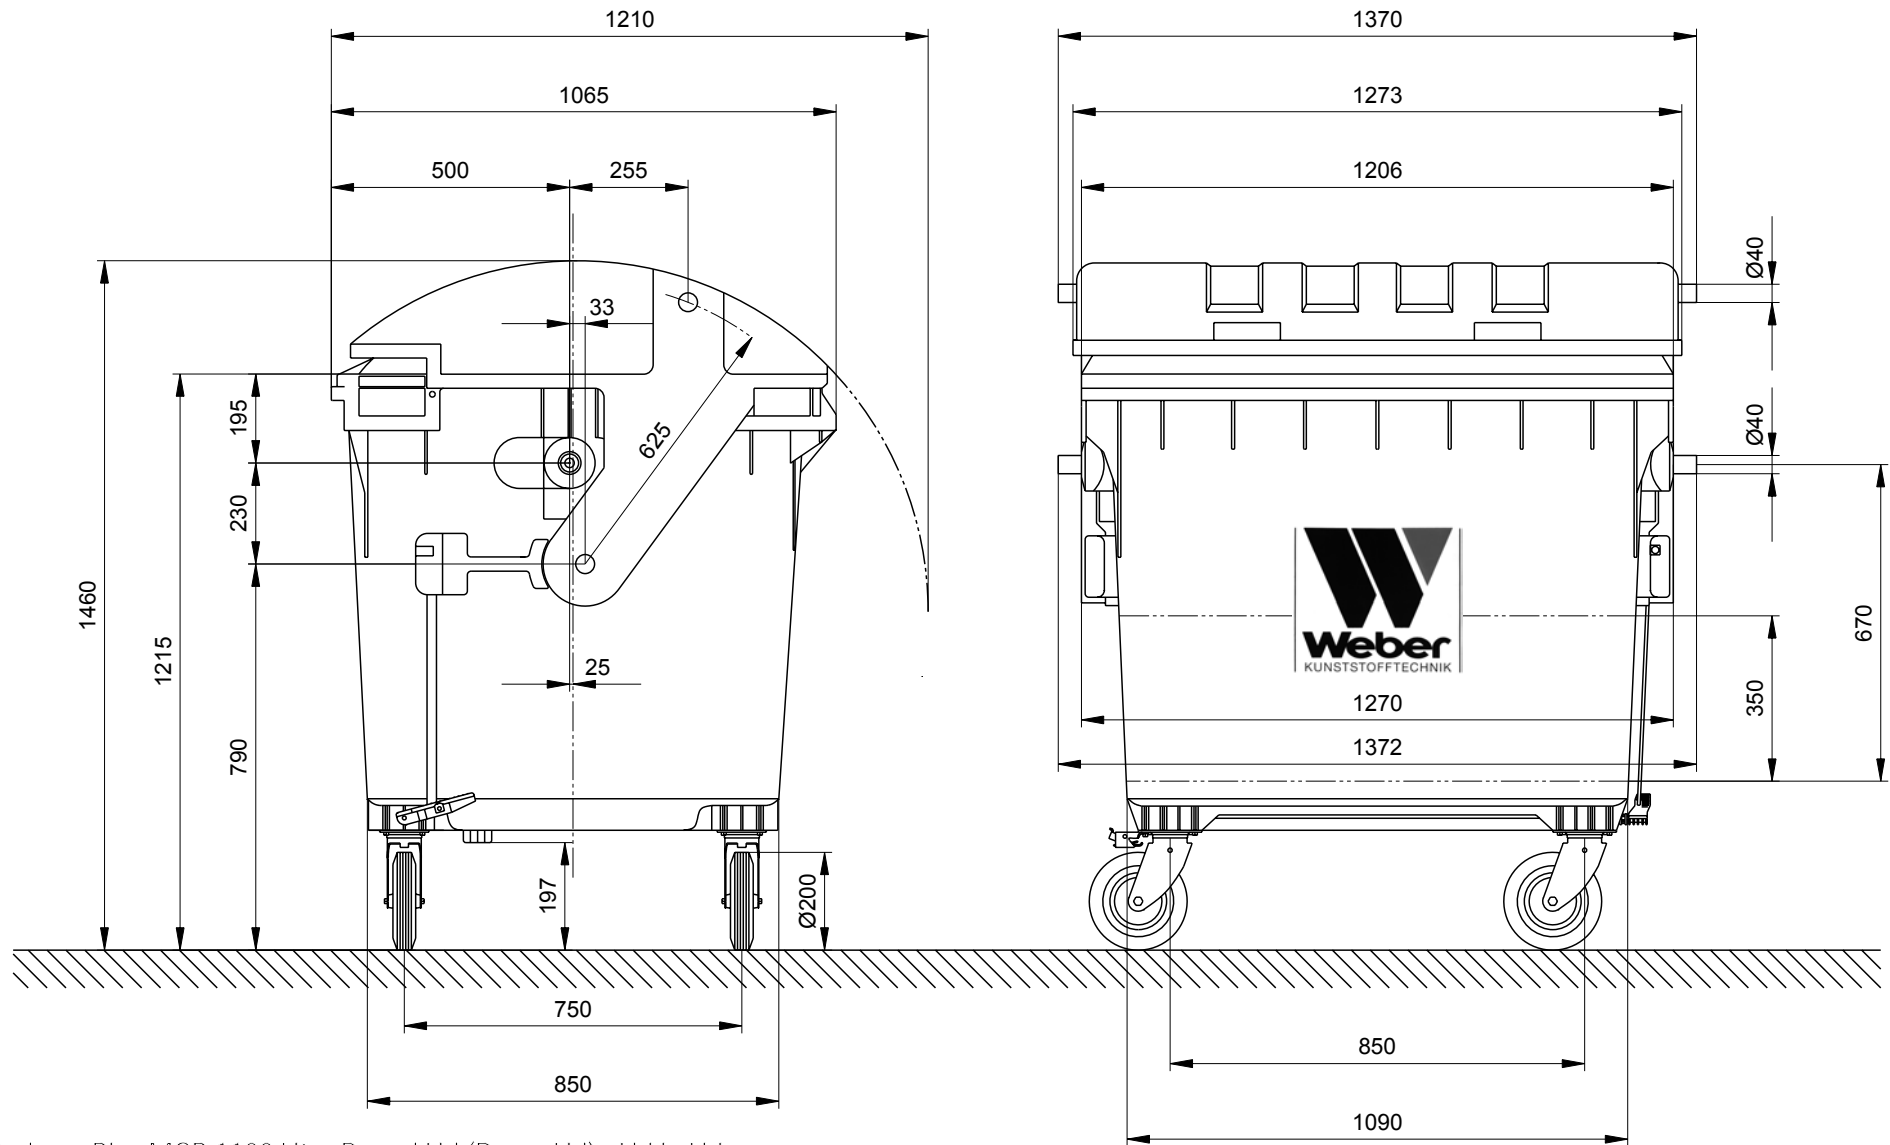

## Dimensions of the 1100 Litre Round Lid - Lid in Lid

### Sizes and Measures

Mobile Garbage Bins MGB 1100 Litre Round Lid (Dome Lid) - Lid in Lid

Sizes, Measures, Dimensions: Height 1460 mm: Width 1372 mm: Depth 1065 mm

We reserve the right to make any dimensional and constructional alterations at any time. Dimensions can vary slightly after manufacture.