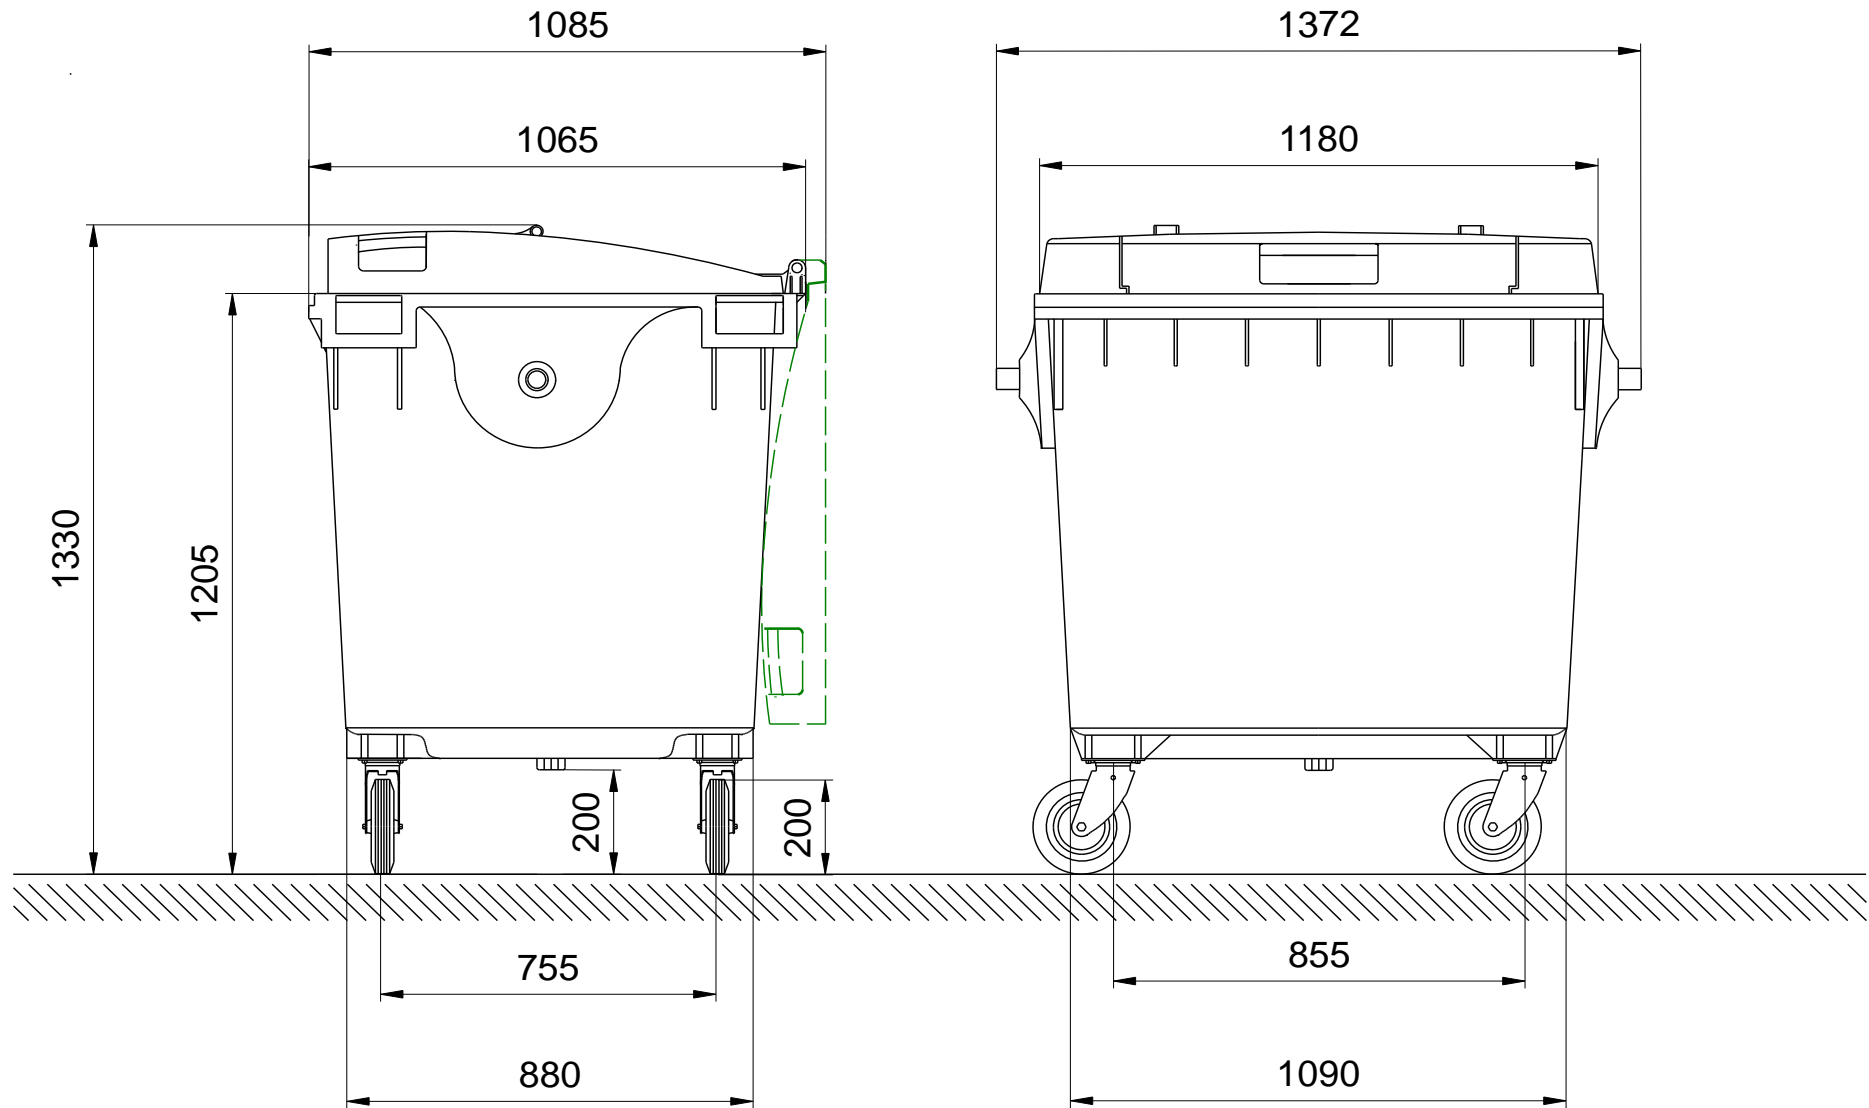

Mobile Garbage Bins from Weber

Dimensions of the 1100 Litre Flat Lid - Lid in Lid: Sizes and Measures

Mobile Garbage Bins MGB 1100 Litre Flat Lid - Lid in Lid

Sizes, Measures, Dimensions: High 1330 mm: Width 1372 mm: Depth 1065 mm

We reserve the right to make any dimensional and constructional alterations at any time.

Dimensions can vary slightly after manufacture.