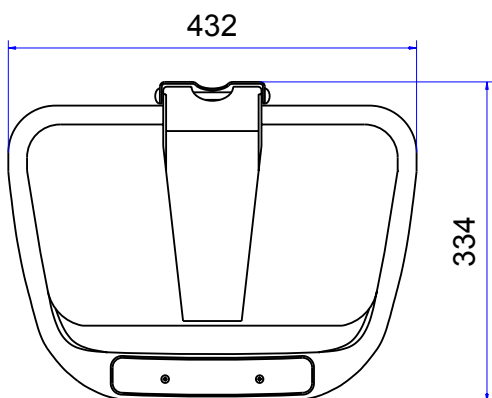

## Dimensions of the 50 Litre: Sizes and Measures

Litter Bins 50 Litre  
Sizes, Measures, Dimensions:  
Hight 745 mm; Width 432 mm; Depth 334 mm

We reserve the right to make any dimensional and constructional alterations at any time. Dimensions can vary slightly after manufacture.