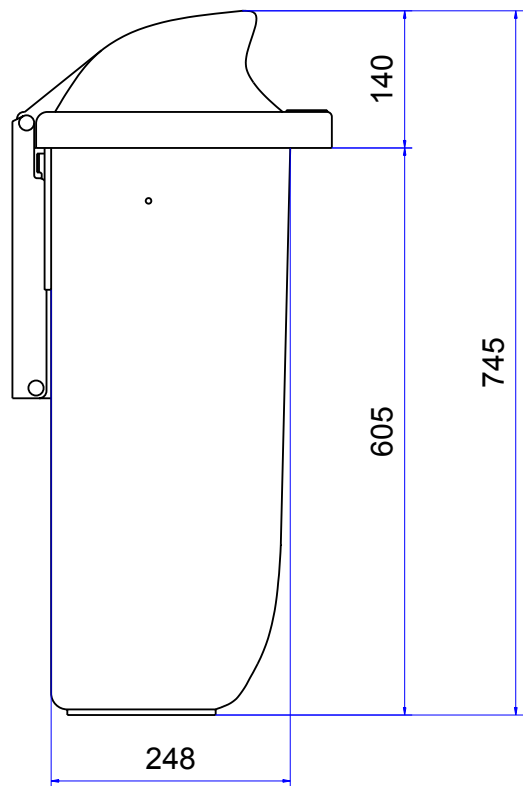

## Dimensions of the 50 Litre: Sizes and Measures

Litter Bins 50 Litre  
Sizes, Measures, Dimensions:  
Hight 745 mm; Width 432 mm; Depth 334 mm

We reserve the right to make any dimensional and constructional alterations at any time. Dimensions can vary slightly after manufacture.