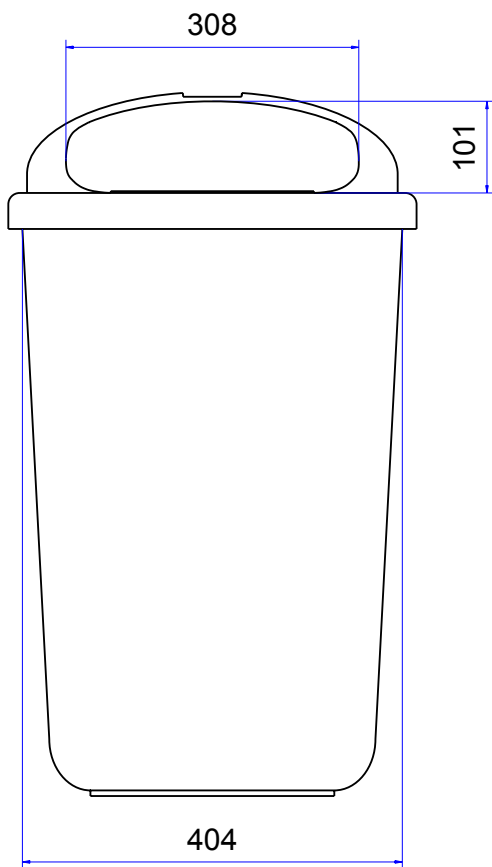

## Dimensions of the 50 Litre: Sizes and Measures

Litter Bins 50 Litre  
Sizes, Measures, Dimensions:  
Hight 745 mm; Width 432 mm; Depth 334 mm

We reserve the right to make any dimensional and constructional alterations at any time. Dimensions can vary slightly after manufacture.