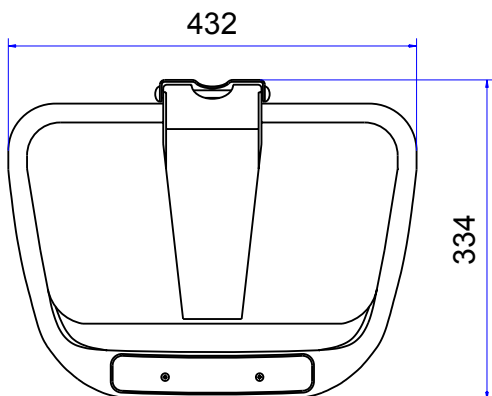

Litter Bins from Weber

Dimensions of the 50 Litre: Sizes and Measures

Litter Bins 50 Litre
Sizes and Measures:
Height 745 mm; Width 432 mm; Depth 334 mm

We reserve the right to make any dimensional and constructional alterations at any time. Dimensions can vary slightly after manufacture.