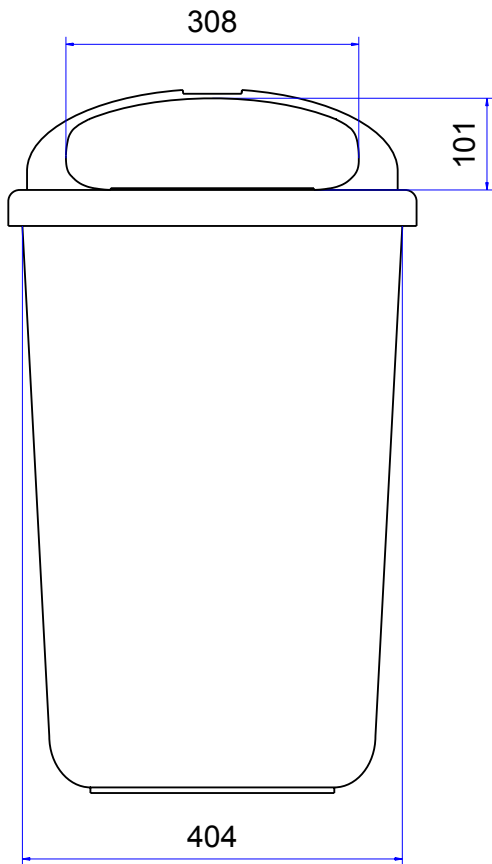

Litter Bins from Weber

Dimensions of the 50 Litre: Sizes and Measures

Litter Bins 50 Litre
Sizes and Measures:
Height 745 mm; Width 432 mm; Depth 334 mm

We reserve the right to make any dimensional and constructional alterations at any time. Dimensions can vary slightly after manufacture.