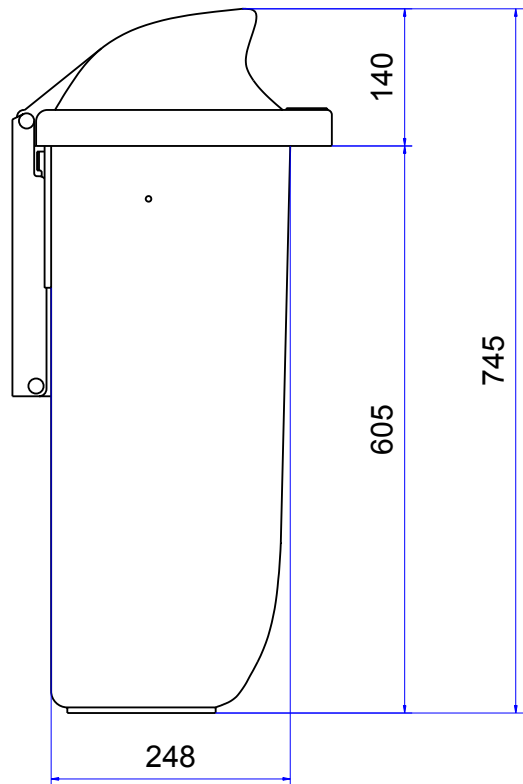

Litter Bins from Weber

Dimensions of the 50 Litre: Sizes and Measures

Litter Bins 50 Litre
Sizes and Measures:
Height 745 mm; Width 432 mm; Depth 334 mm

We reserve the right to make any dimensional and constructional alterations at any time. Dimensions can vary slightly after manufacture.