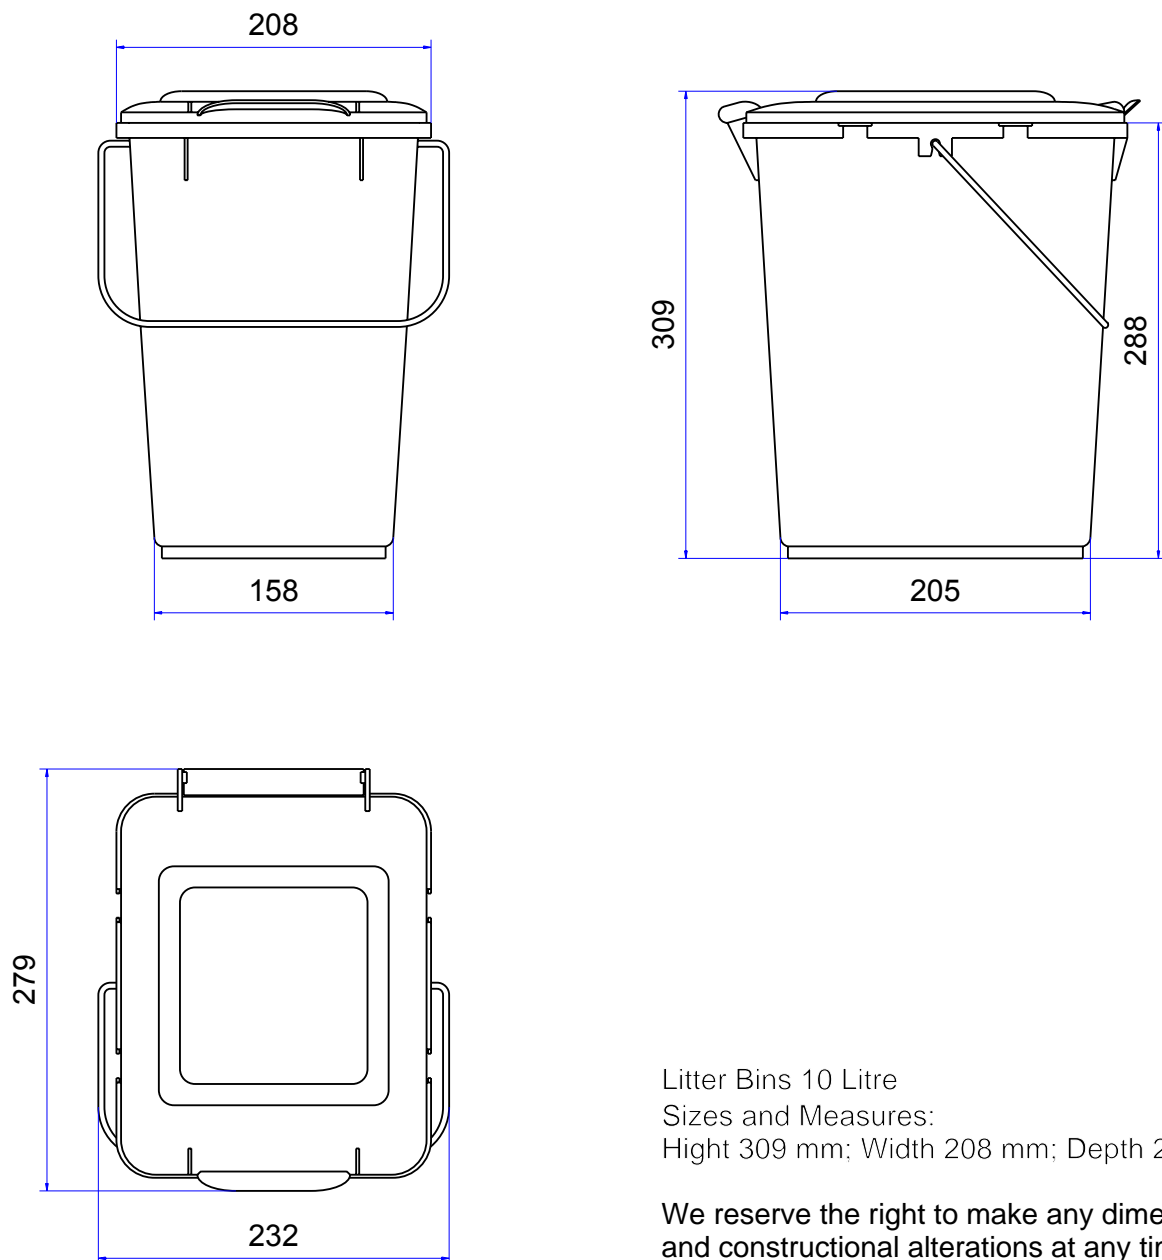

Litter Bins from Weber

Dimensions of the 10 Litre: Sizes and Measures

Litter Bins 10 Litre
Sizes and Measures:
Hight 309 mm; Width 208 mm; Depth 279 mm

We reserve the right to make any dimensional and constructional alterations at any time. Dimensions can vary slightly after manufacture.